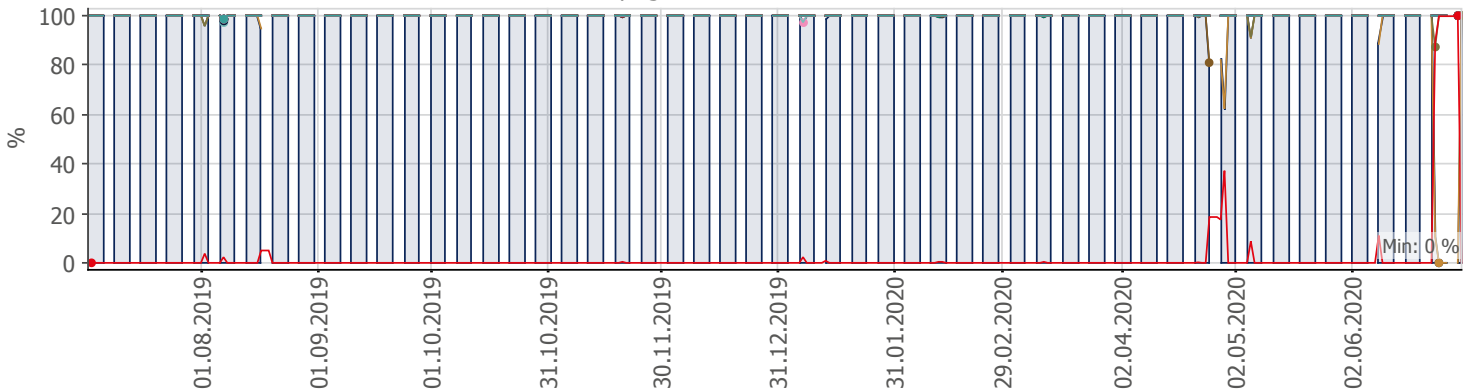

Oppetid KDRS Digitalt Depot Kontortid: Business Process Digitalt Depot

Report Time Span:	01.07.2019 00:00:00 - 01.07.2020 00:00:00					
Report Hours:	Kontortid					
Sensor Type:	Business Process (60 s Interval)					
Probe, Group, Device:	Local probe > Local probe > prtg-adminsone.kdrs.no					
Uptime Stats:	Up:	97,714 %	[85d 05h 24m 08s]	Down:	2,286 %	[01d 23h 51m 12s]
Request Stats:	Good:	97,693 %	[122851]	Failed:	2,307 %	[2901]
Average (Global State):	98 %					

Business Process Digitalt Depot
prtg-adminsone.kdrs.no

PRTG Network Monitor 20.1.57.1745

01.07.2020 05:33:06 - 24 h Average - ID 3376

- Downtime (%)
- Global State
- SSL VPN
- EPP IKAR
- Fjerndepot nord
- Fjerndepot sør
- EPP IKAT
- EPP IKAMR
- EPP IKAVA
- Fake DNS
- EPP IKAK
- EPP IKAF
- EPP IKATO
- EPP ARKNOR
- EPP DRMBY
- EPP AAMA
- EPP FARKSF
- EPP TRDBY
- AD Sikker
- AD Admin