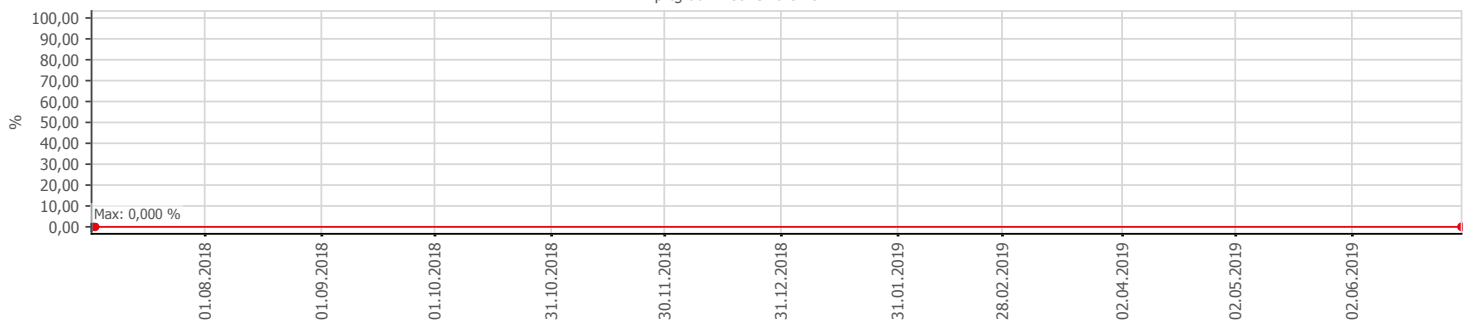

Business Process Digitalt Depot
prtg-adminsone.kdrs.no

PRTG Network Monitor 20.1.57.1745

01.07.2020 05:32:07 - 24 h Average - ID 3376

Channel	Average
Global State	98 %
SSL VPN	100 %
EPP IKAR	100 %
Fjerndepot nord	100 %
Fjerndepot sør	98 %
EPP IKAT	100 %
EPP IKAMR	100 %
EPP IKAVA	100 %
Fake DNS	100 %