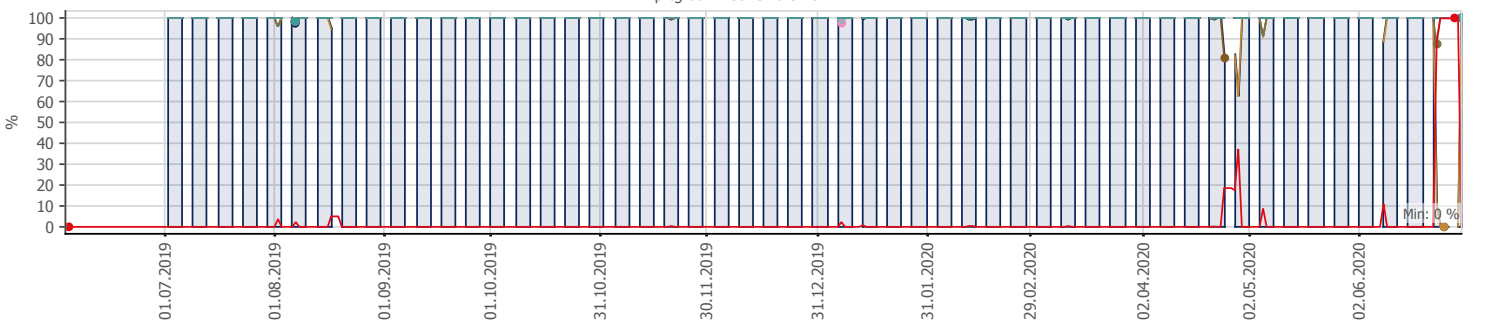

Business Process Digitalt Depot
prtg-adminsone.kdrs.no

PRTG Network Monitor 20.1.57.1745

01.07.2020 00:07:23 - 24 h Average - ID 3376

Channel	Average
Global State	77 %
SSL VPN	100 %
EPP IKAR	100 %
Fjerndepot nord	99 %
Fjerndepot sør	77 %
EPP IKAT	100 %
EPP IKAMR	100 %
EPP IKAVA	100 %
Fake DNS	100 %