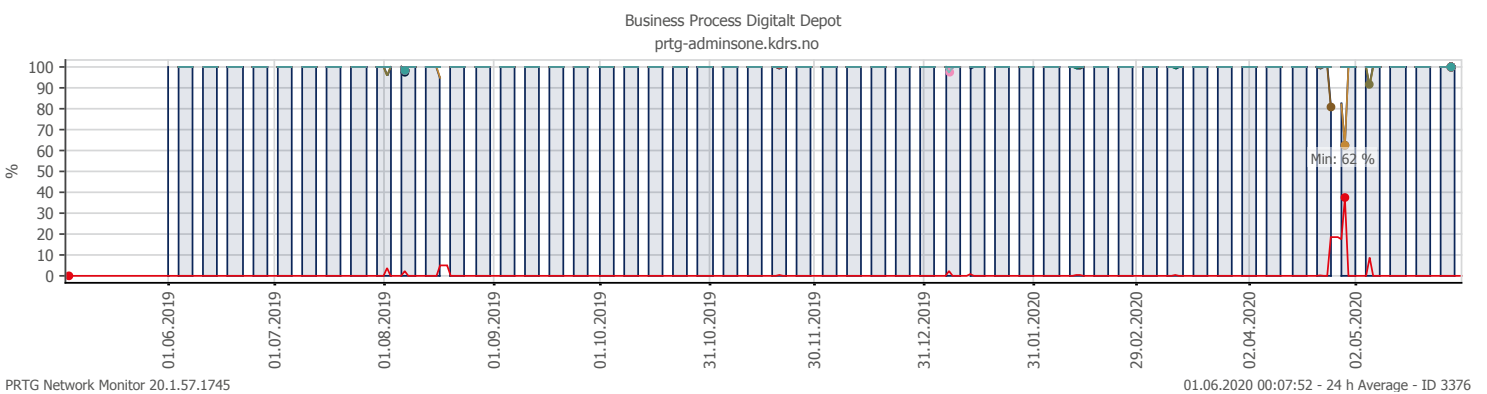

Channel	Average
Global State	100 %
SSL VPN	100 %
EPP IKAR	100 %
Fjerndepot nord	100 %
Fjerndepot sør	100 %
EPP IKAT	100 %
EPP IKAMR	100 %
EPP IKAVA	100 %
Fake DNS	100 %