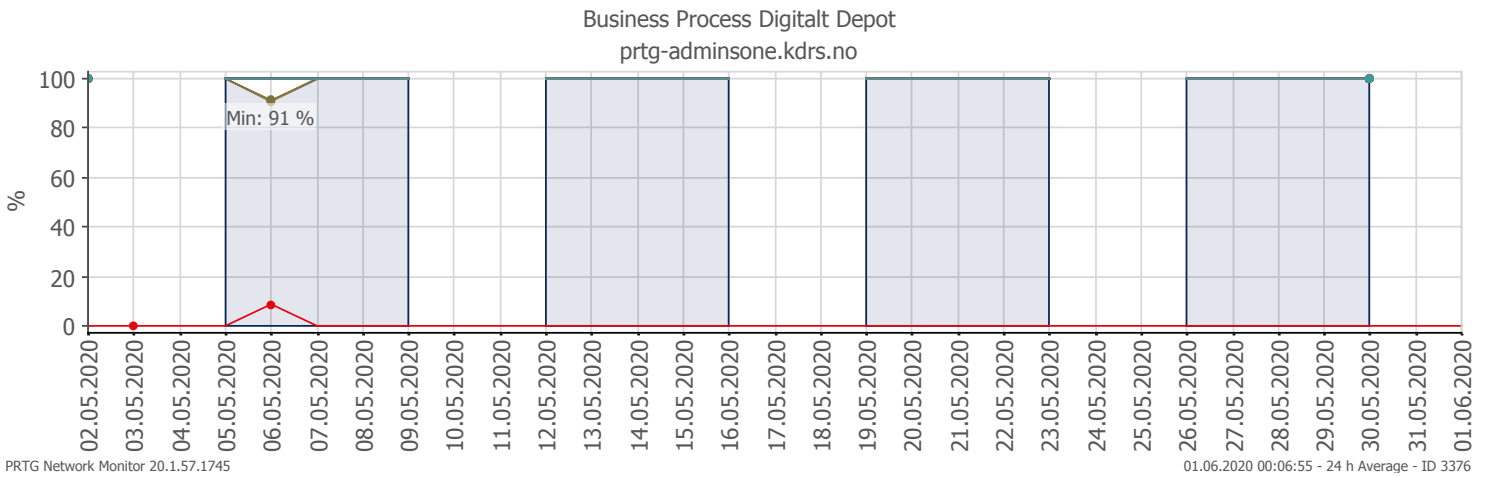

## Oppetid KDRS Digitalt Depot Kontortid: Business Process Digitalt Depot

Report Time Span:	01.05.2020 00:00:00 - 01.06.2020 00:00:00					
Report Hours:	Kontortid					
Sensor Type:	Business Process (60 s Interval)					
Probe, Group, Device:	Local probe > Local probe > prtg-adminsone.kdrs.no					
Uptime Stats:	Up:	99,583 %	[06d 23h 08m 33s]	Down:	0,417 %	[42m 00s]
Request Stats:	Good:	99,564 %	[10037]	Failed:	0,436 %	[44]
Average (Global State):	100 %					