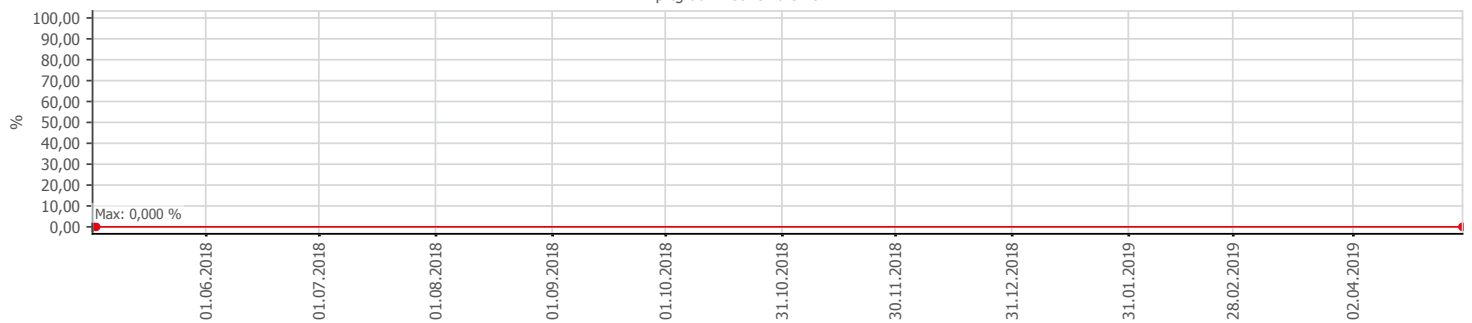

Business Process Digitalt Depot
prtg-adminsone.kdrs.no

PRTG Network Monitor 20.1.57.1745

01.05.2020 05:31:17 - 24 h Average - ID 3376

Channel	Average
Global State	100 %
SSL VPN	100 %
EPP IKAR	100 %
Fjerndepot nord	100 %
Fjerndepot sør	100 %
EPP IKAT	100 %
EPP IKAMR	100 %
EPP IKAVA	100 %
Fake DNS	100 %