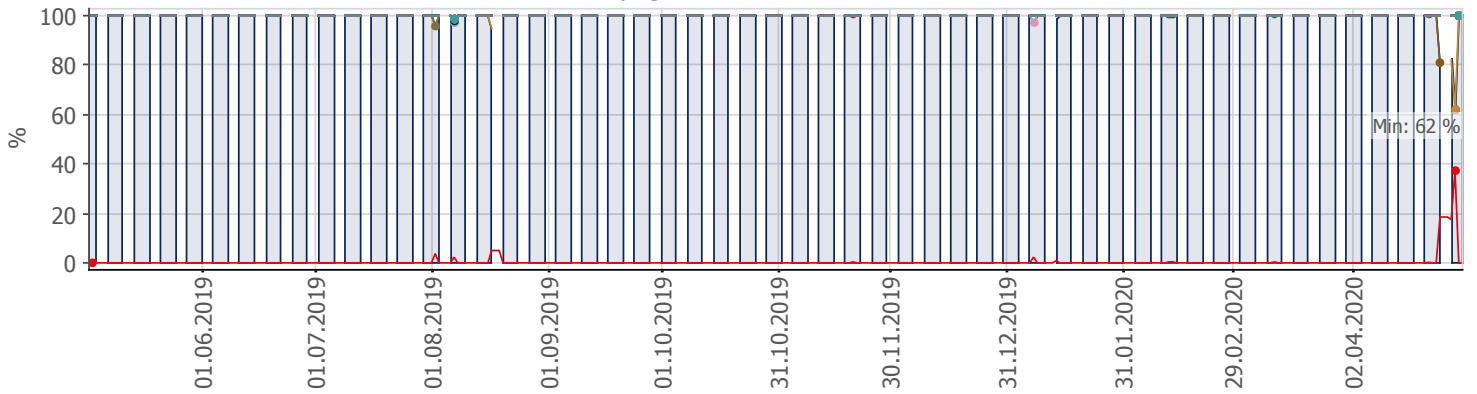

Oppetid KDRS Digitalt Depot: Business Process Digitalt Depot

Report Time Span:	01.05.2019 00:00:00 - 01.05.2020 00:00:00			
Report Hours:	Kontortid			
Sensor Type:	Business Process (60 s Interval)			
Probe, Group, Device:	Local probe > Local probe > prtg-adminsone.kdrs.no			
Uptime Stats:	Up:	99,658 % ■ [86d 22h 01m 58s]	Down:	0,342 % ■ [07h 10m 05s]
Request Stats:	Good:	99,641 % ■ [125297]	Failed:	0,359 % ■ [452]
Average (Global State):	100 %			

Business Process Digitalt Depot
prtg-adminsone.kdrs.no

PRTG Network Monitor 20.1.57.1745

01.05.2020 05:32:15 - 24 h Average - ID 3376

- Downtime (%)
- Global State
- SSL VPN
- EPP IKAR
- Fjerndepot nord
- Fjerndepot sør
- EPP IKAT
- EPP IKAMR
- EPP IKAVA
- Fake DNS
- EPP IKAK
- EPP IKAF
- EPP IKATO
- EPP ARKNOR
- EPP DRMBY
- EPP AAMA
- EPP FARKSF
- EPP TRDBY
- AD Sikker
- AD Admin