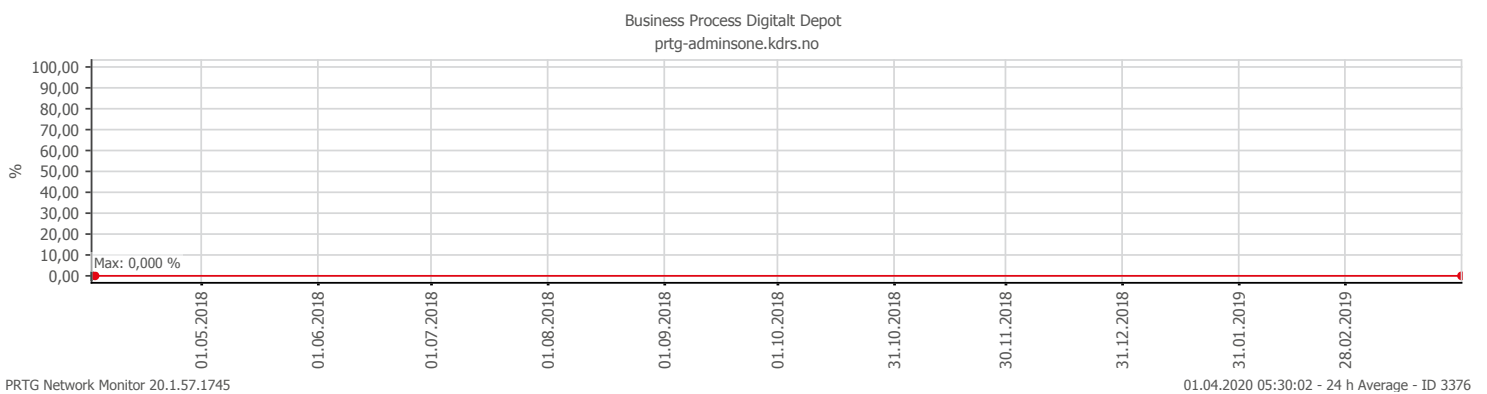

Channel	Average
Global State	100 %
SSL VPN	100 %
EPP IKAR	100 %
Fjerndepot nord	100 %
Fjerndepot sør	100 %
EPP IKAT	100 %
EPP IKAMR	100 %
EPP IKAVA	100 %
Fake DNS	100 %