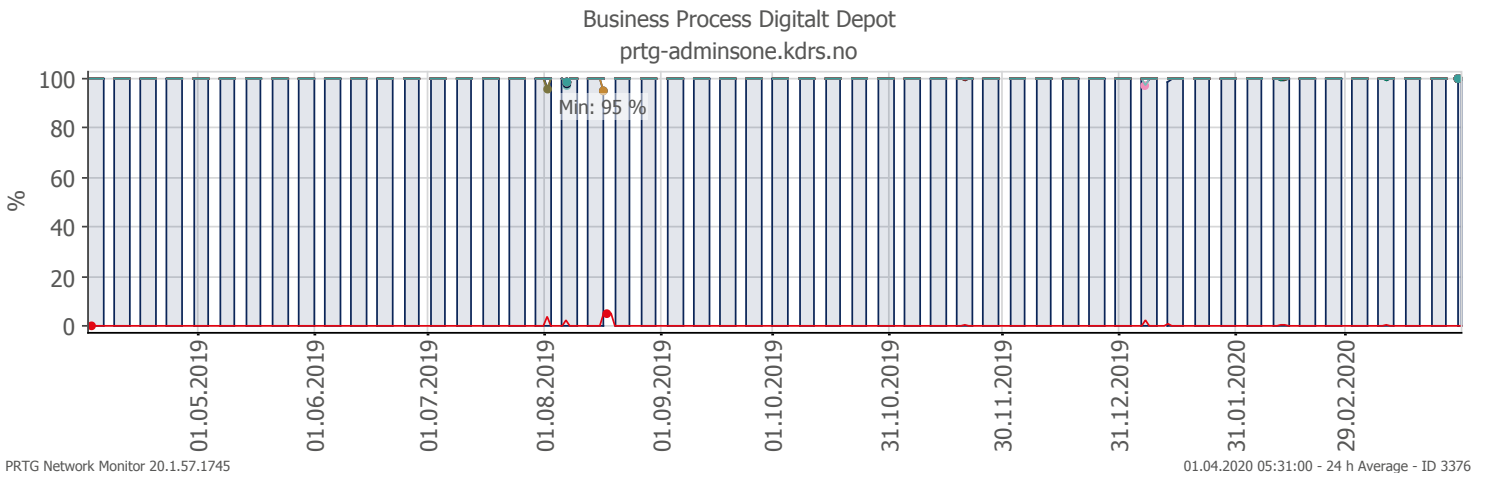

Oppetid KDRS Digitalt Depot: Business Process Digitalt Depot

Report Time Span:	01.04.2019 00:00:00 - 01.04.2020 00:00:00					
Report Hours:	Kontortid					
Sensor Type:	Business Process (60 s Interval)					
Probe, Group, Device:	Local probe > Local probe > prtg-adminsone.kdrs.no					
Uptime Stats:	Up:	99,939 %	[87d 03h 51m 36s]	Down:	0,061 %	[01h 16m 07s]
Request Stats:	Good:	99,927 %	[125653]	Failed:	0,073 %	[92]
Average (Global State):	100 %					