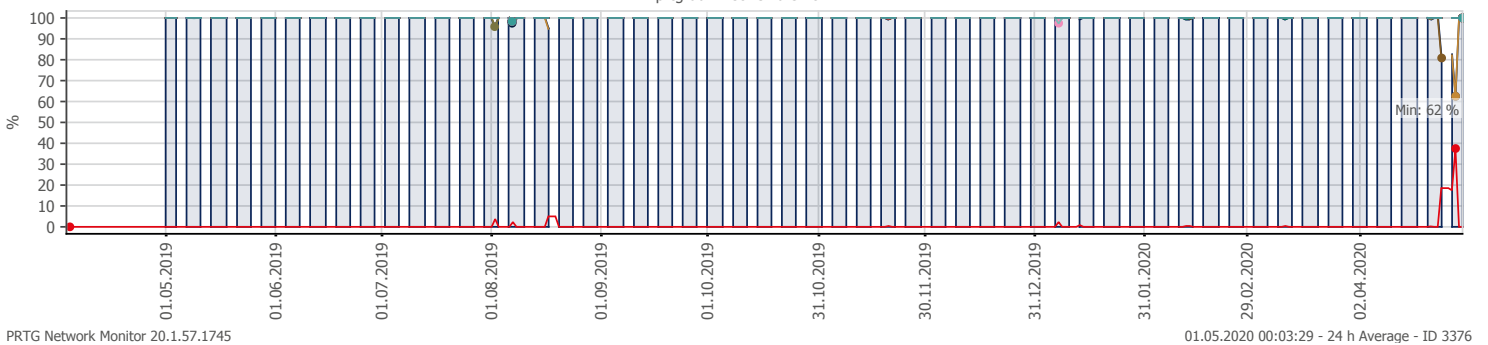

Business Process Digitalt Depot
prtg-adminsone.kdrs.no

Channel	Average
Global State	97 %
SSL VPN	100 %
EPP IKAR	100 %
Fjerndepot nord	100 %
Fjerndepot sør	97 %
EPP IKAT	100 %
EPP IKAMR	100 %
EPP IKAVA	100 %
Fake DNS	100 %