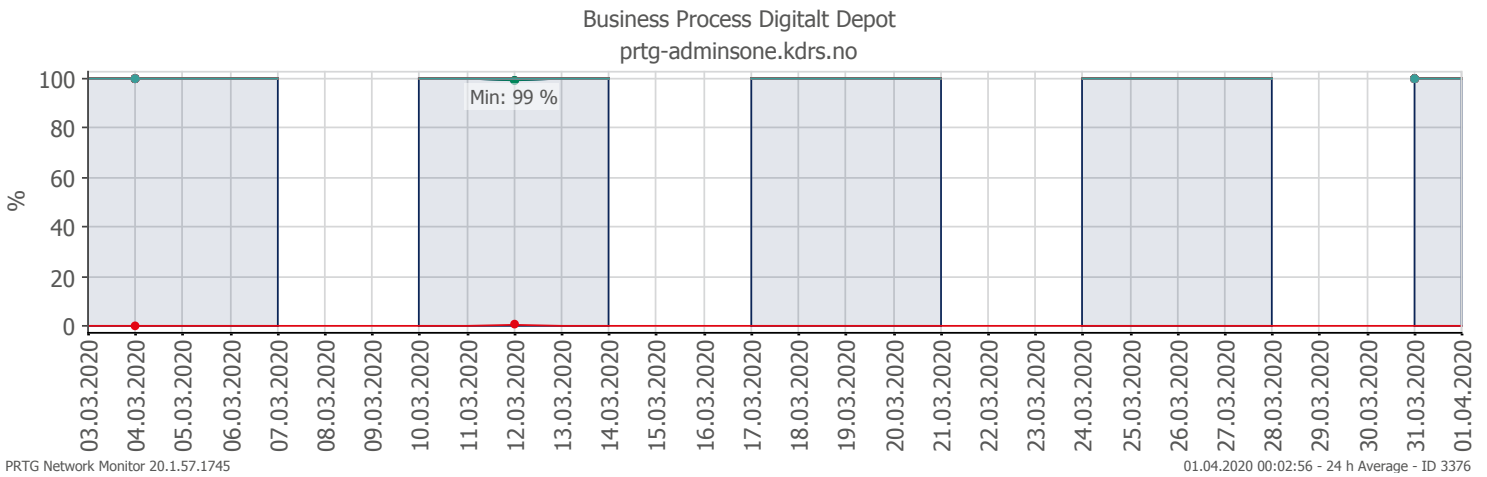

Oppetid KDRS Digitalt Depot: Business Process Digitalt Depot

Report Time Span:	01.03.2020 00:00:00 - 01.04.2020 00:00:00			
Report Hours:	Kontortid			
Sensor Type:	Business Process (60 s Interval)			
Probe, Group, Device:	Local probe > Local probe > prtg-adminsone.kdrs.no			
Uptime Stats:	Up:	99,981 % [07d 07h 49m 09s]	Down:	0,019 % [02m 00s]
Request Stats:	Good:	99,972 % [10559]	Failed:	0,028 % [3]
Average (Global State):	100 %			