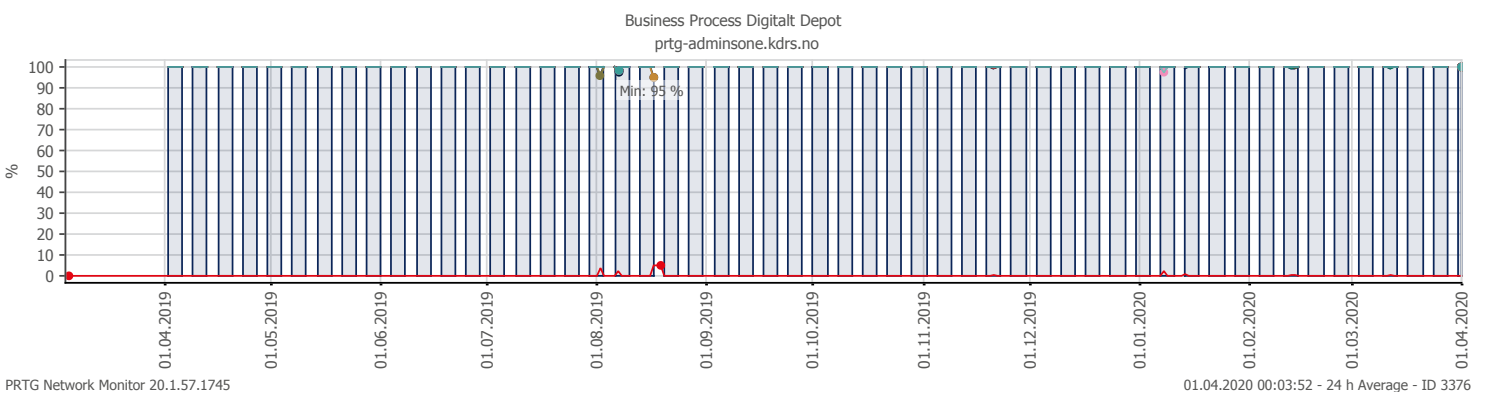

Channel	Average
Global State	100 %
SSL VPN	100 %
EPP IKAR	100 %
Fjerndepot nord	100 %
Fjerndepot sør	100 %
EPP IKAT	100 %
EPP IKAMR	100 %
EPP IKAVA	100 %
Fake DNS	100 %