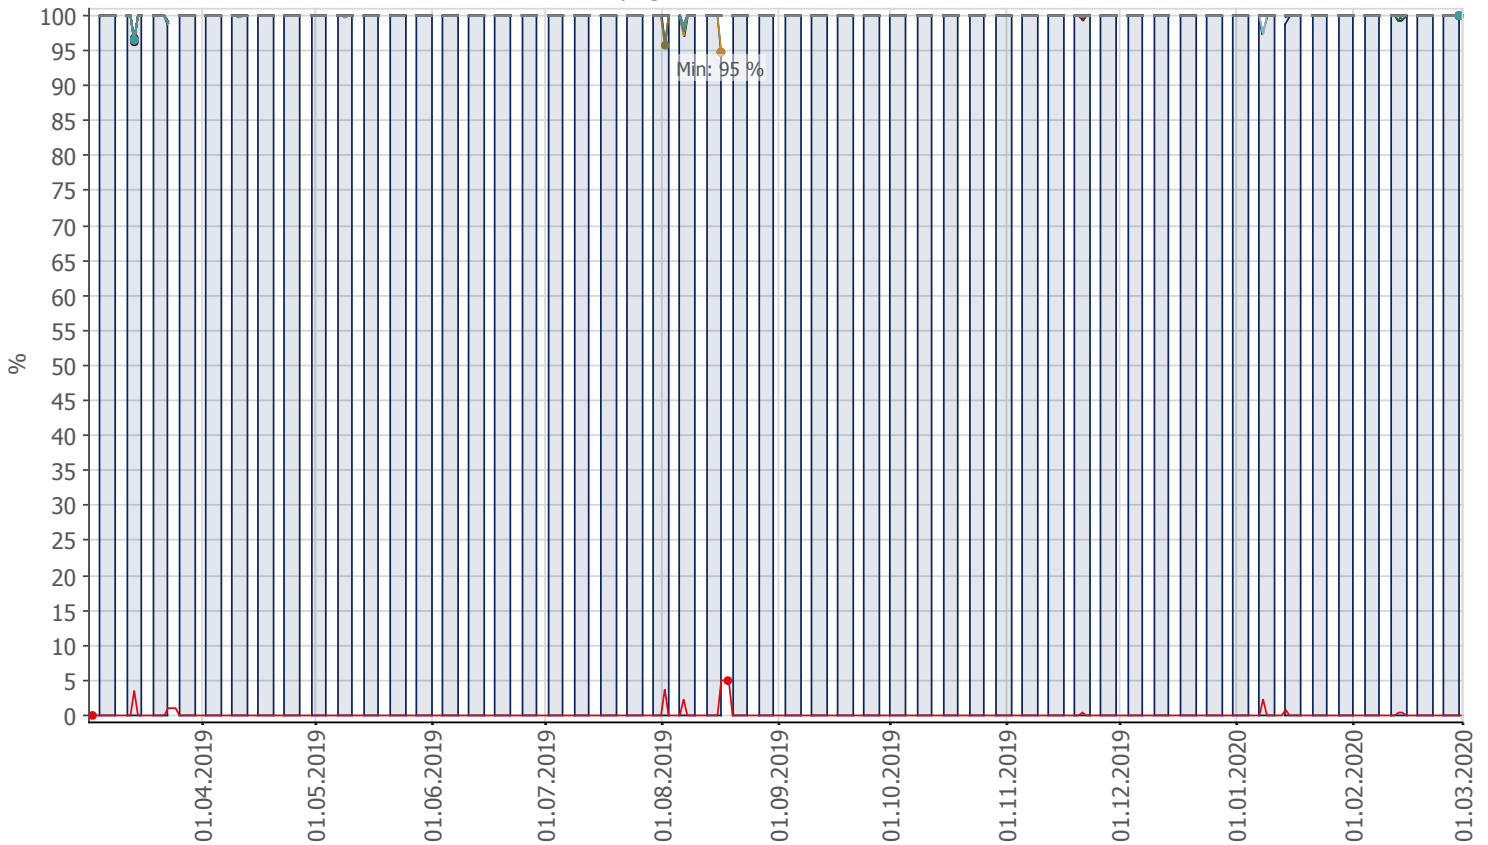

## Oppetid KDRS Digitalt Depot: Business Process Digitalt Depot

Report Time Span:	01.03.2019 00:00:00 - 01.03.2020 00:00:00			
Report Hours:	Kontortid			
Sensor Type:	Business Process (60 s Interval)			
Probe, Group, Device:	Local probe > Local probe > prtg-adminsone.kdrs.no			
Uptime Stats:	Up:	99,923 % <span style="color: green;">■</span> [86d 19h 21m 36s]	Down:	0,077 % <span style="color: red;">■</span> [01h 36m 07s]
Request Stats:	Good:	99,91 % <span style="color: green;">■</span> [125144]	Failed:	0,09 % <span style="color: red;">■</span> [113]
Average (Global State):	100 %			

Business Process Digitalt Depot  
prtg-adminsone.kdrs.no

PRTG Network Monitor 19.4.54.1506

01.03.2020 05:04:00 - 24 h Average - ID 3376

<span style="color: red;">■</span> Downtime	(%)	<span style="color: blue;">■</span> Global State	<span style="color: teal;">■</span> SSL VPN
<span style="color: pink;">■</span> EPP IKAR	<span style="color: olive;">■</span> Fjerndepot nord	<span style="color: purple;">■</span> EPP IKAMR	<span style="color: gold;">■</span> Fjerndepot sør
<span style="color: green;">■</span> EPP IKAT	<span style="color: darkred;">■</span> EPP IKAK	<span style="color: maroon;">■</span> EPP IKAVA	<span style="color: darkblue;">■</span> EPP IKAF
<span style="color: darkblue;">■</span> Fake DNS	<span style="color: brown;">■</span> EPP ARKNOR	<span style="color: darkgreen;">■</span> EPP DRMBY	<span style="color: grey;">■</span> EPP TRDBY
<span style="color: darkolivegreen;">■</span> EPP IKATO	<span style="color: red;">■</span> EPP FARKSF	<span style="color: pink;">■</span> AD Admin	
<span style="color: purple;">■</span> EPP AAMA	<span style="color: cyan;">■</span> AD Sikker		