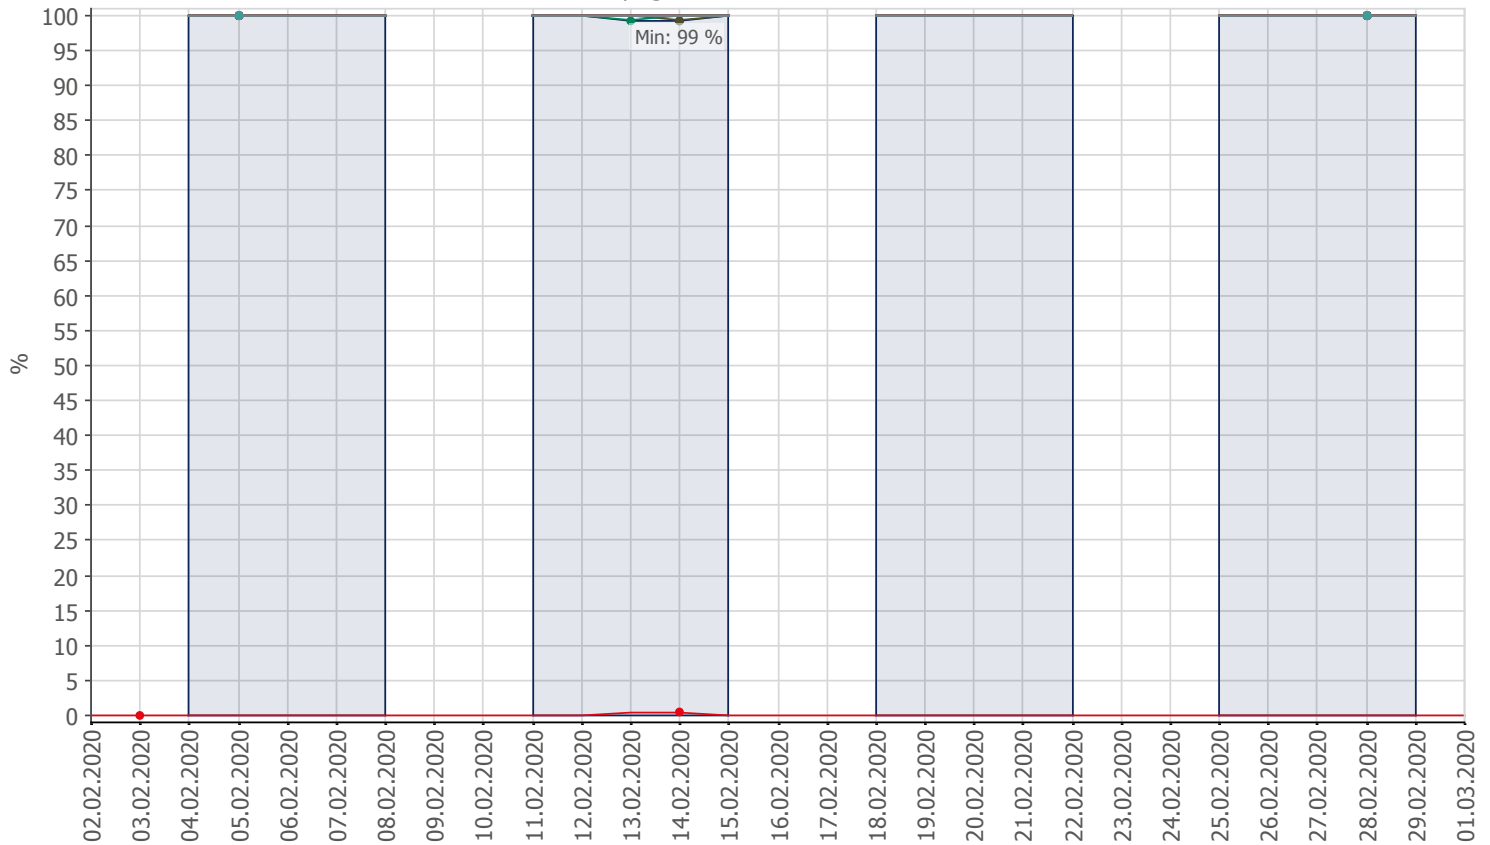

## Oppetid KDRS Digitalt Depot: Business Process Digitalt Depot

Report Time Span:	01.02.2020 00:00:00 - 01.03.2020 00:00:00					
Report Hours:	Kontortid					
Sensor Type:	Business Process (60 s Interval)					
Probe, Group, Device:	Local probe > Local probe > prt-g-adminsone.kdrs.no					
Uptime Stats:	Up:	99,958 %	[06d 15h 48m 17s]	Down:	0,042 %	[04m 00s]
Request Stats:	Good:	99,938 %	[9595]	Failed:	0,062 %	[6]
Average (Global State):	100 %					

Business Process Digitalt Depot  
prt-g-adminsone.kdrs.no

PRTG Network Monitor 19.4.54.1506

01.03.2020 00:00:19 - 24 h Average - ID 3376

- Downtime
- EPP IKAR
- EPP IKAT
- Fake DNS
- EPP IKATO
- EPP AAMA
- AD Sikker
- Global State
- Fjerndepot nord
- EPP IKAMR
- EPP IKAK
- EPP ARKNOR
- EPP FARKSF
- AD Admin
- SSL VPN
- Fjerndepot sør
- EPP IKAVA
- EPP IKAF
- EPP DRMBY
- EPP TRDBY