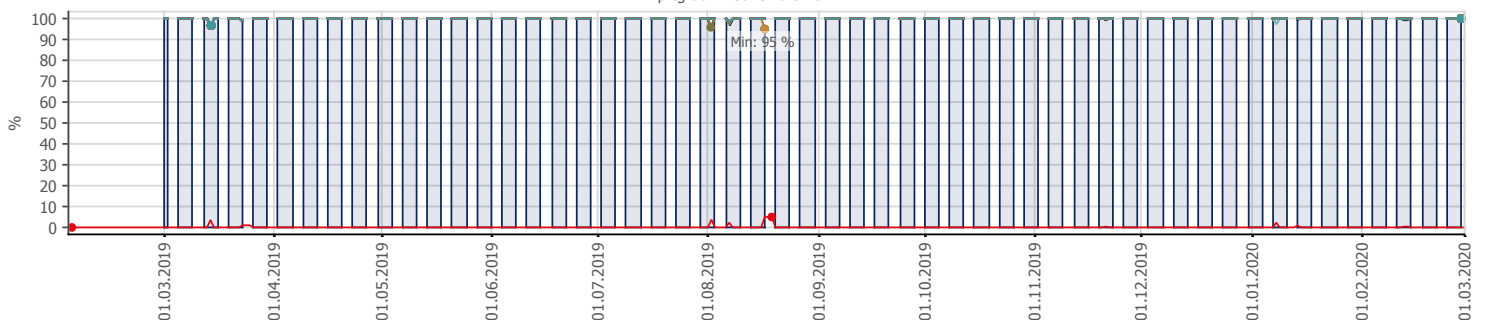

Business Process Digitalt Depot
prt-g-adminsone.kdrs.no

PRTG Network Monitor 19.4.54.1506

01.03.2020 00:01:15 - 24 h Average - ID 3376