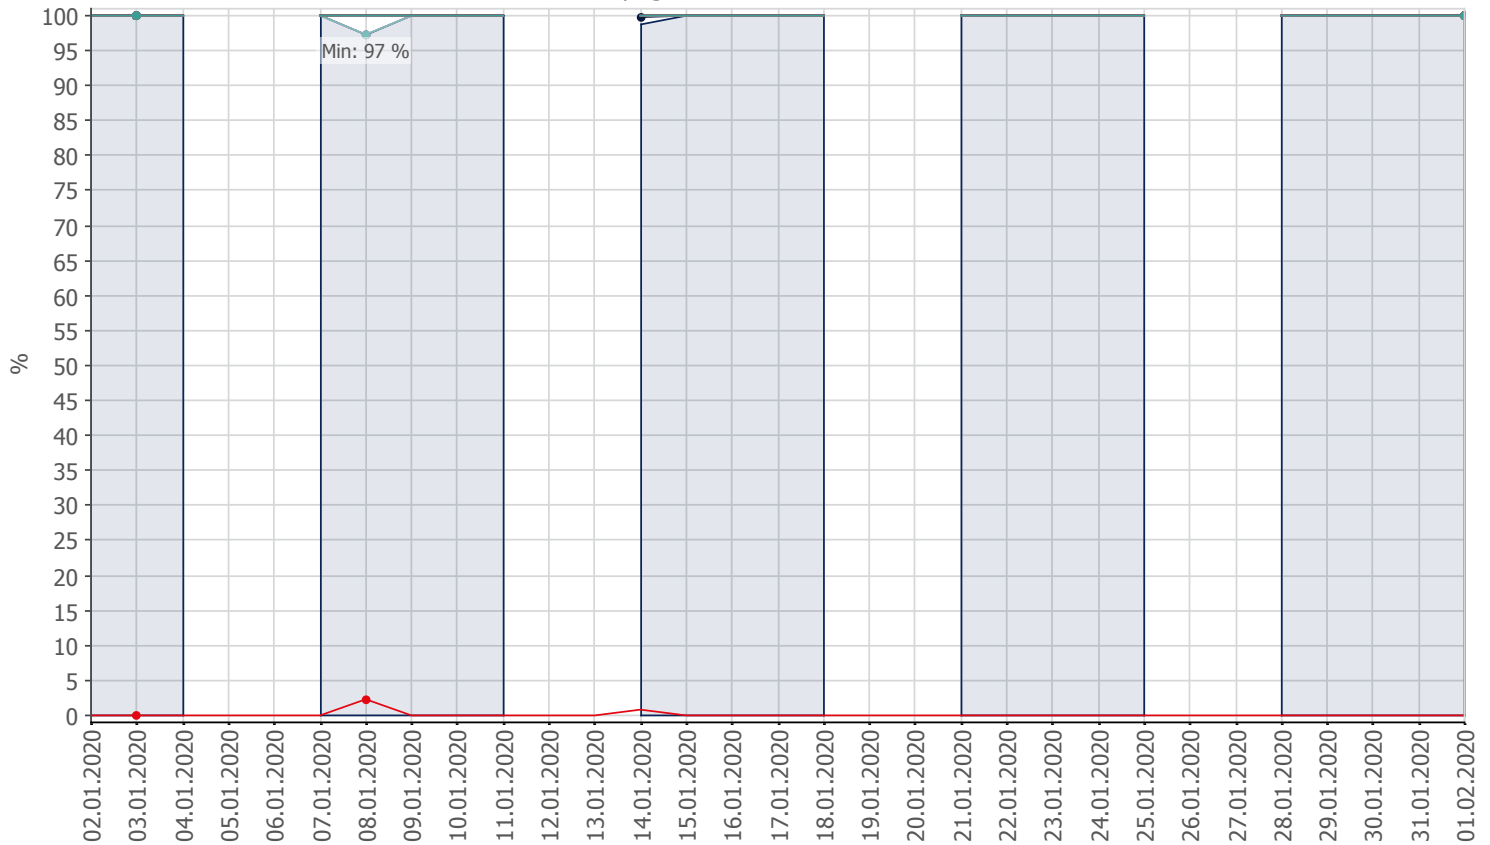

Oppetid KDRS Digitalt Depot: Business Process Digitalt Depot

Report Time Span:	01.01.2020 00:00:00 - 01.02.2020 00:00:00					
Report Hours:	Kontortid					
Sensor Type:	Business Process (60 s Interval)					
Probe, Group, Device:	Local probe > Local probe > prtq-adminsone.kdrs.no					
Uptime Stats:	Up:	99,863 %	[07d 15h 33m 32s]	Down:	0,137 %	[15m 07s]
Request Stats:	Good:	99,828 %	[11025]	Failed:	0,172 %	[19]
Average (Global State):	100 %					

Business Process Digitalt Depot
prtq-adminsone.kdrs.no

PRTG Network Monitor 19.4.54.1506

01.02.2020 00:00:42 - 24 h Average - ID 3376

- Downtime
- EPP IKAR
- EPP IKAT
- Fake DNS
- EPP IKATO
- EPP AAMA
- AD Sikker
- Global State
- Fjerndepot nord
- EPP IKAMR
- EPP IKAK
- EPP ARKNOR
- EPP FARKSF
- AD Admin
- SSL VPN
- Fjerndepot sør
- EPP IKAVA
- EPP IKAF
- EPP DRMBY
- EPP TRDBY