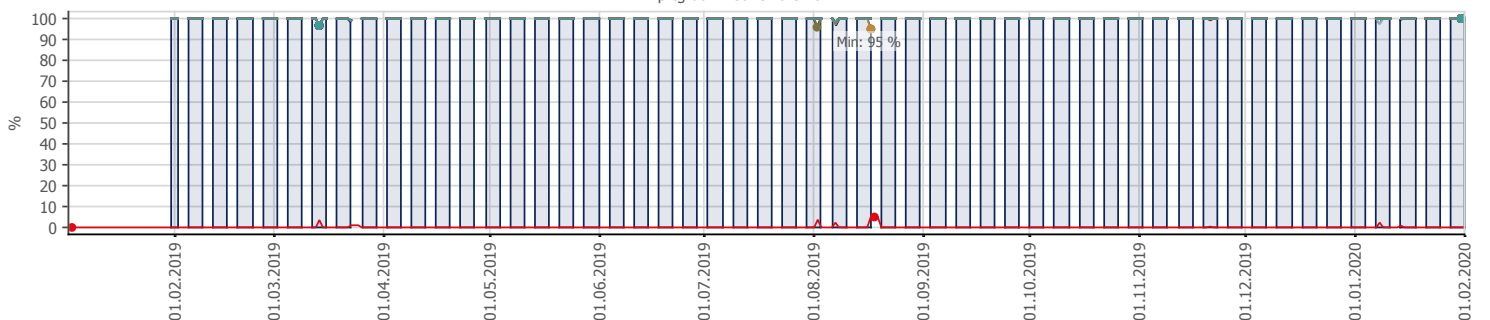

Business Process Digitalt Depot
prtq-adminsone.kdrs.no

PRTG Network Monitor 19.4.54.1506

01.02.2020 00:01:37 - 24 h Average - ID 3376