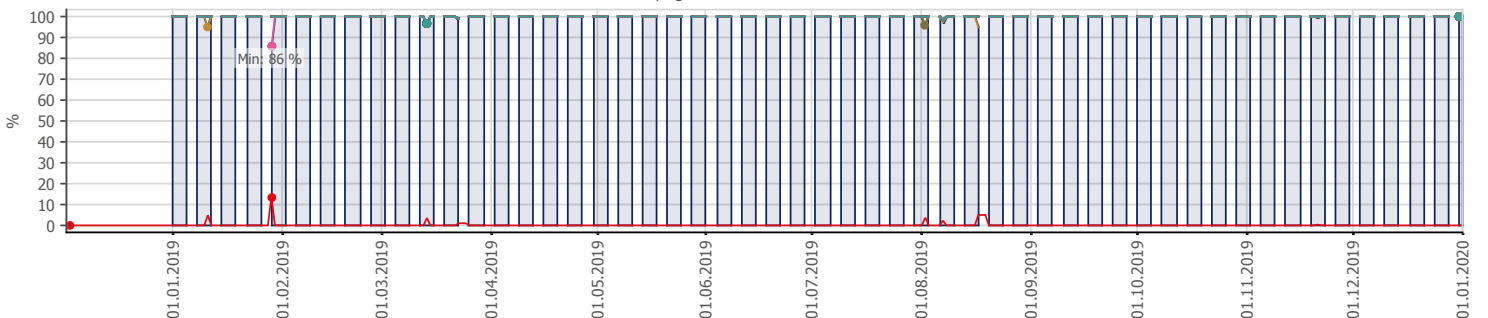

Business Process Digitalt Depot
prtg-adminsone.kdrs.no

PRTG Network Monitor 19.4.54.1506

01.01.2020 00:01:56 - 24 h Average - ID 3376