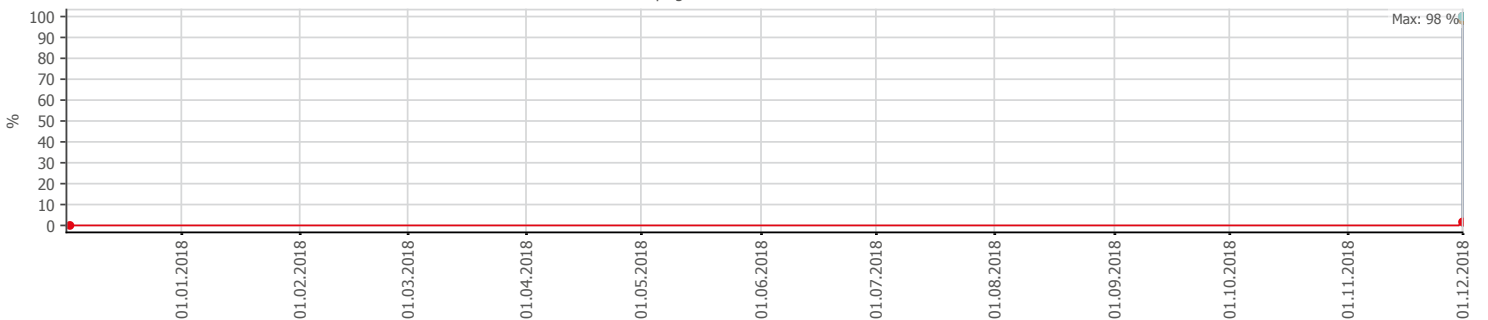

Business Process Digitalt Depot
prt-g-adminsone.kdrs.no

PRTG Network Monitor 19.4.54.1506

01.12.2019 05:01:59 - 24 h Average - ID 3376