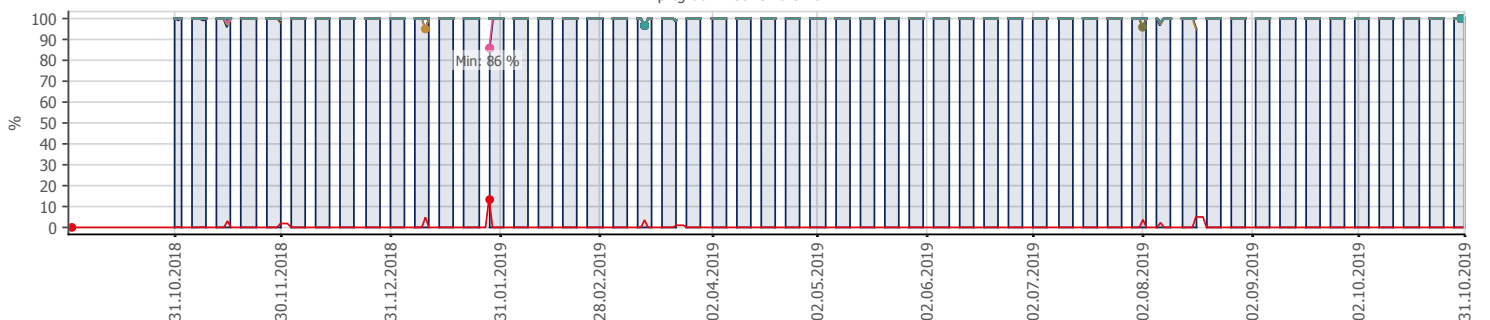

Business Process Digitalt Depot
prtg-adminsone.kdrs.no

PRTG Network Monitor 19.4.52.3515

01.11.2019 00:01:37 - 24 h Average - ID 3376