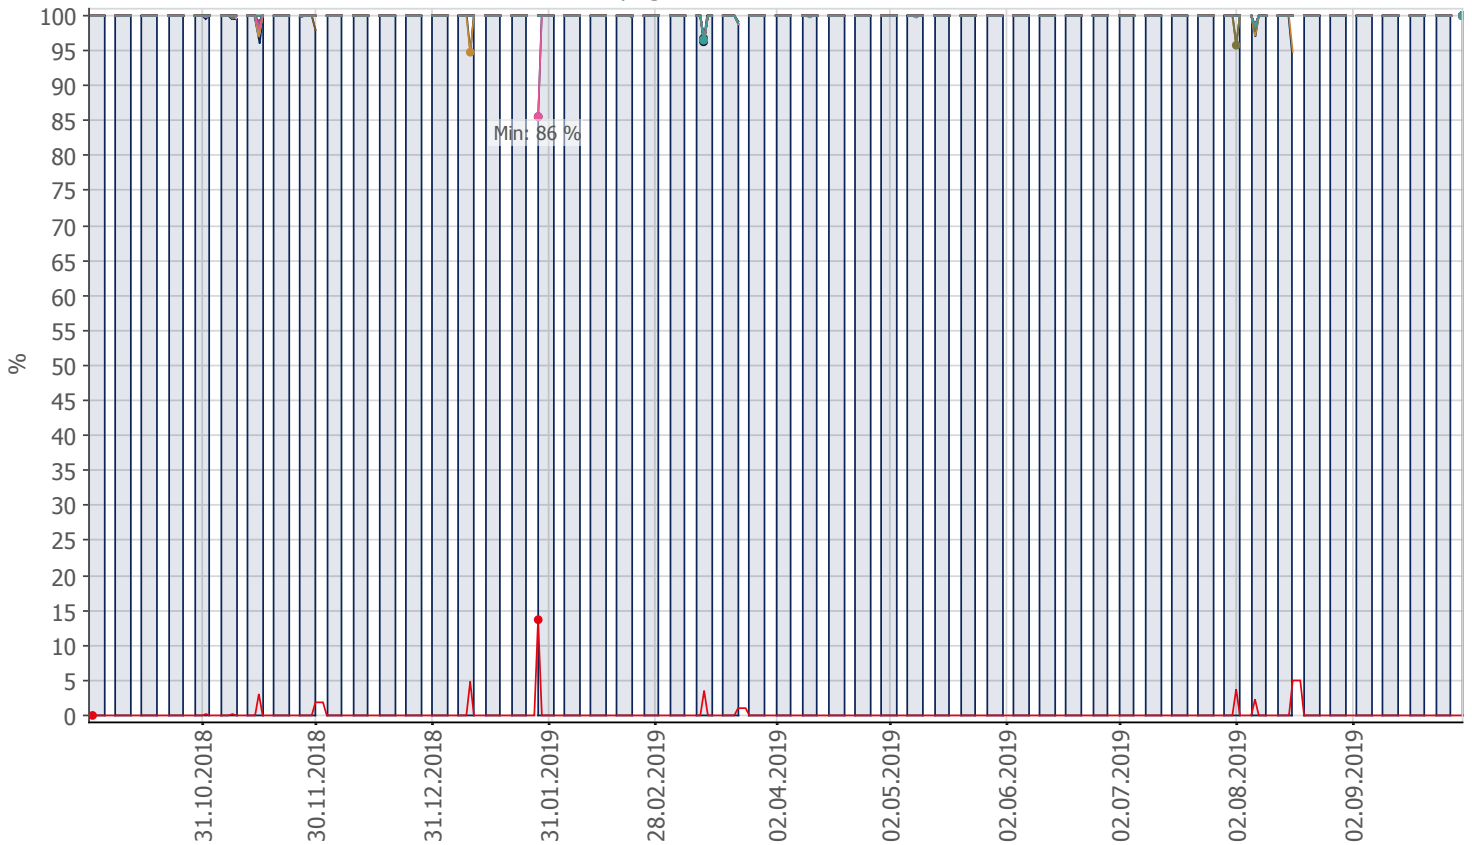

## Oppetid KDRS Digitalt Depot: Business Process Digitalt Depot

Report Time Span:	01.10.2018 00:00:00 - 01.10.2019 00:00:00		
Report Hours:	Kontortid		
Sensor Type:	Business Process (60 s Interval)		
Probe, Group, Device:	Local probe > Local probe > prtg-adminsone.kdrs.no		
Uptime Stats:	Up: 99,86 % [86d 09h 37m 15s]	Down: 0,14 % [02h 54m 00s]	
Request Stats:	Good: 99,842 % [124553]	Failed: 0,158 % [197]	
Average (Global State):	100 %		

Business Process Digitalt Depot  
prtg-adminsone.kdrs.no

PRTG Network Monitor 19.2.50.2842

01.10.2019 05:02:13 - 24 h Average - ID 3376

- |  |  |  |
|--|--|--|
| <span style="color: red;">■</span> Downtime      | (%) <span style="color: blue;">■</span> Global State | <span style="color: teal;">■</span> SSL VPN        |
| <span style="color: pink;">■</span> EPP IKAR     | <span style="color: olive;">■</span> Fjerndepot nord | <span style="color: gold;">■</span> Fjerndepot sør |
| <span style="color: green;">■</span> EPP IKAT    | <span style="color: purple;">■</span> EPP IKAMR      | <span style="color: darkred;">■</span> EPP IKAVA   |
| <span style="color: darkblue;">■</span> Fake DNS | <span style="color: darkgreen;">■</span> EPP IKAK    | <span style="color: maroon;">■</span> EPP IKAF     |
| <span style="color: brown;">■</span> EPP IKATO   | <span style="color: olive;">■</span> EPP ARKNOR      | <span style="color: darkgreen;">■</span> EPP DRMBY |
| <span style="color: purple;">■</span> EPP AAMA   | <span style="color: red;">■</span> EPP FARKSF        | <span style="color: blue;">■</span> EPP TRDBY      |
| <span style="color: teal;">■</span> AD Sikker    | <span style="color: pink;">■</span> AD Admin         |  |