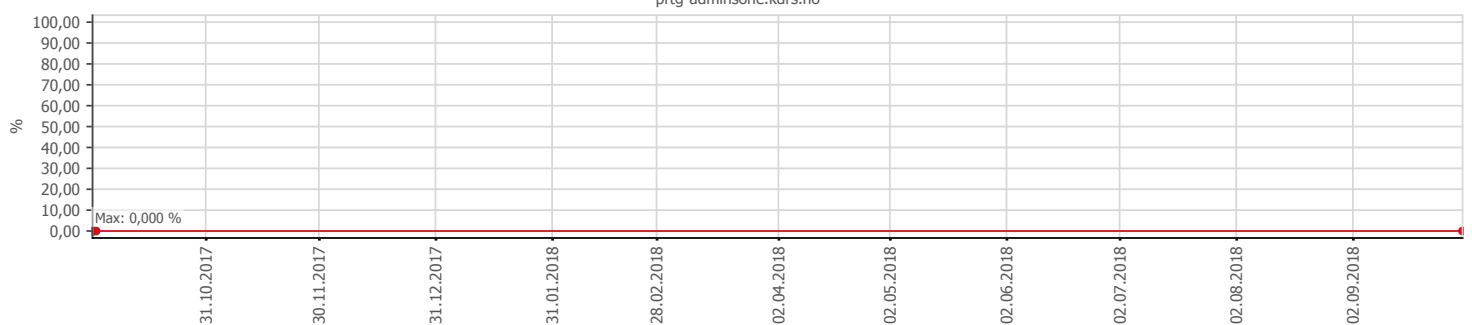

Business Process Digitalt Depot
prtg-adminsone.kdrs.no

PRTG Network Monitor 19.2.50.2842

01.10.2019 05:01:39 - 24 h Average - ID 3376