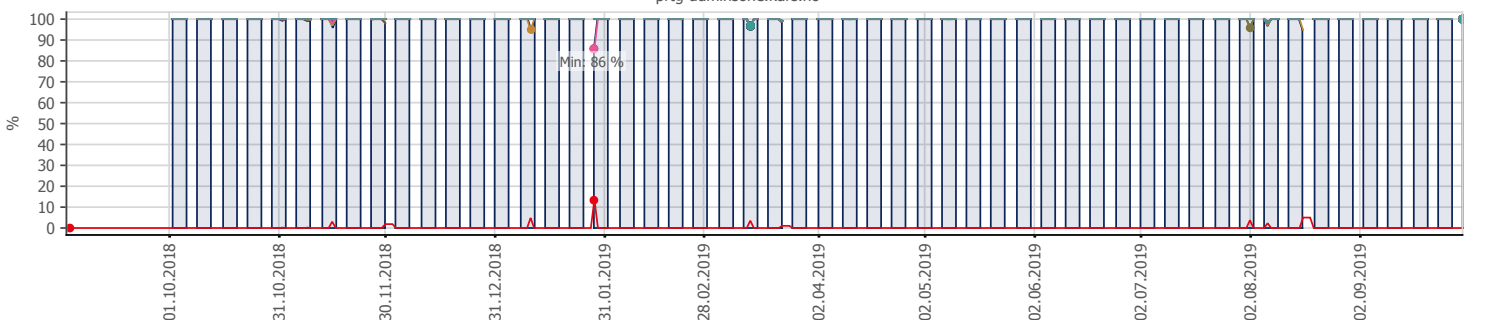

Business Process Digitalt Depot
prtg-adminsone.kdrs.no

PRTG Network Monitor 19.2.50.2842

01.10.2019 00:01:51 - 24 h Average - ID 3376