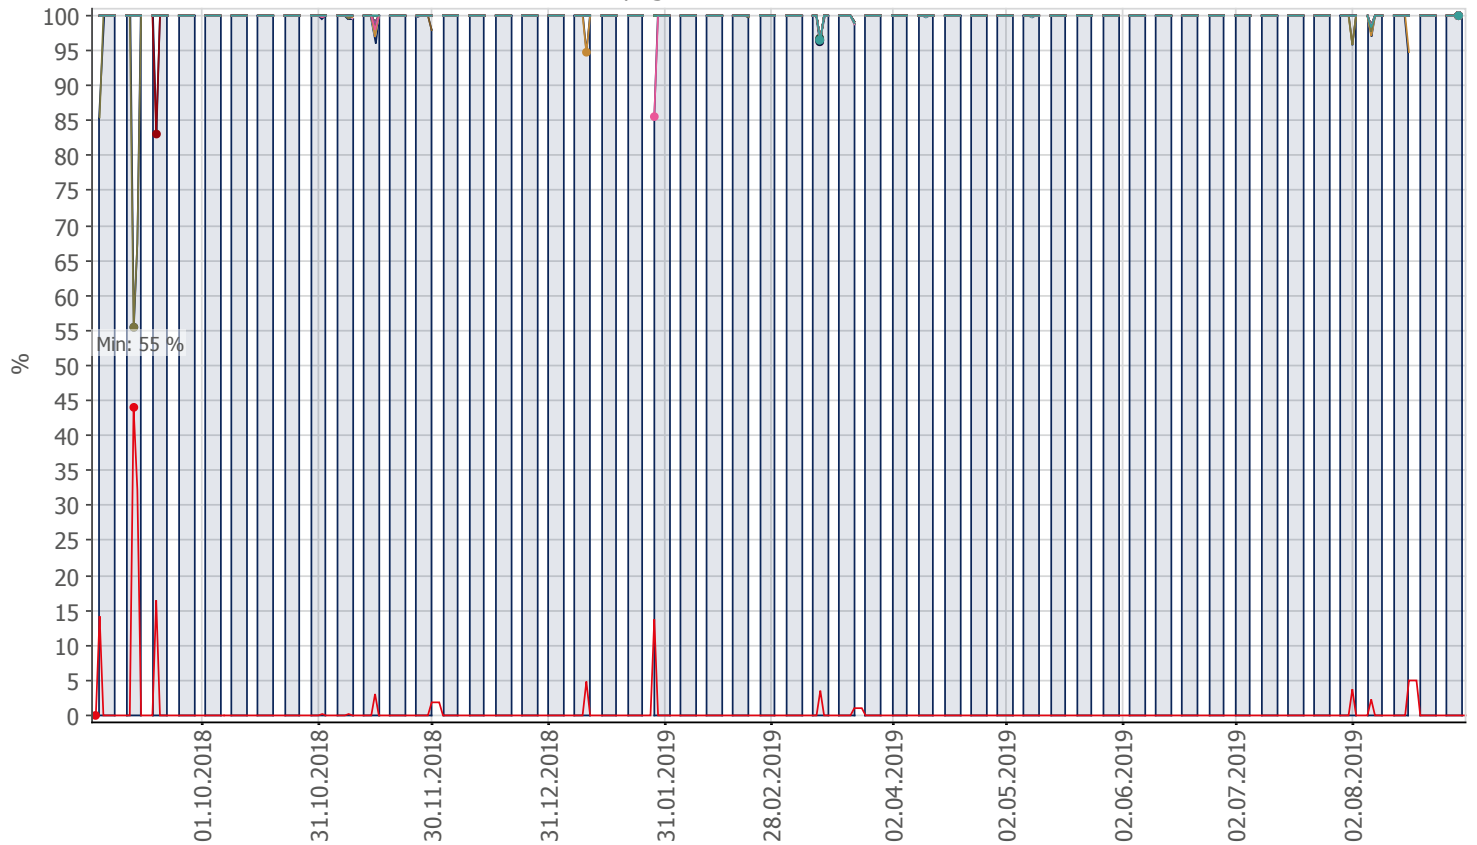

Oppetid KDRS Digitalt Depot: Business Process Digitalt Depot

Report Time Span:	01.09.2018 00:00:00 - 01.09.2019 00:00:00		
Report Hours:	Kontortid		
Sensor Type:	Business Process (60 s Interval)		
Probe, Group, Device:	Local probe > Local probe > prt-g-adminsone.kdrs.no		
Uptime Stats:	Up:	99,445 % [85d 17h 27m 06s]	Down: 0,555 % [11h 28m 21s]
Request Stats:	Good:	99,422 % [123573]	Failed: 0,578 % [719]
Average (Global State):	99 %		

Business Process Digitalt Depot
prt-g-adminsone.kdrs.no

PRTG Network Monitor 19.2.50.2842

01.09.2019 05:02:19 - 24 h Average - ID 3376

Business Process Digitalt Depot
prt-g-adminsone.kdrs.no

PRTG Network Monitor 19.2.50.2842

01.09.2019 05:01:36 - 24 h Average - ID 3376

Channel	Average
Global State	99 %
SSL VPN	100 %
EPP IKAR	100 %
Fjerndepot nord	100 %
Fjerndepot sør	100 %
EPP IKAT	100 %
EPP IKAMR	100 %
EPP IKAVA	100 %
Fake DNS	100 %
EPP IKAK	100 %
EPP IKAF	100 %
EPP IKATO	100 %
EPP ARKNOR	100 %
EPP DRMBY	100 %
EPP AAMA	100 %
EPP FARKSF	100 %
EPP TRDBY	100 %
AD Sikker	100 %
AD Admin	100 %