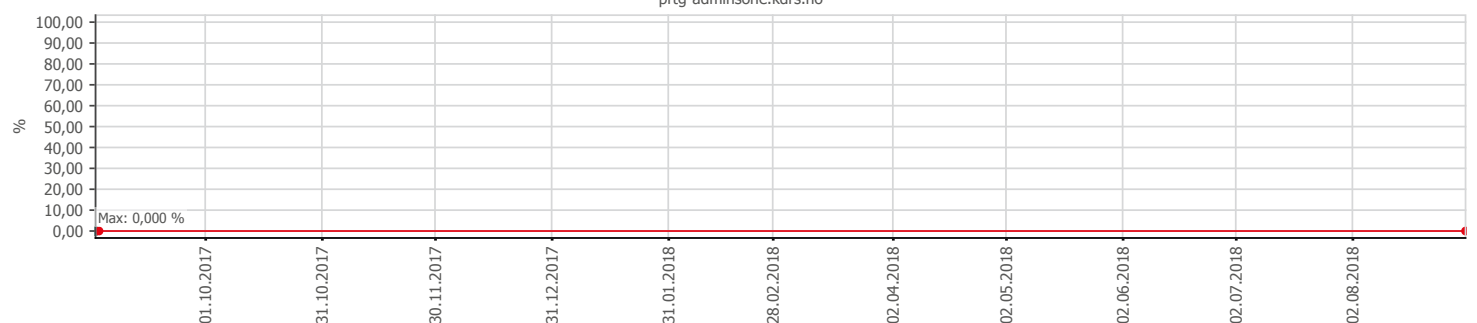

Business Process Digitalt Depot
prt-g-adminsone.kdrs.no

PRTG Network Monitor 19.2.50.2842

01.09.2019 05:01:36 - 24 h Average - ID 3376