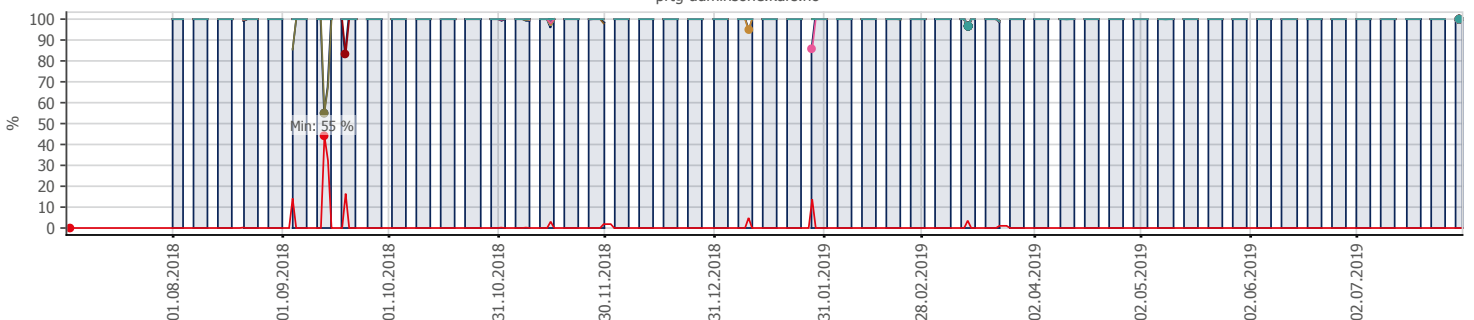

Business Process Digitalt Depot
prt-g-adminsone.kdrs.no

PRTG Network Monitor 19.2.50.2842

01.08.2019 00:01:58 - 24 h Average - ID 3376