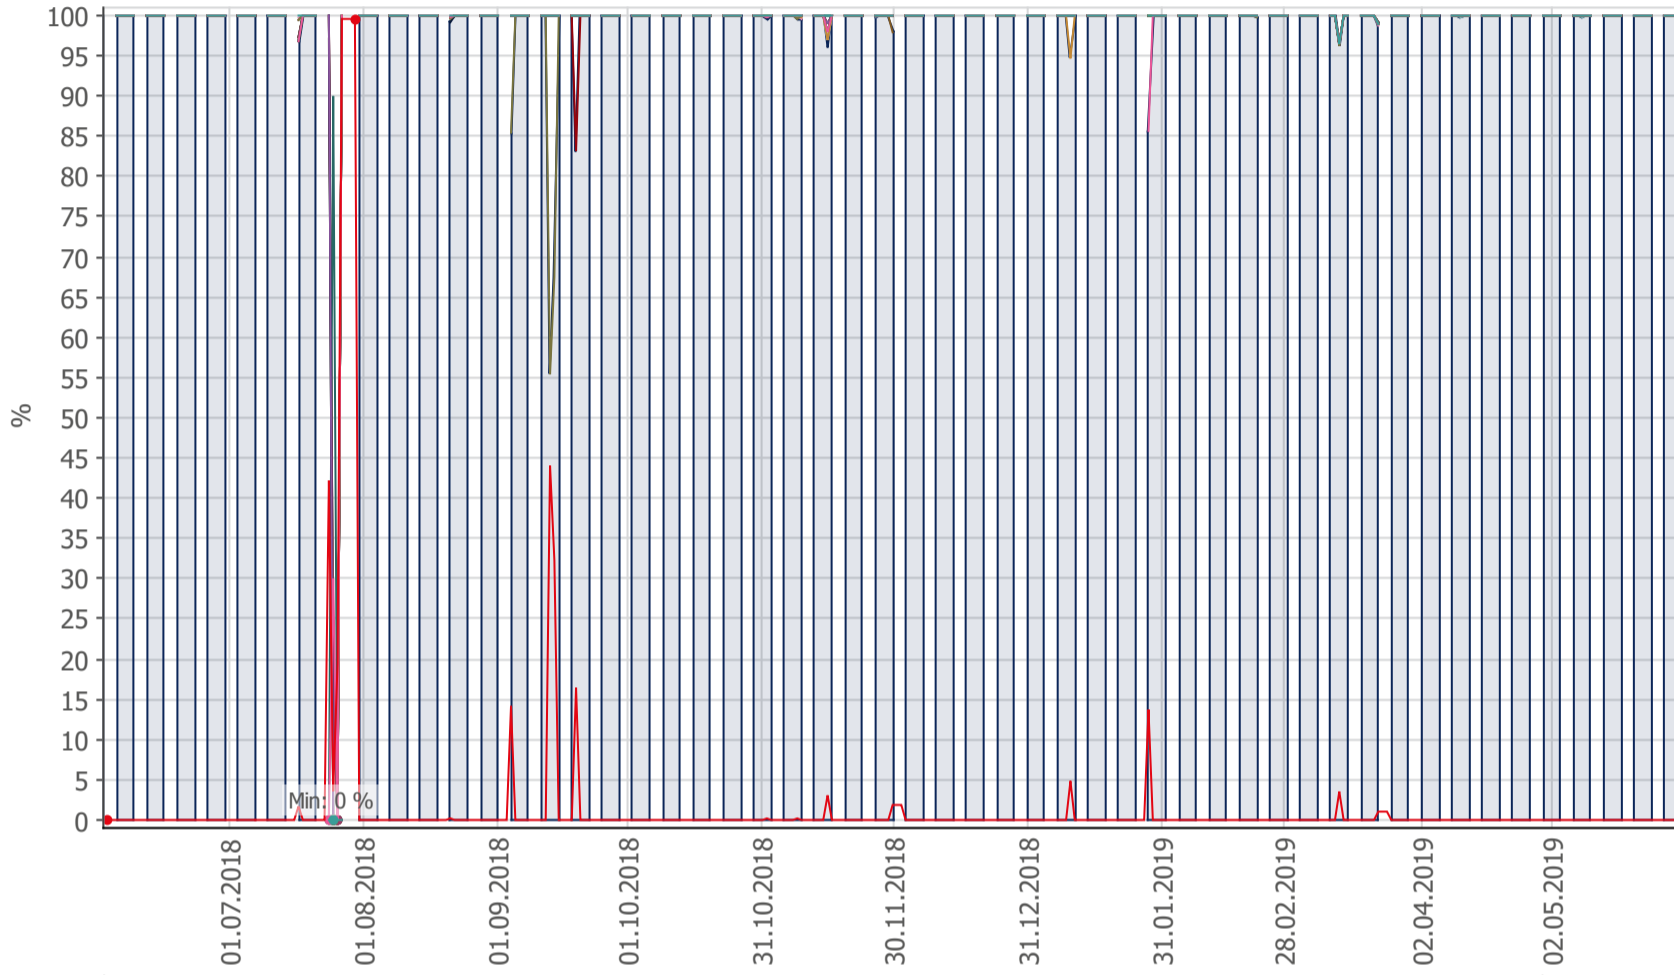

Oppetid KDRS Digitalt Depot: Business Process Digitalt Depot

Report Time Span:	01.06.2018 00:00:00 - 01.06.2019 00:00:00			
Report Hours:	Kontortid			
Sensor Type:	Business Process (60 s Interval)			
Probe, Group, Device:	Local probe > Local probe > prtq-adminsone.kdrs.no			
Uptime Stats:	Up:	99,217 % [84d 08h 31m 21s]	Down:	0,783 % [15h 58m 20s]
Request Stats:	Good:	99,132 % [121587]	Failed:	0,868 % [1064]
Average (Global State):	99 %			

Business Process Digitalt Depot
prtq-adminsone.kdrs.no

- Downtime (%)
- Global State
- SSL VPN
- EPP IKAR
- Fjerndepot nord
- Fjerndepot sør
- EPP IKAT
- EPP IKAMR
- EPP IKAVA
- Fake DNS
- EPP IKAK
- EPP IKAF
- EPP IKATO
- EPP ARKNOR
- EPP DRMBY
- EPP AAMA
- EPP FARKSF
- EPP TRDBY
- AD Sikker
- AD Admin