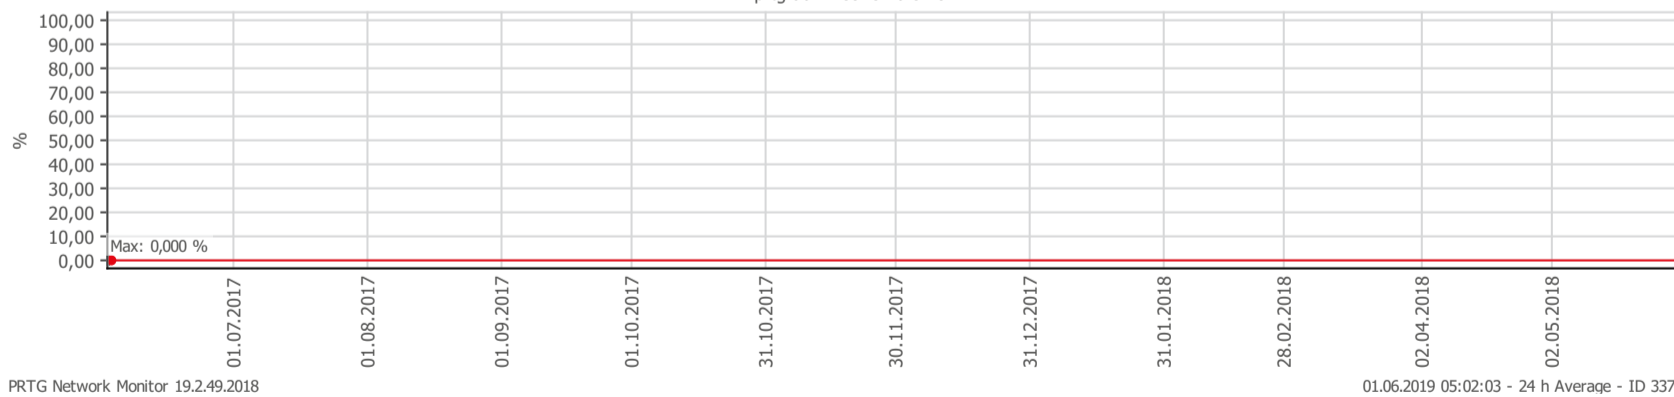

Business Process Digitalt Depot
prtq-adminsone.kdrs.no

Channel	Average
Global State	99 %
SSL VPN	100 %
EPP IKAR	100 %
Fjerndepot nord	100 %
Fjerndepot sør	100 %
EPP IKAT	100 %
EPP IKAMR	100 %
EPP IKAVA	100 %