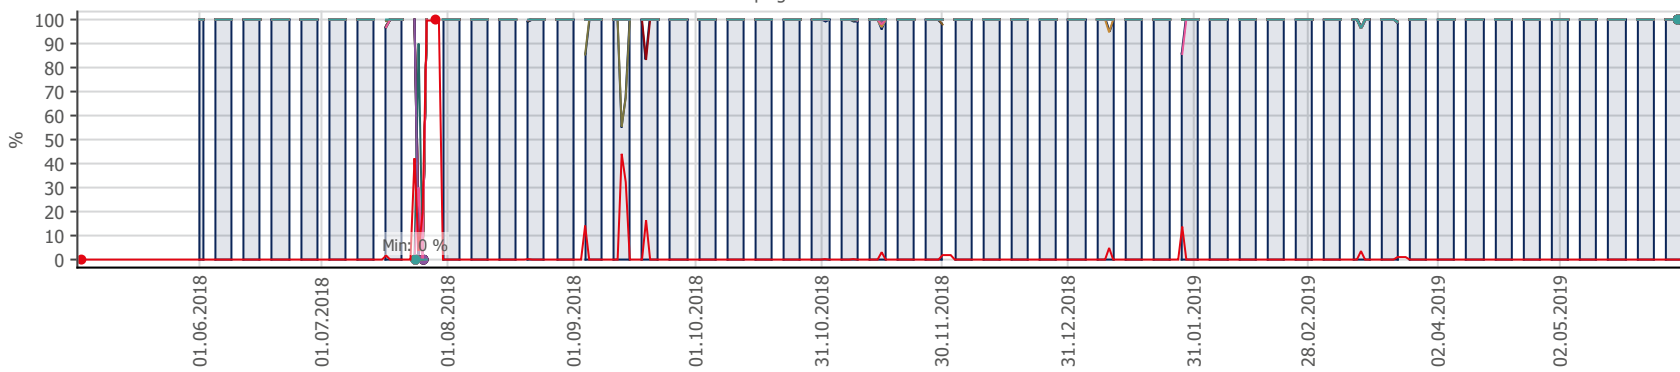

Business Process Digitalt Depot
prtg-adminsone.kdrs.no

PRTG Network Monitor 19.2.49.2018

01.06.2019 00:01:55 - 24 h Average - ID 3376

Channel	Average
Global State	100 %
SSL VPN	100 %
EPP IKAR	100 %
Fjerndepot nord	100 %
Fjerndepot sør	100 %
EPP IKAT	100 %
EPP IKAMR	100 %
EPP IKAVA	100 %