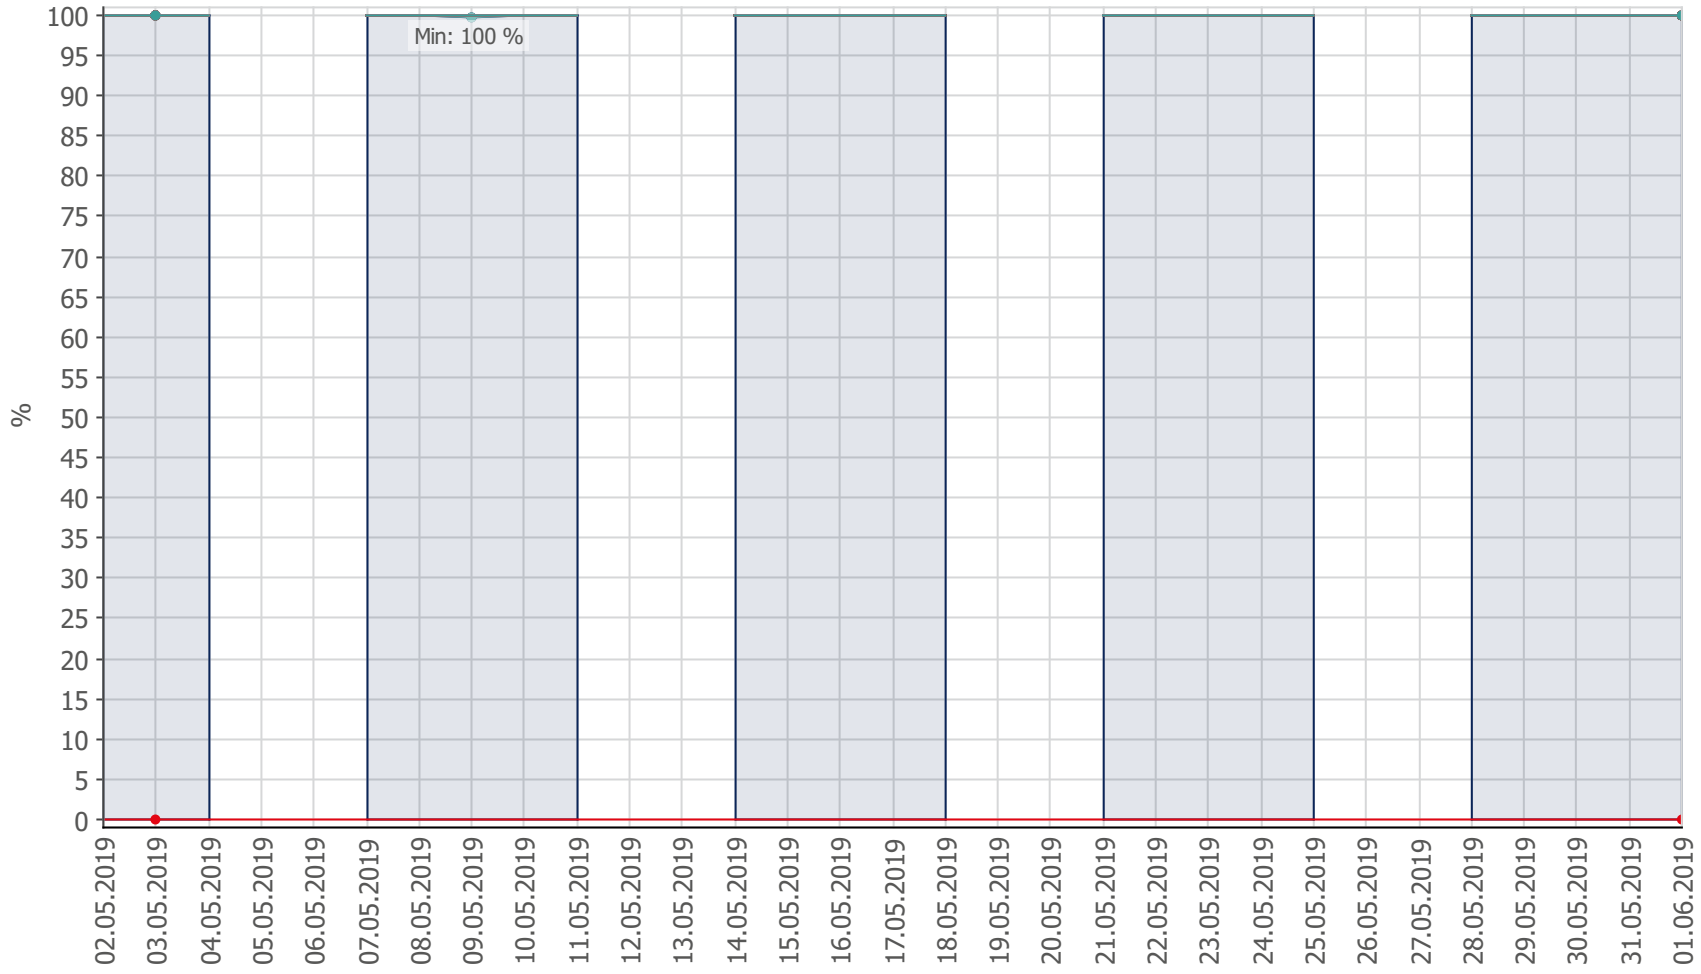

Oppetid KDRS Digitalt Depot: Business Process Digitalt Depot

Report Time Span:	01.05.2019 00:00:00 - 01.06.2019 00:00:00					
Report Hours:	Kontortid					
Sensor Type:	Business Process (60 s Interval)					
Probe, Group, Device:	Local probe > Local probe > prtg-adminsone.kdrs.no					
Uptime Stats:	Up:	100 %	[07d 15h 48m 30s]	Down:	0 %	[00s]
Request Stats:	Good:	99,991 %	[11039]	Failed:	0,009 %	[1]
Average (Global State):	100 %					

Business Process Digitalt Depot
prtg-adminsone.kdrs.no

PRTG Network Monitor 19.2.49.2018

01.06.2019 00:00:57 - 24 h Average - ID 3376

- Downtime
- EPP IKAR
- EPP IKAT
- Fake DNS
- EPP IKATO
- EPP AAMA
- AD Sikker
- (%) Global State
- Fjerndepot nord
- EPP IKAMR
- EPP IKAK
- EPP ARKNOR
- EPP FARKSF
- AD Admin
- SSL VPN
- Fjerndepot sør
- EPP IKAVA
- EPP IKAF
- EPP DRMBY
- EPP TRDBY