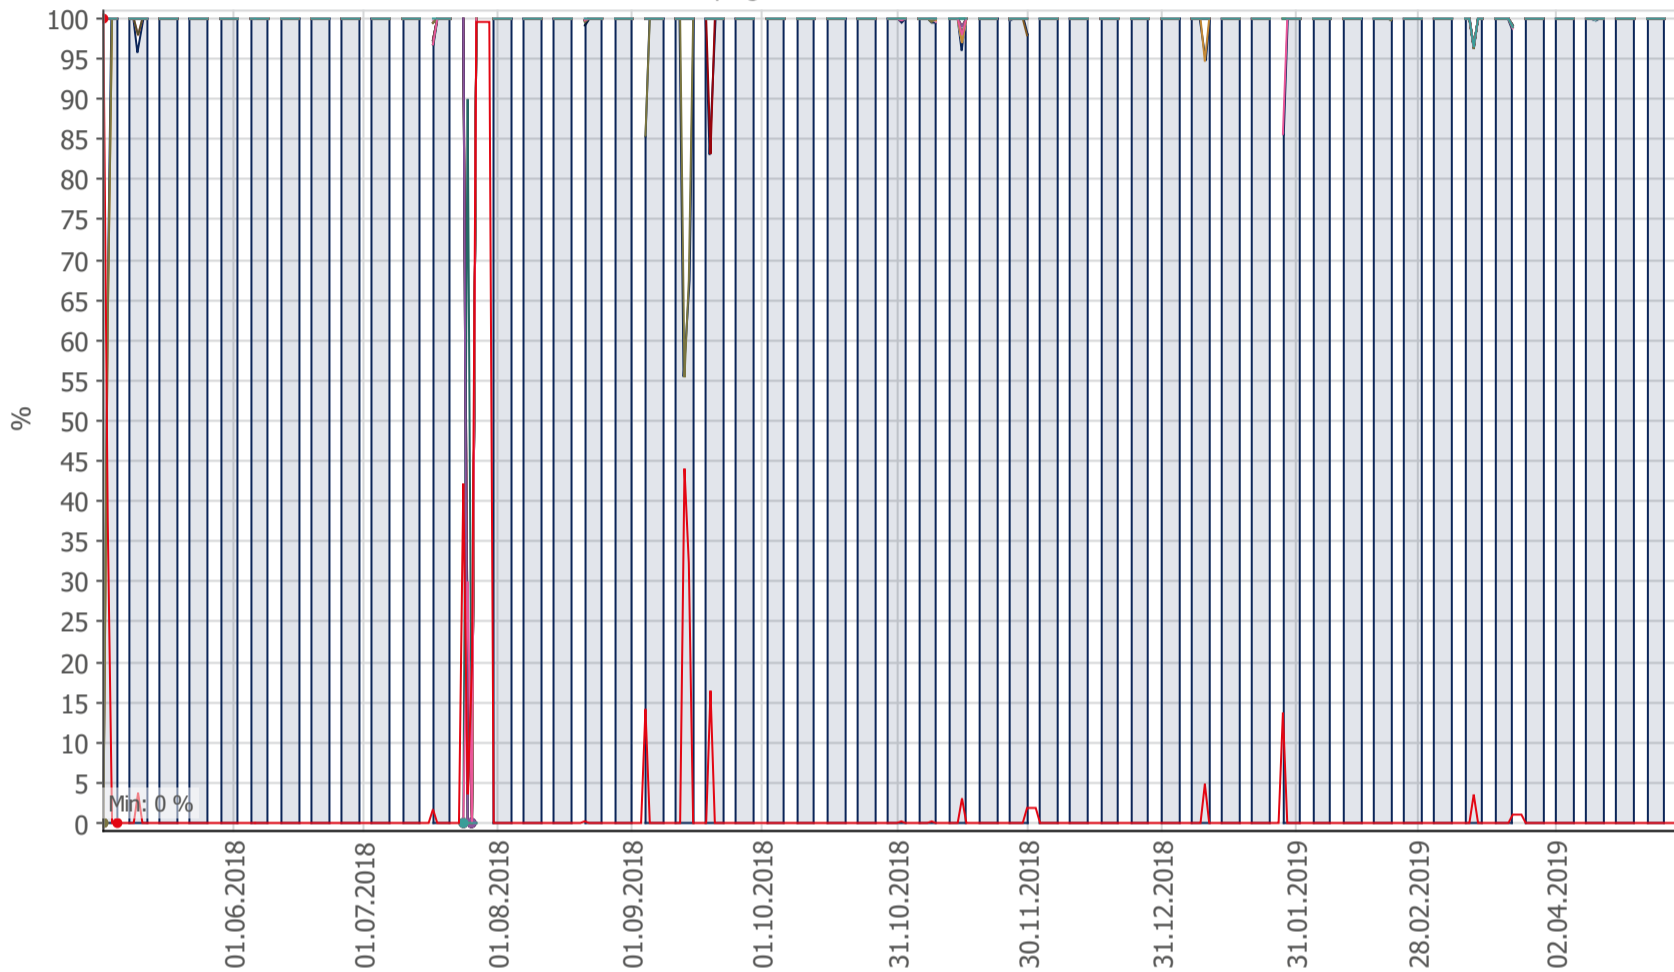

Oppetid KDRS Digitalt Depot: Business Process Digitalt Depot

Report Time Span:	01.05.2018 00:00:00 - 01.05.2019 00:00:00					
Report Hours:	Kontortid					
Sensor Type:	Business Process (60 s Interval)					
Probe, Group, Device:	Local probe > Local probe > prt-g-adminsone.kdrs.no					
Uptime Stats:	Up:	98,663 %	[83d 21h 13m 37s]	Down:	1,337 %	[01d 03h 16m 45s]
Request Stats:	Good:	98,576 %	[120909]	Failed:	1,424 %	[1746]
Average (Global State):	99 %					

Business Process Digitalt Depot
prt-g-adminsone.kdrs.no

PRTG Network Monitor 19.2.49.2018

01.05.2019 05:02:28 - 24 h Average - ID 3376

- Downtime (%)
- Global State
- SSL VPN
- EPP IKAR
- Fjerndepot nord
- Fjerndepot sør
- EPP IKAT
- EPP IKAMR
- EPP IKAVA
- Fake DNS
- EPP IKAK
- EPP IKAF
- EPP IKATO
- EPP ARKNOR
- EPP DRMBY
- EPP AAMA
- EPP FARKSF
- EPP TRDBY
- AD Sikker
- AD Admin