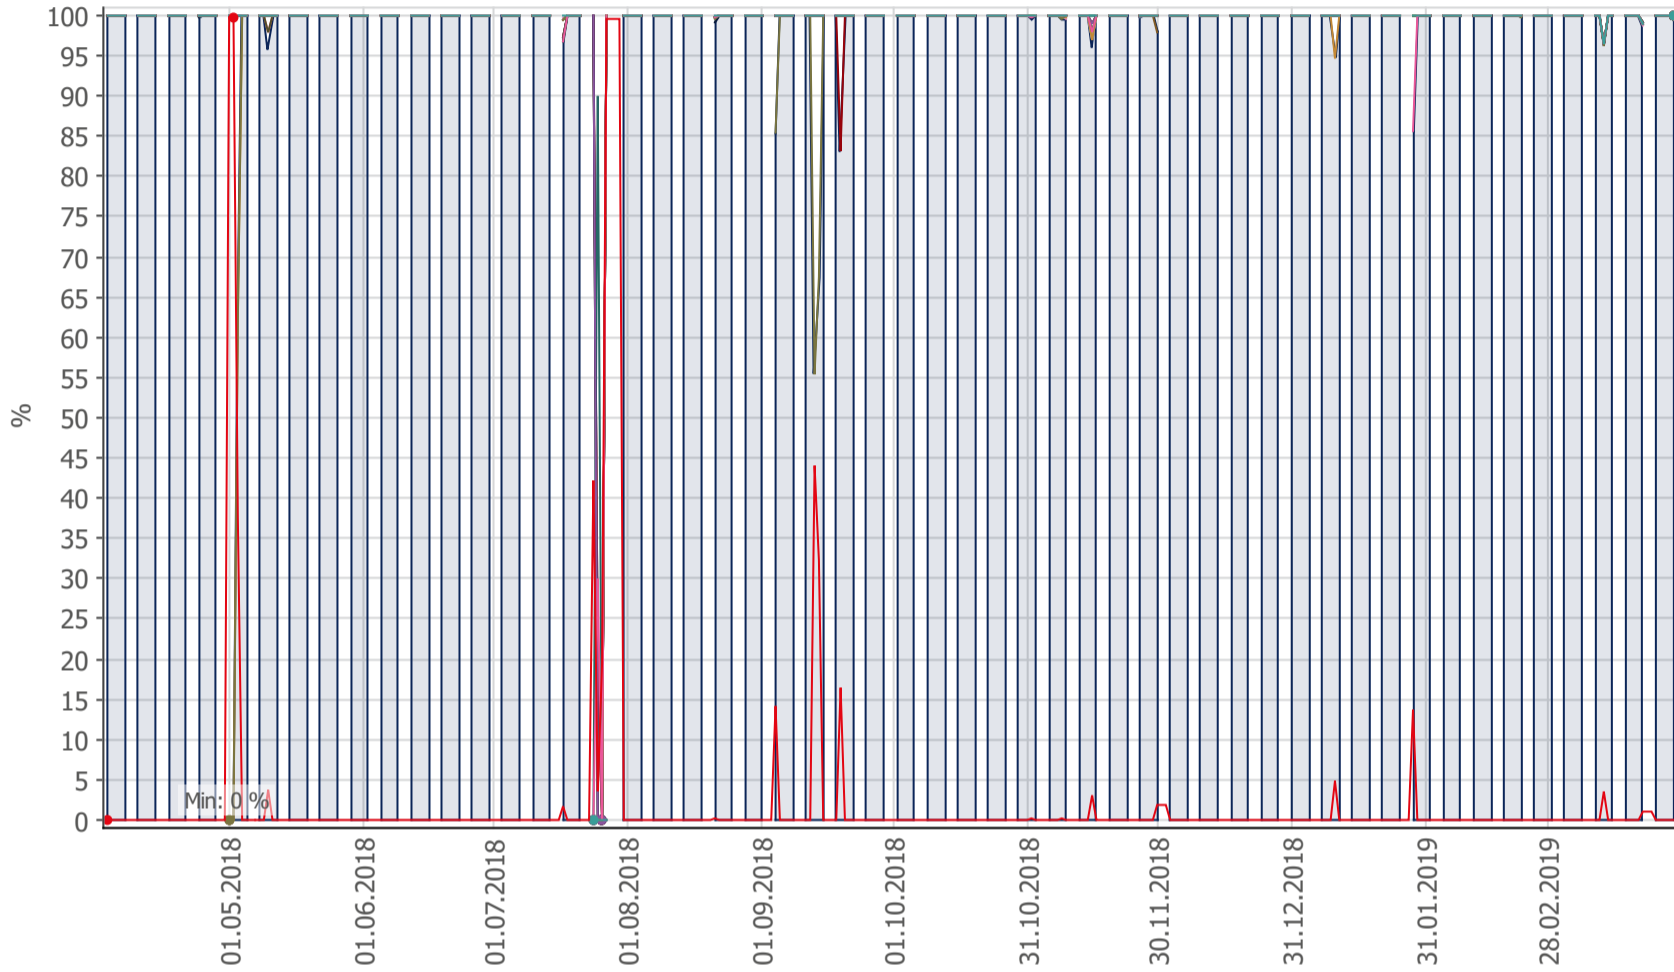

Oppetid KDRS Digitalt Depot: Business Process Digitalt Depot

Report Time Span:	01.04.2018 00:00:00 - 01.04.2019 00:00:00					
Report Hours:	Kontortid					
Sensor Type:	Business Process (60 s Interval)					
Probe, Group, Device:	Local probe > Local probe > prtq-adminsone.kdrs.no					
Uptime Stats:	Up:	98,265 %	[83d 05h 17m 48s]	Down:	1,735 %	[01d 11h 16m 10s]
Request Stats:	Good:	98,178 %	[119948]	Failed:	1,822 %	[2226]
Average (Global State):	98 %					

Business Process Digitalt Depot
prtq-adminsone.kdrs.no

PRTG Network Monitor 19.1.48.2929

01.04.2019 05:02:48 - 24 h Average - ID 3376

- Downtime
- EPP IKAR
- EPP IKAT
- Fake DNS
- EPP IKATO
- EPP AAMA
- AD Sikker
- Global State
- Fjerndepot nord
- EPP IKAMR
- EPP IKAK
- EPP ARKNOR
- EPP FARKSF
- AD Admin
- SSL VPN
- Fjerndepot sør
- EPP IKAVA
- EPP IKAF
- EPP DRMBY
- EPP TRDBY