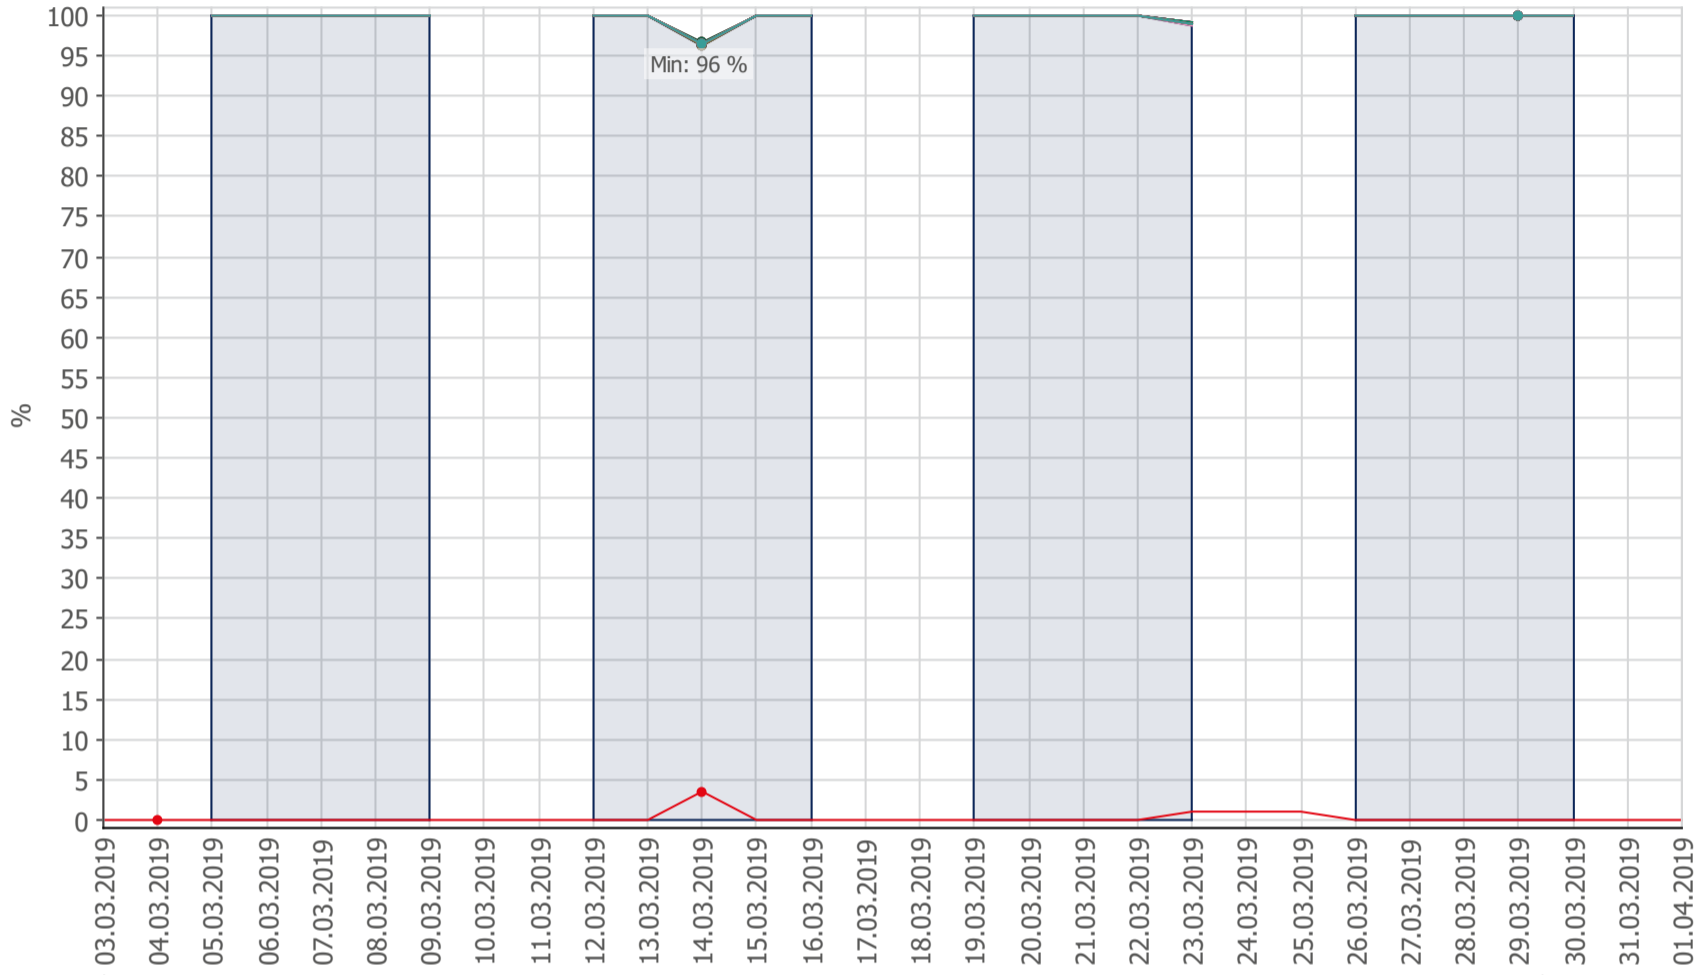

Oppetid KDRS Digitalt Depot: Business Process Digitalt Depot

Report Time Span:	01.03.2019 00:00:00 - 01.04.2019 00:00:00					
Report Hours:	Kontortid					
Sensor Type:	Business Process (60 s Interval)					
Probe, Group, Device:	Local probe > Local probe > prtq-adminsone.kdrs.no					
Uptime Stats:	Up:	99,781 %	[06d 23h 19m 09s]	Down:	0,219 %	[22m 00s]
Request Stats:	Good:	99,762 %	[10050]	Failed:	0,238 %	[24]
Average (Global State):	100 %					

Business Process Digitalt Depot
prtq-adminsone.kdrs.no

PRTG Network Monitor 19.1.48.2929

01.04.2019 00:02:17 - 24 h Average - ID 3376

- Downtime (%)
- Global State
- SSL VPN
- EPP IKAR
- Fjerndepot nord
- Fjerndepot sør
- EPP IKAT
- EPP IKAMR
- EPP IKAVA
- Fake DNS
- EPP IKAK
- EPP IKAF
- EPP IKATO
- EPP ARKNOR
- EPP DRMBY
- EPP AAMA
- EPP FARKSF
- EPP TRDBY
- AD Sikker
- AD Admin