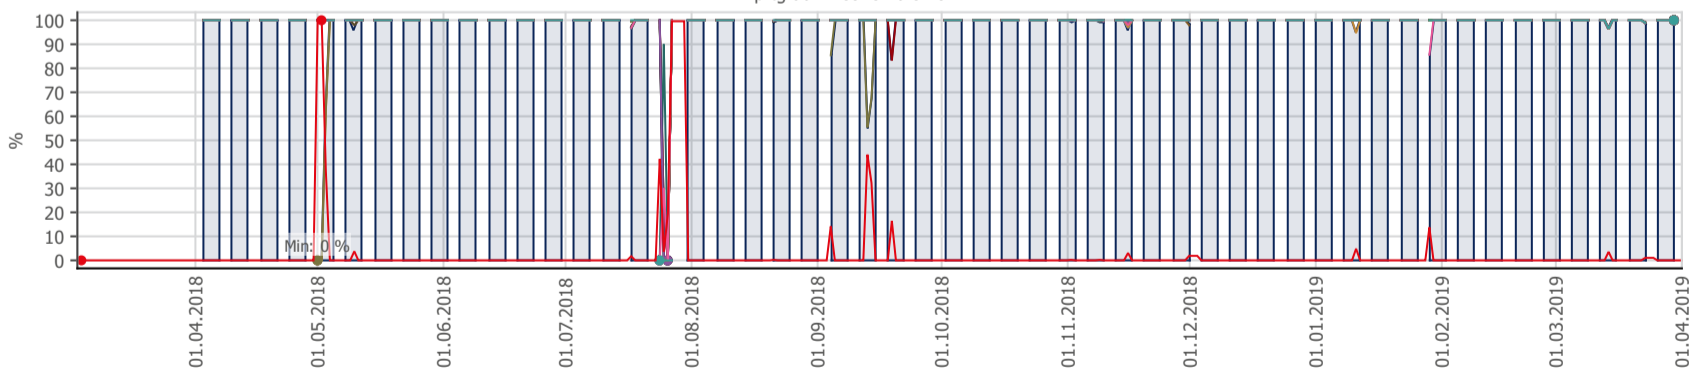

Business Process Digitalt Depot
prtq-adminsone.kdrs.no

PRTG Network Monitor 19.1.48.2929

01.04.2019 00:03:10 - 24 h Average - ID 3376

Channel	Average
Global State	100 %
SSL VPN	100 %
EPP IKAR	100 %
Fjerndepot nord	100 %
Fjerndepot sør	100 %
EPP IKAT	100 %
EPP IKAMR	100 %
EPP IKAVA	100 %