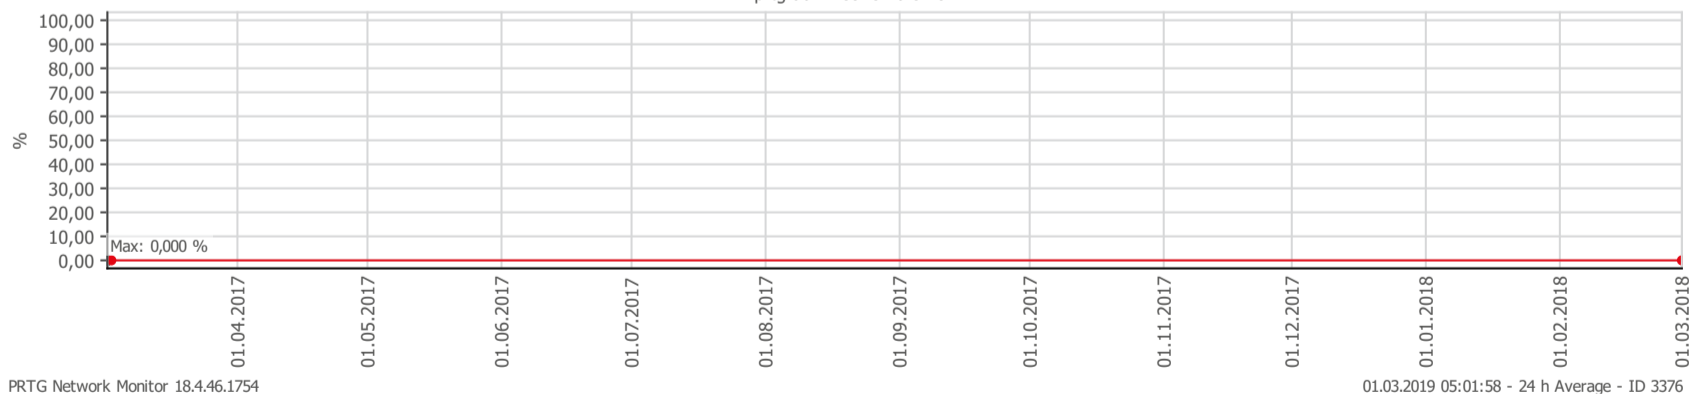

Business Process Digitalt Depot
prt-g-adminsone.kdrs.no

Channel	Average
Global State	98 %
SSL VPN	100 %
EPP IKAR	100 %
Fjerndepot nord	99 %
Fjerndepot sør	99 %
EPP IKAT	100 %
EPP IKAMR	100 %
EPP IKAVA	100 %