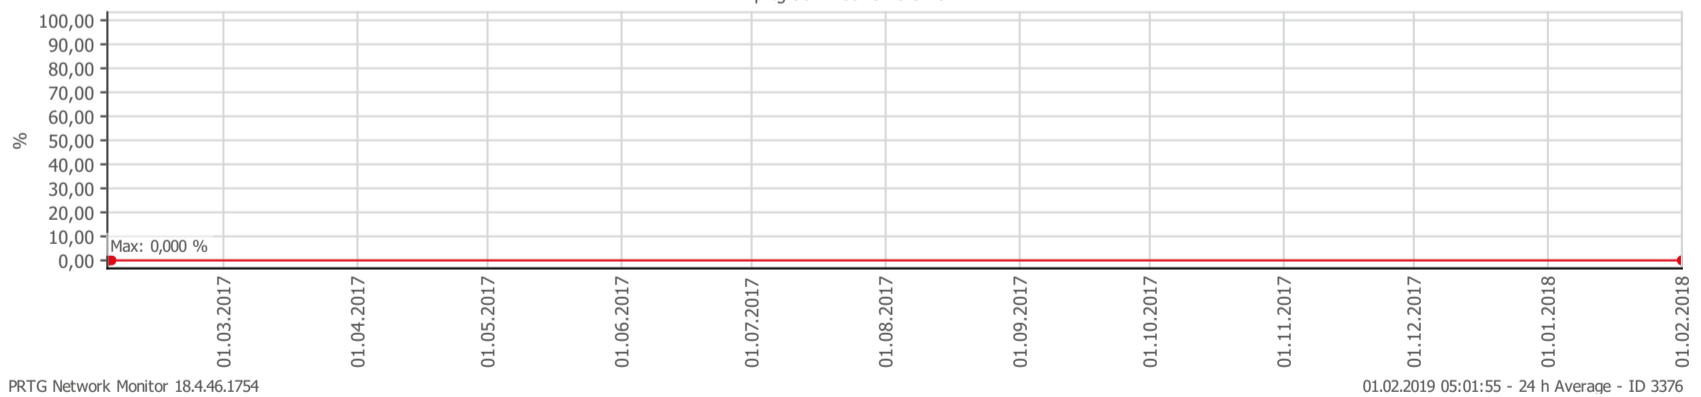

Business Process Digitalt Depot
prt-g-adminsone.kdrs.no

Channel	Average
Global State	98 %
SSL VPN	100 %
EPP IKAR	100 %
Fjerndepot nord	99 %
Fjerndepot sør	99 %
EPP IKAT	100 %
EPP IKAMR	100 %
EPP IKAVA	100 %