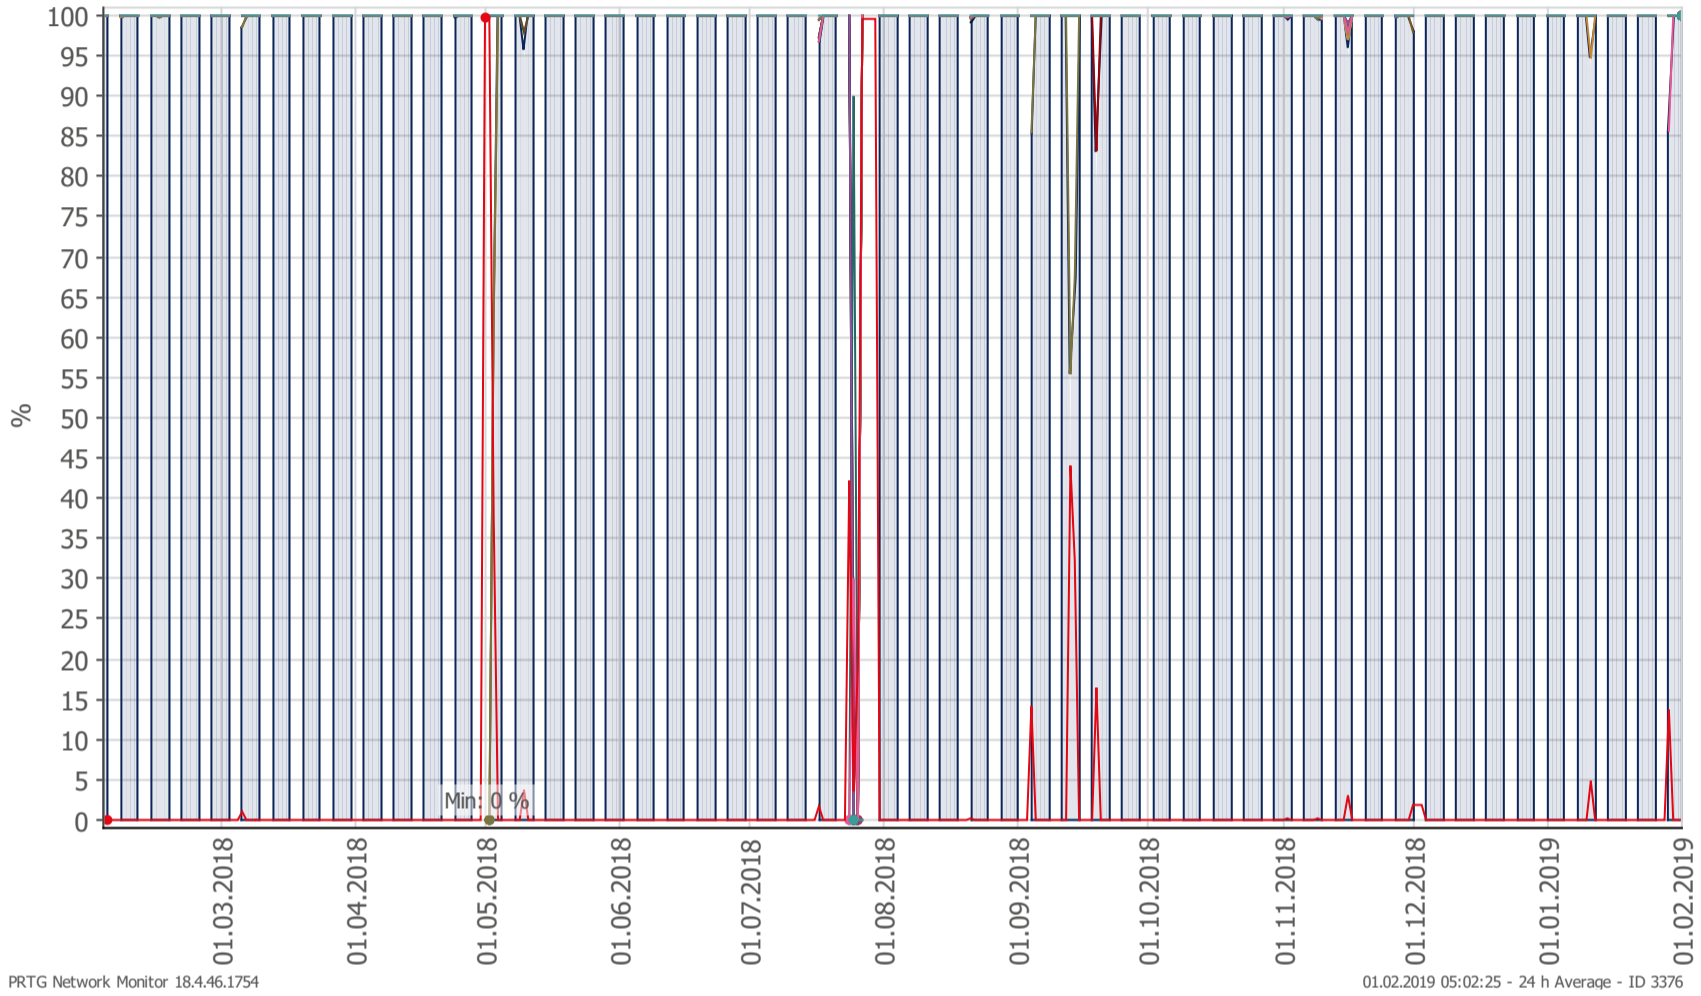

Oppetid KDRS Digitalt Depot: Business Process Digitalt Depot

Report Time Span:	01.02.2018 00:00:00 - 01.02.2019 00:00:00					
Report Hours:	Kontortid					
Sensor Type:	Business Process (60 s Interval)					
Probe, Group, Device:	Local probe > Local probe > prt-g-adminsone.kdrs.no					
Uptime Stats:	Up:	98,286 %	[83d 13h 44m 55s]	Down:	1,714 %	[01d 10h 59m 10s]
Request Stats:	Good:	98,198 %	[120451]	Failed:	1,802 %	[2210]
Average (Global State):	98 %					

Business Process Digitalt Depot
prt-g-adminsone.kdrs.no

- Downtime (%)
- Global State
- SSL VPN
- EPP IKAR
- Fjerndepot nord
- Fjerndepot sør
- EPP IKAT
- EPP IKAMR
- EPP IKAVA
- Fake DNS
- EPP IKAK
- EPP IKAF
- EPP IKATO
- EPP ARKNOR
- EPP DRMBY
- EPP AAMA
- EPP FARKSF
- EPP TRDBY
- AD Sikker
- AD Admin