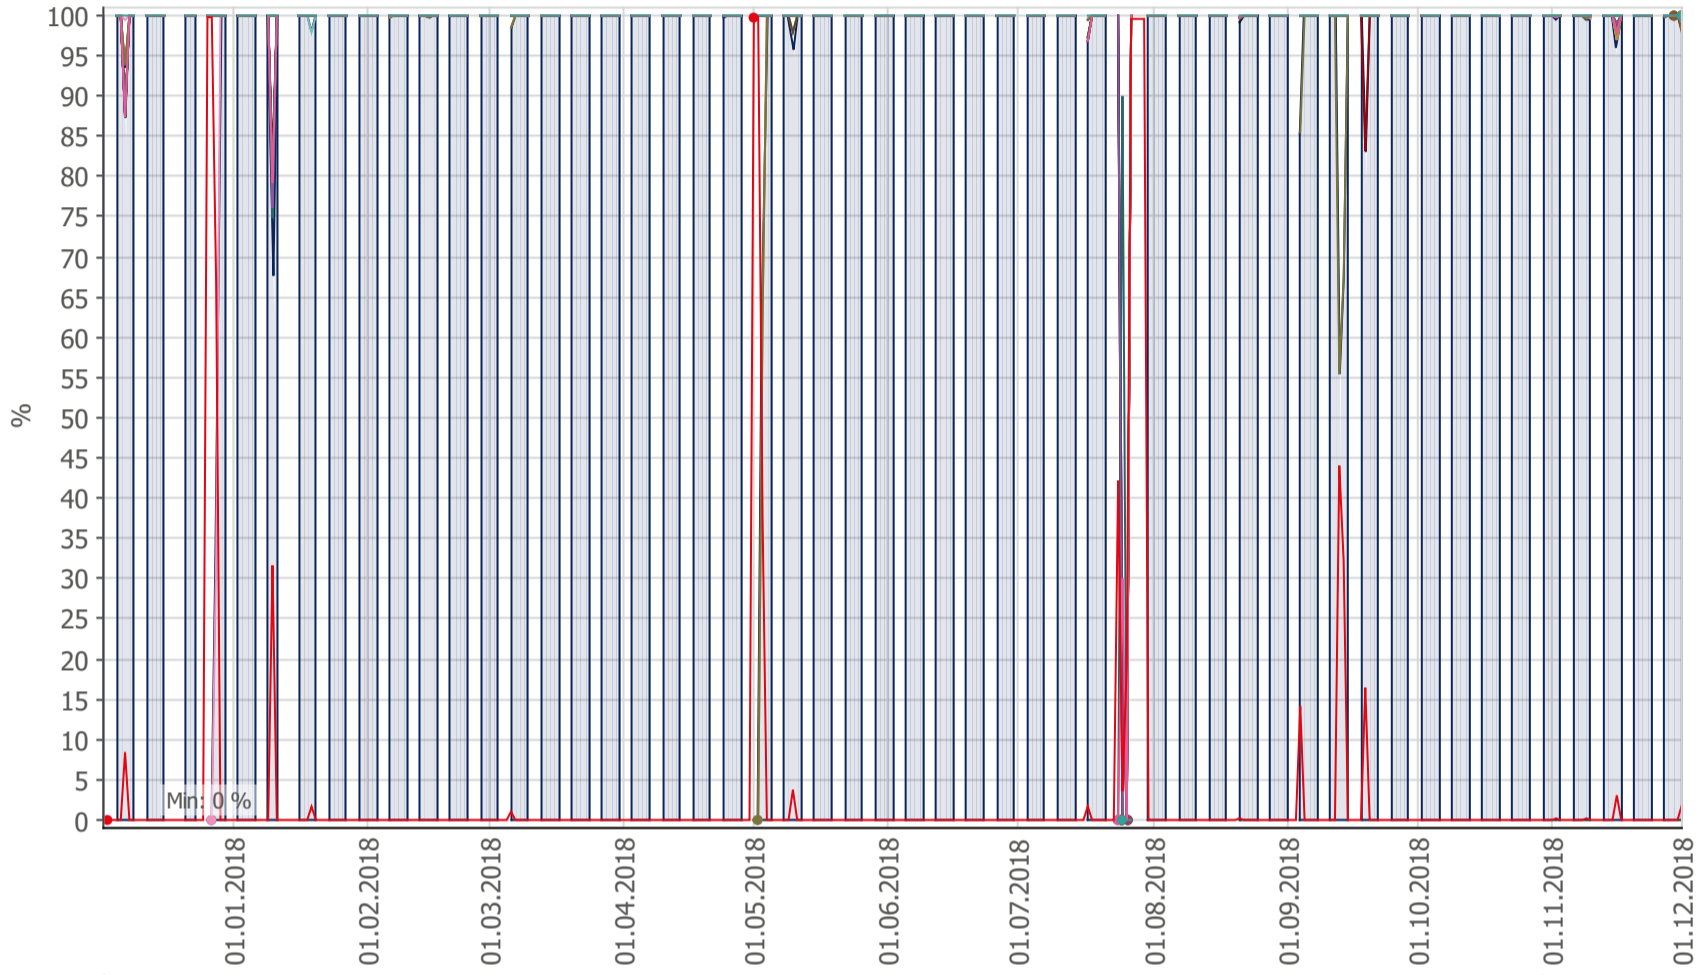

Oppetid KDRS Digitalt Depot: Business Process Digitalt Depot

Report Time Span:	01.12.2017 00:00:00 - 01.12.2018 00:00:00					
Report Hours:	Kontortid					
Sensor Type:	Business Process (60 s Interval)					
Probe, Group, Device:	Local probe > Local probe > prt-g-adminsone.kdrs.no					
Uptime Stats:	Up:	97,087 %	[80d 23h 50m 58s]	Down:	2,913 %	[02d 10h 19m 52s]
Request Stats:	Good:	96,996 %	[116726]	Failed:	3,004 %	[3615]
Average (Global State):	97 %					

Business Process Digitalt Depot
prt-g-adminsone.kdrs.no

- Downtime (%)
- Global State
- SSL VPN
- EPP IKAR
- Fjerndepot nord
- Fjerndepot sør
- EPP IKAT
- EPP IKAMR
- EPP IKAVA
- Fake DNS
- EPP IKAK
- EPP IKAF
- EPP IKATO
- EPP ARKNOR
- EPP DRMBY
- EPP AAMA
- EPP FARKSF
- EPP TRDBY
- AD Sikker
- AD Admin