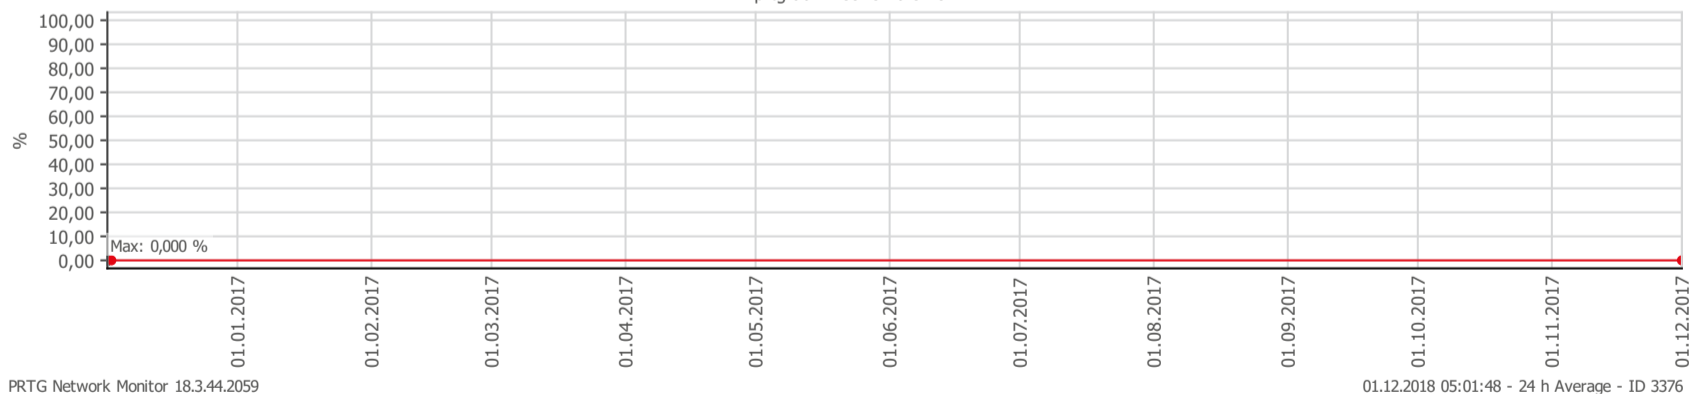

Business Process Digitalt Depot
prt-g-adminsone.kdrs.no

Channel	Average
Global State	97 %
SSL VPN	100 %
EPP IKAR	100 %
Fjerndepot nord	99 %
Fjerndepot sør	99 %
EPP IKAT	100 %
EPP IKAMR	100 %
EPP IKAVA	100 %