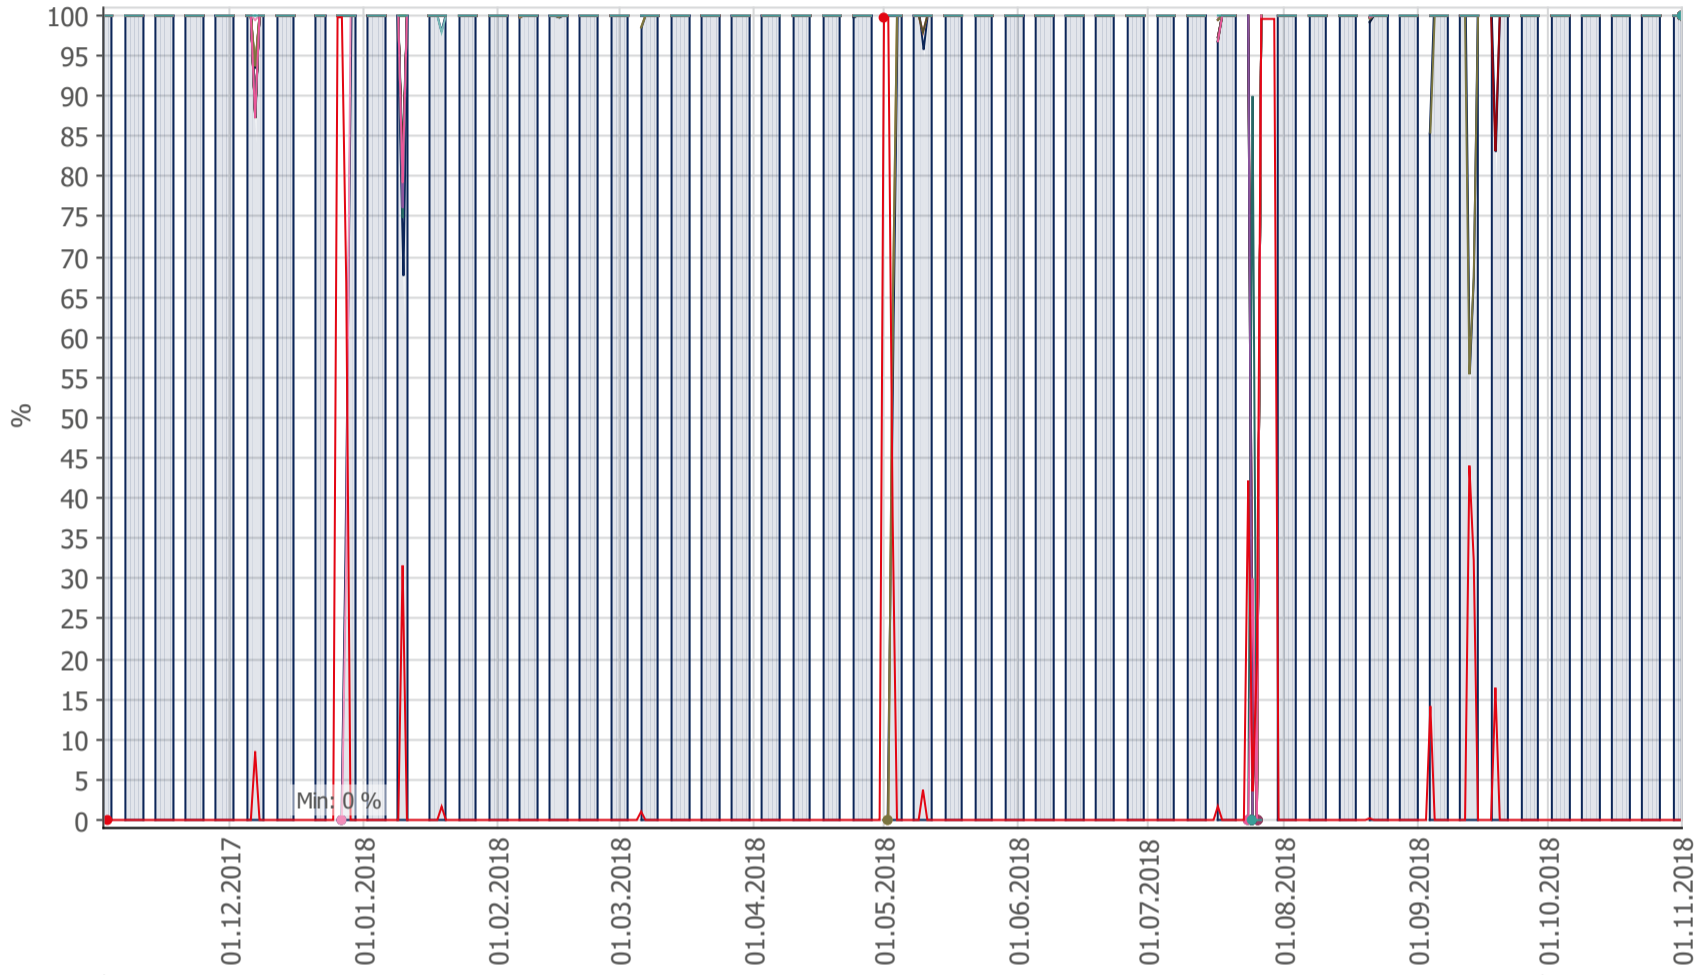

Oppetid KDRS Digitalt Depot: Business Process Digitalt Depot

Report Time Span:	01.11.2017 00:00:00 - 01.11.2018 00:00:00					
Report Hours:	Kontortid					
Sensor Type:	Business Process (60 s Interval)					
Probe, Group, Device:	Local probe > Local probe > prt-g-adminsone.kdrs.no					
Uptime Stats:	Up:	97,108 %	[81d 07h 09m 19s]	Down:	2,892 %	[02d 10h 05m 52s]
Request Stats:	Good:	97,024 %	[117173]	Failed:	2,976 %	[3594]
Average (Global State):	97 %					

Business Process Digitalt Depot
prt-g-adminsone.kdrs.no

PRTG Network Monitor 18.3.44.2059

01.11.2018 05:02:20 - 24 h Average - ID 3376

- Downtime (%)
- Global State
- SSL VPN
- EPP IKAR
- Fjerndepot nord
- Fjerndepot sør
- EPP IKAT
- EPP IKAMR
- EPP IKAVA
- Fake DNS
- EPP IKAK
- EPP IKAF
- EPP IKATO
- EPP ARKNOR
- EPP DRMBY
- EPP AAMA
- EPP FARKSF
- EPP TRDBY
- AD Sikker
- AD Admin