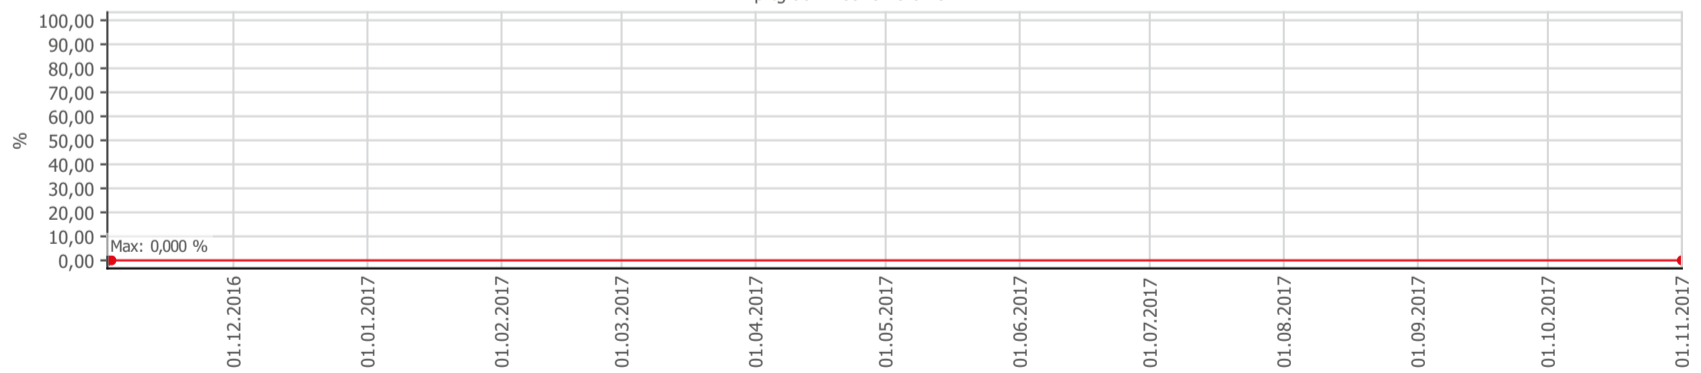

Business Process Digitalt Depot
prt-g-adminsone.kdrs.no

PRTG Network Monitor 18.3.44.2059

01.11.2018 05:01:52 - 24 h Average - ID 3376

Channel	Average
Global State	97 %
SSL VPN	100 %
EPP IKAR	100 %
Fjerndepot nord	99 %
Fjerndepot sør	99 %
EPP IKAT	100 %
EPP IKAMR	100 %
EPP IKAVA	100 %