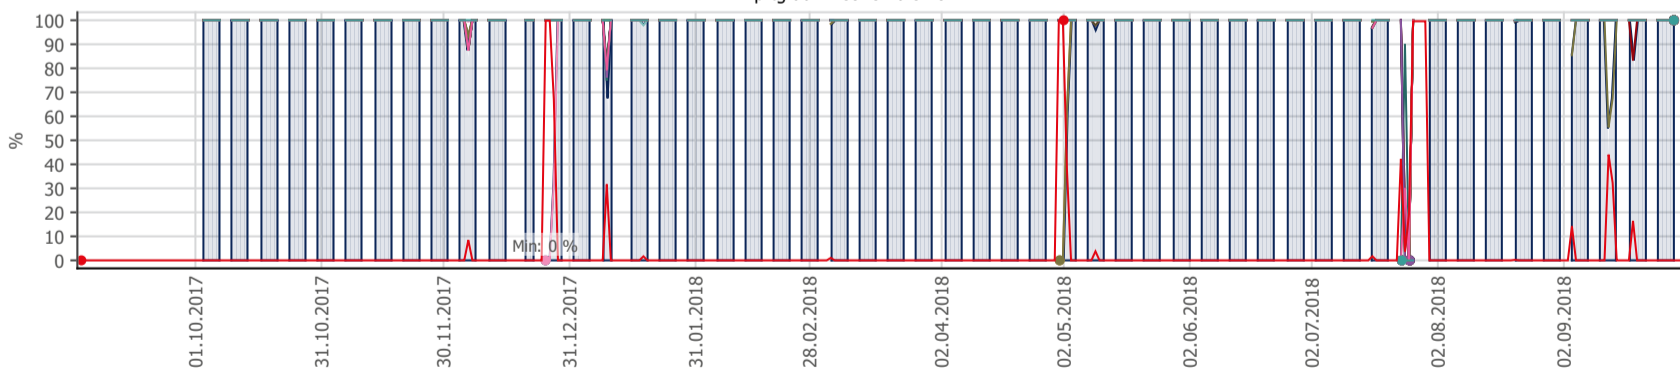

Business Process Digitalt Depot
prtq-adminsone.kdrs.no

PRTG Network Monitor 18.2.41.1652

01.10.2018 00:01:41 - 24 h Average - ID 3376

Channel	Average
Global State	95 %
SSL VPN	100 %
EPP IKAR	100 %
Fjerndepot nord	95 %
Fjerndepot sør	100 %
EPP IKAT	100 %
EPP IKAMR	100 %
EPP IKAVA	99 %