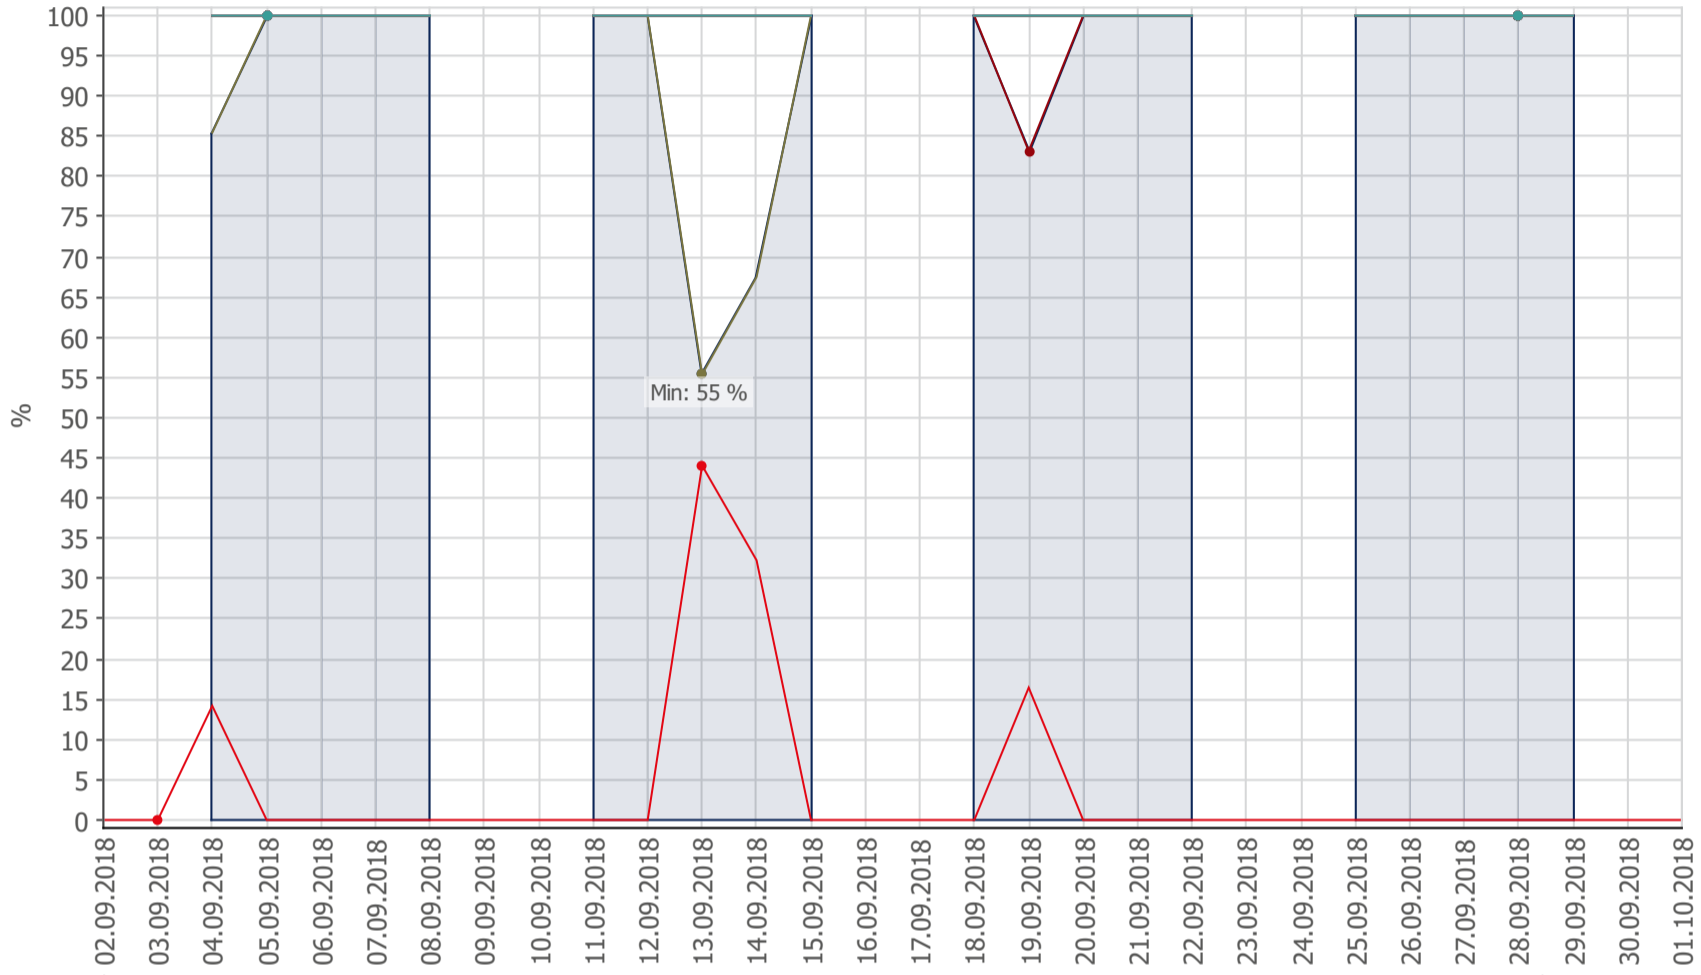

Oppetid KDRS Digitalt Depot: Business Process Digitalt Depot

Report Time Span:	01.09.2018 00:00:00 - 01.10.2018 00:00:00					
Report Hours:	Kontortid					
Sensor Type:	Business Process (60 s Interval)					
Probe, Group, Device:	Local probe > Local probe > prtq-adminsone.kdrs.no					
Uptime Stats:	Up:	95 %	[06d 07h 15m 47s]	Down:	5 %	[08h 34m 21s]
Request Stats:	Good:	95 %	[9082]	Failed:	5 %	[522]
Average (Global State):	95 %					

Business Process Digitalt Depot
prtq-adminsone.kdrs.no

PRTG Network Monitor 18.2.41.1652

01.10.2018 00:00:45 - 24 h Average - ID 3376

- Downtime
- EPP IKAR
- EPP IKAT
- Fake DNS
- EPP IKATO
- EPP AAMA
- AD Sikker
- Global State
- Fjerndepot nord
- EPP IKAMR
- EPP IKAK
- EPP ARKNOR
- EPP FARKSF
- AD Admin
- SSL VPN
- Fjerndepot sør
- EPP IKAVA
- EPP IKAF
- EPP DRMBY
- EPP TRDBY