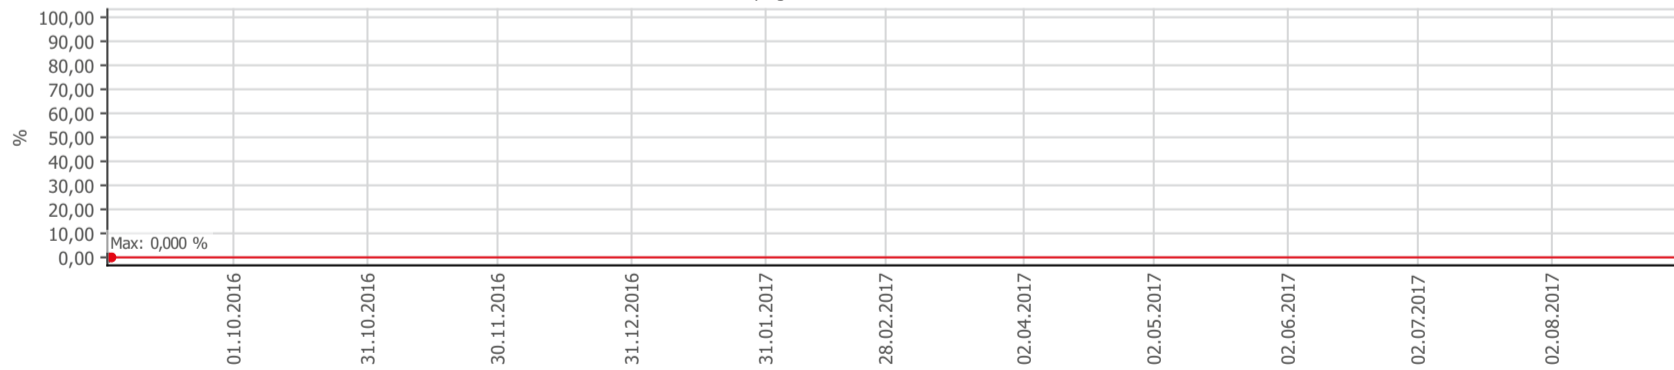

Business Process Digitalt Depot
prt-g-adminsone.kdrs.no

PRTG Network Monitor 18.2.41.1652

01.09.2018 05:01:53 - 24 h Average - ID 3376

Channel	Average
Global State	97 %
SSL VPN	100 %
EPP IKAR	100 %
Fjerndepot nord	99 %
Fjerndepot sør	99 %
EPP IKAT	100 %
EPP IKAMR	100 %
EPP IKAVA	100 %