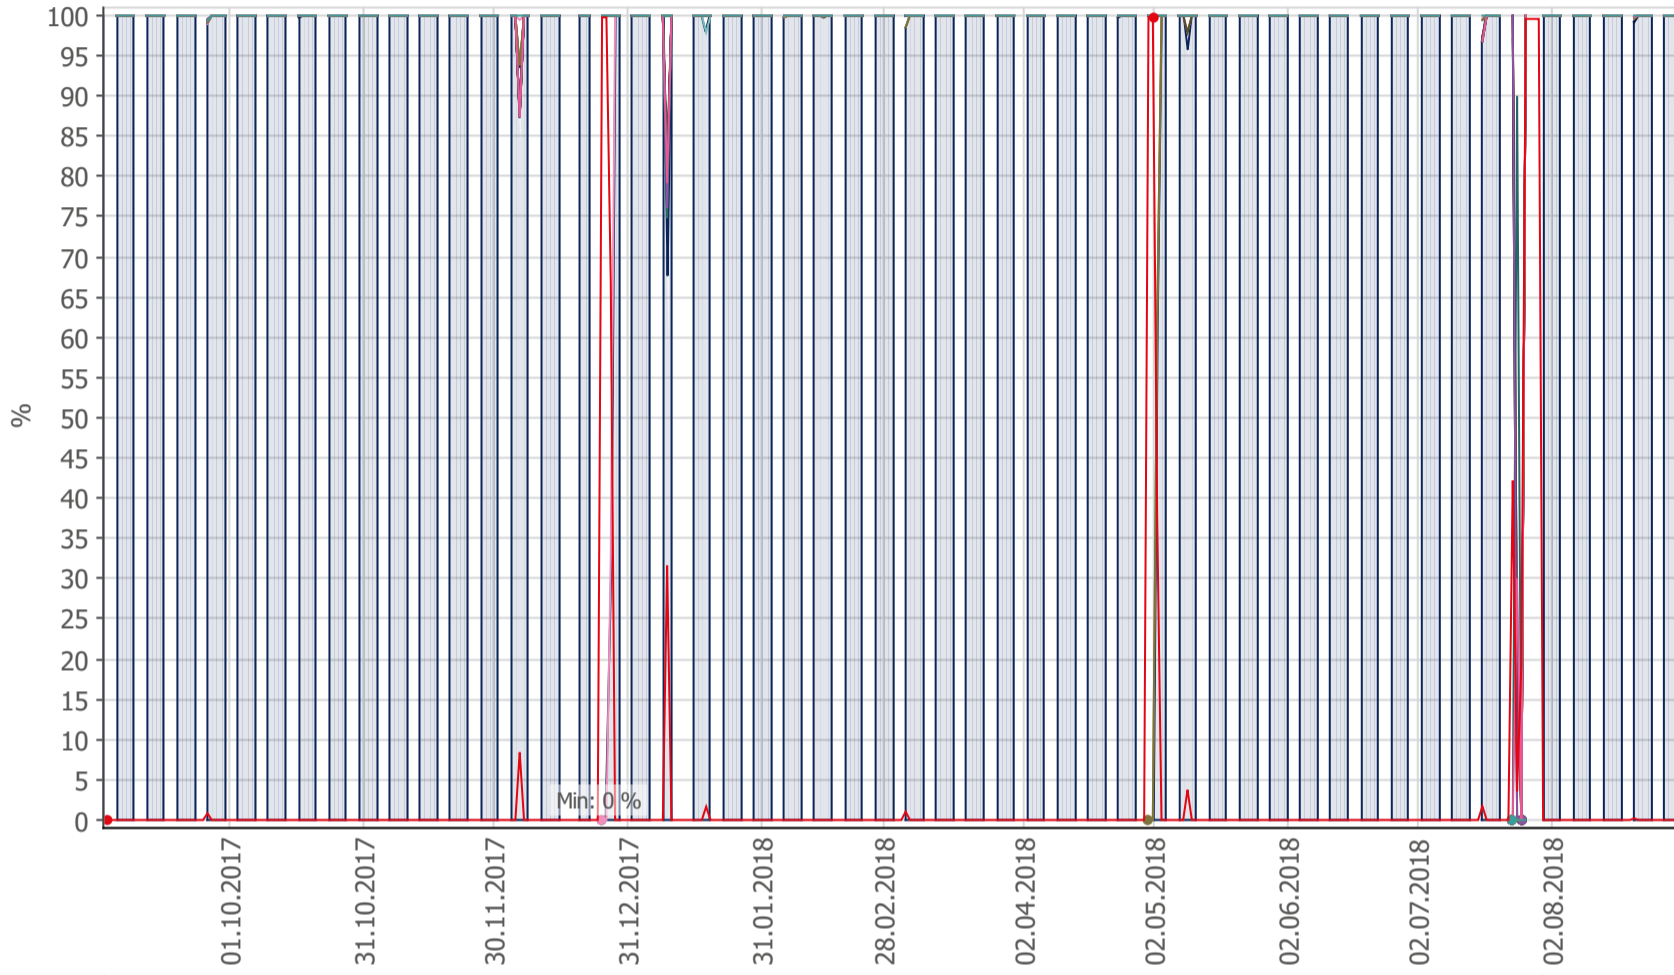

Oppetid KDRS Digitalt Depot: Business Process Digitalt Depot

Report Time Span:	01.09.2017 00:00:00 - 01.09.2018 00:00:00					
Report Hours:	Kontortid					
Sensor Type:	Business Process (60 s Interval)					
Probe, Group, Device:	Local probe > Local probe > prt-g-adminsone.kdrs.no					
Uptime Stats:	Up:	97,532 %	[81d 15h 36m 55s]	Down:	2,468 %	[02d 01h 35m 31s]
Request Stats:	Good:	97,451 %	[117687]	Failed:	2,549 %	[3078]
Average (Global State):	97 %					

Business Process Digitalt Depot
prt-g-adminsone.kdrs.no

PRTG Network Monitor 18.2.41.1652

01.09.2018 05:02:47 - 24 h Average - ID 3376

- Downtime (%)
- Global State
- SSL VPN
- EPP IKAR
- Fjerndepot nord
- Fjerndepot sør
- EPP IKAT
- EPP IKAMR
- EPP IKAVA
- Fake DNS
- EPP IKAK
- EPP IKAF
- EPP IKATO
- EPP ARKNOR
- EPP DRMBY
- EPP AAMA
- EPP FARKSF
- EPP TRDBY
- AD Sikker
- AD Admin