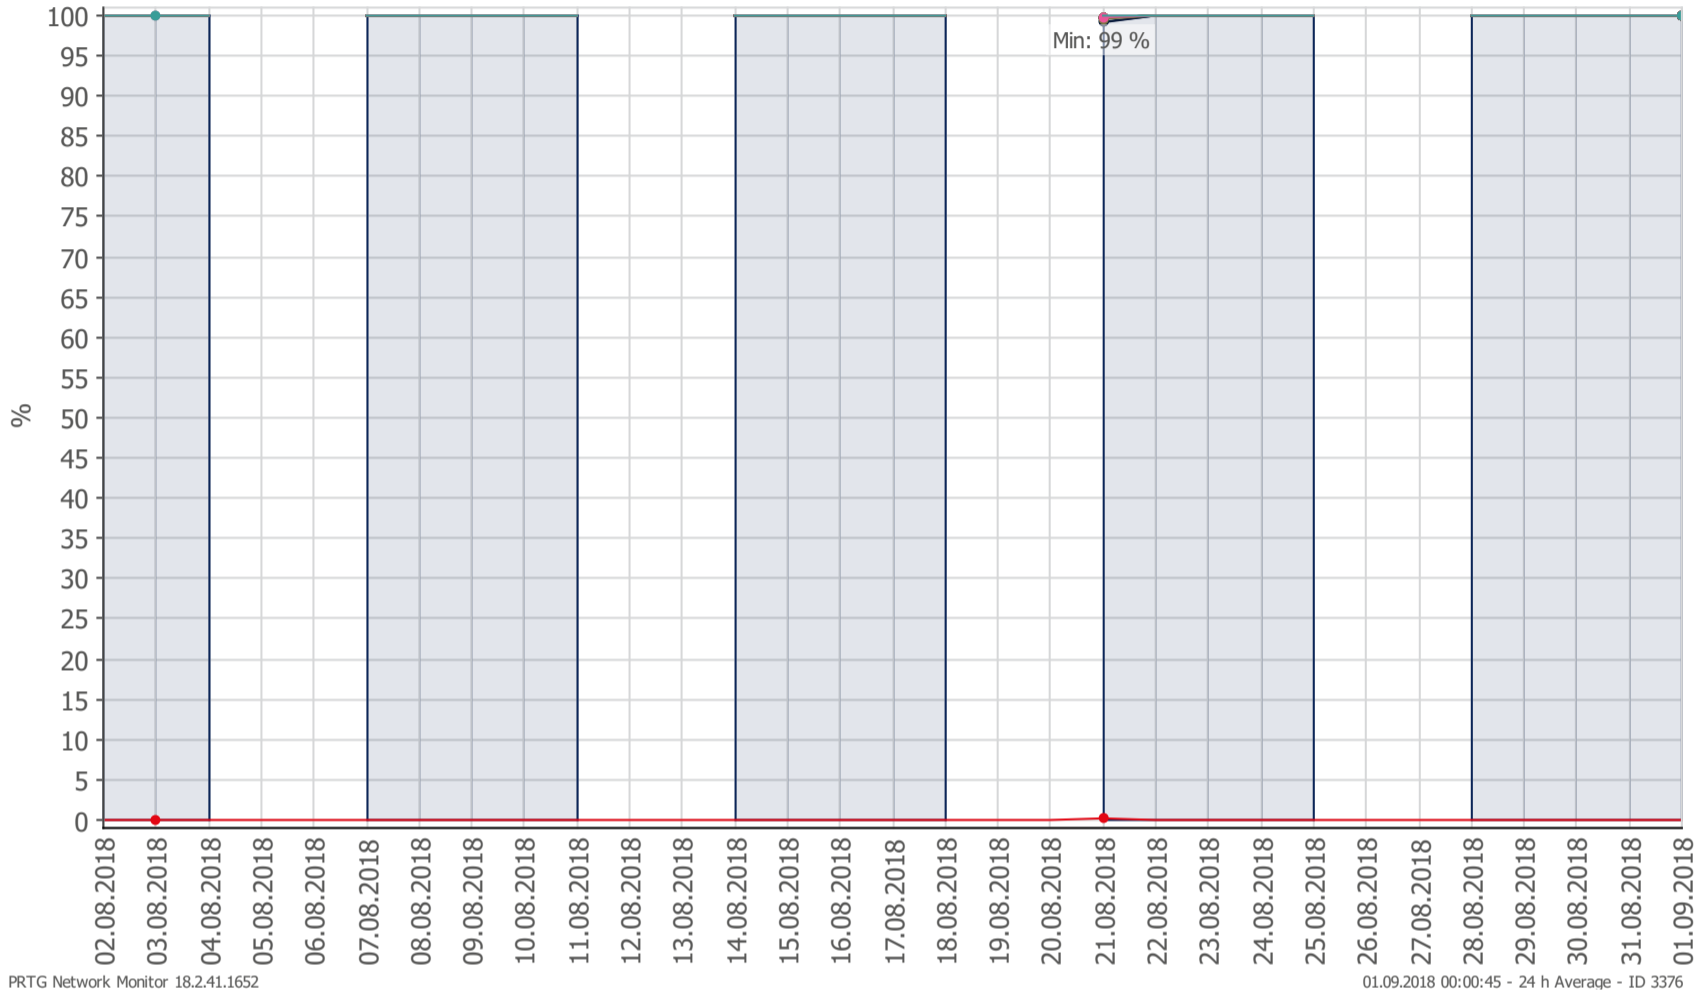

Oppetid KDRS Digitalt Depot: Business Process Digitalt Depot

Report Time Span:	01.08.2018 00:00:00 - 01.09.2018 00:00:00					
Report Hours:	Kontortid					
Sensor Type:	Business Process (60 s Interval)					
Probe, Group, Device:	Local probe > Local probe > prtg-adminsone.kdrs.no					
Uptime Stats:	Up:	99,99 %	[07d 15h 46m 56s]	Down:	0,01 %	[01m 03s]
Request Stats:	Good:	99,964 %	[11035]	Failed:	0,036 %	[4]
Average (Global State):	100 %					

Business Process Digitalt Depot
prtg-adminsone.kdrs.no

PRTG Network Monitor 18.2.41.1652

01.09.2018 00:00:45 - 24 h Average - ID 3376

- Downtime
- EPP IKAR
- EPP IKAT
- Fake DNS
- EPP IKATO
- EPP AAMA
- AD Sikker
- Global State
- Fjerndepot nord
- EPP IKAMR
- EPP IKAK
- EPP ARKNOR
- EPP FARKSF
- AD Admin
- SSL VPN
- Fjerndepot sør
- EPP IKAVA
- EPP IKAF
- EPP DRMBY
- EPP TRDBY