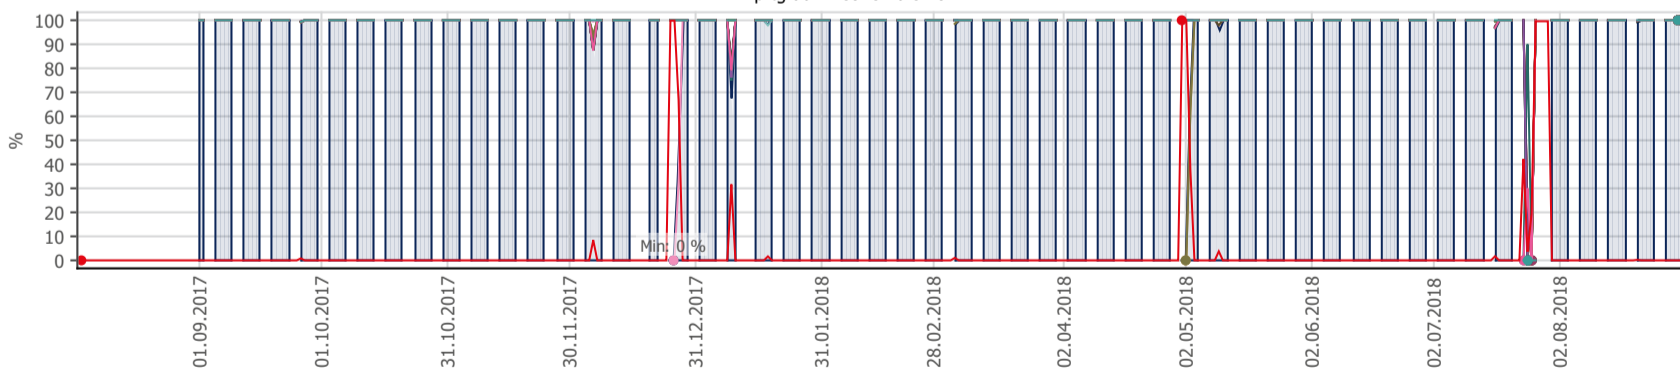

Business Process Digitalt Depot
prtg-adminsone.kdrs.no

PRTG Network Monitor 18.2.41.1652

01.09.2018 00:01:39 - 24 h Average - ID 3376

Channel	Average
Global State	100 %
SSL VPN	100 %
EPP IKAR	100 %
Fjerndepot nord	100 %
Fjerndepot sør	100 %
EPP IKAT	100 %
EPP IKAMR	100 %
EPP IKAVA	100 %