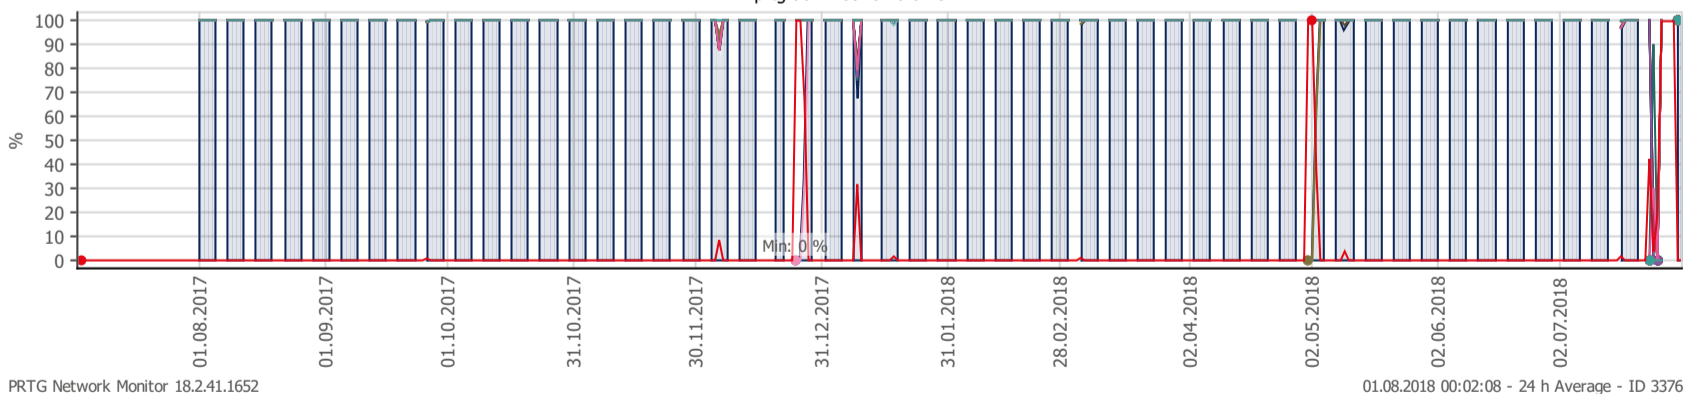

Business Process Digitalt Depot
prtq-adminsone.kdrs.no

Channel	Average
Global State	95 %
SSL VPN	95 %
EPP IKAR	98 %
Fjerndepot nord	98 %
Fjerndepot sør	98 %
EPP IKAT	98 %
EPP IKAMR	99 %
EPP IKAVA	98 %