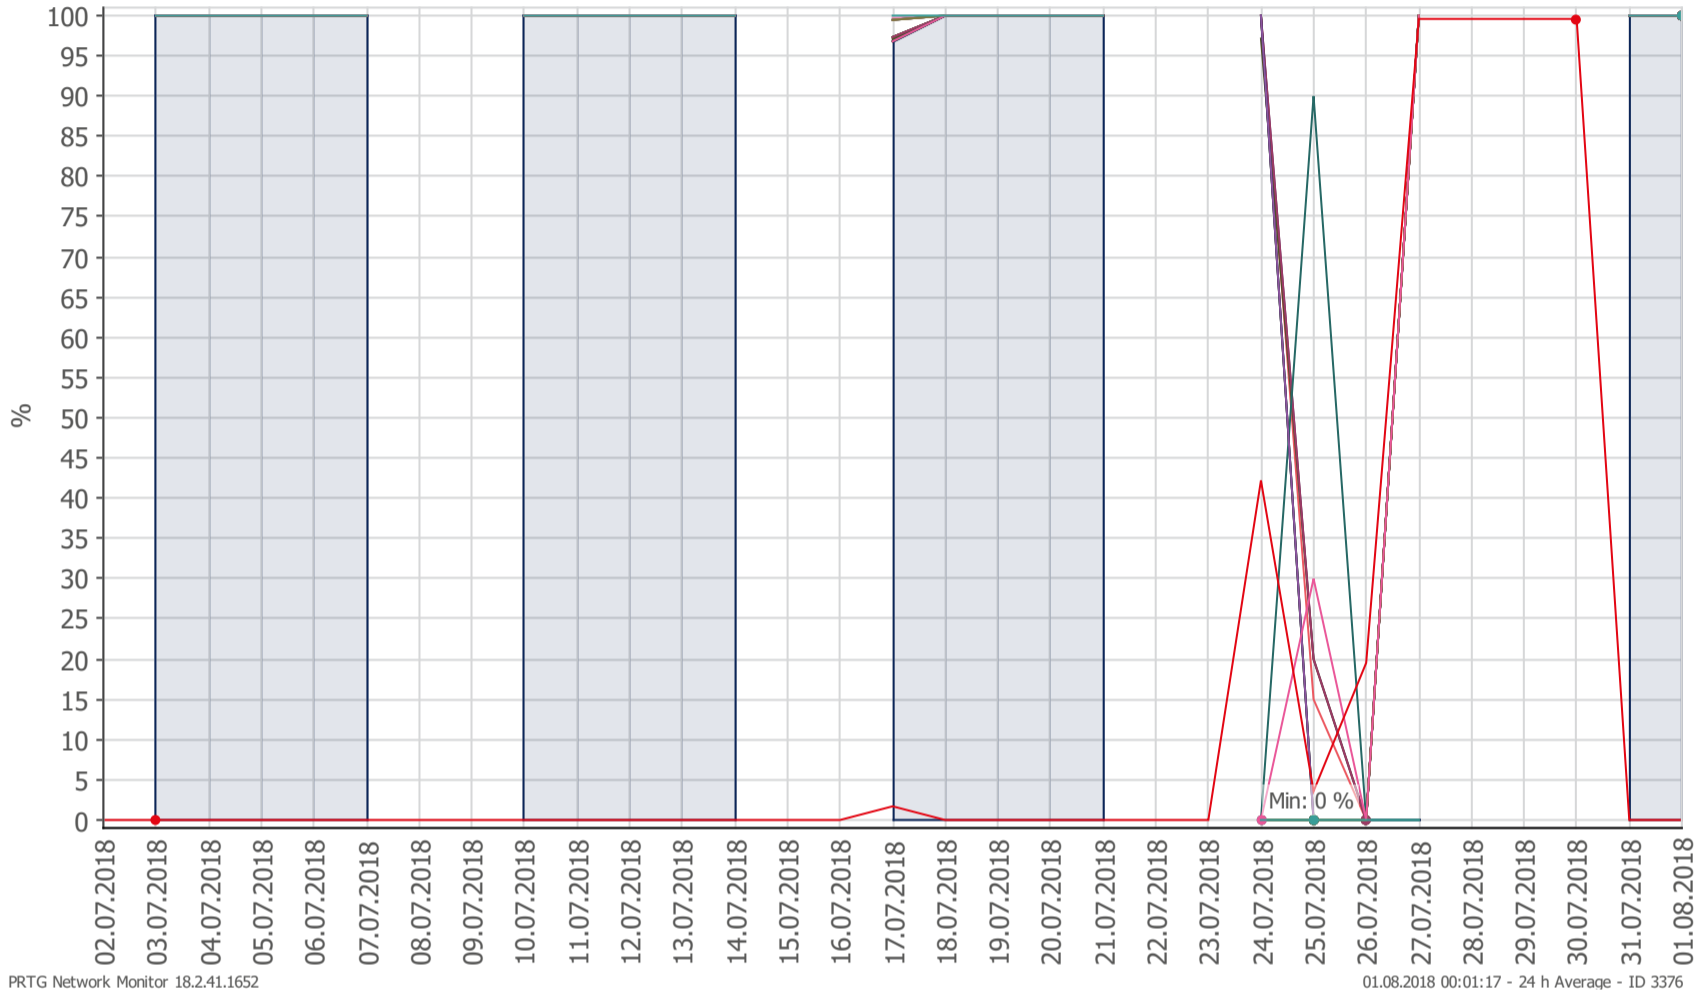

Oppetid KDRS Digitalt Depot: Business Process Digitalt Depot

Report Time Span:	01.07.2018 00:00:00 - 01.08.2018 00:00:00					
Report Hours:	Kontortid					
Sensor Type:	Business Process (60 s Interval)					
Probe, Group, Device:	Local probe > Local probe > prtq-adminsone.kdrs.no					
Uptime Stats:	Up:	96,147 %	[05d 13h 54m 12s]	Down:	3,853 %	[05h 21m 56s]
Request Stats:	Good:	95,262 %	[8043]	Failed:	4,738 %	[400]
Average (Global State):	95 %					

Business Process Digitalt Depot
prtq-adminsone.kdrs.no

■ Downtime	(%) ■ Global State	■ SSL VPN
■ EPP IKAR	■ Fjerndepot nord	■ Fjerndepot sør
■ EPP IKAT	■ EPP IKAMR	■ EPP IKAVA
■ Fake DNS	■ EPP IKAK	■ EPP IKAF
■ EPP IKATO	■ EPP ARKNOR	■ EPP DRMBY
■ EPP AAMA	■ EPP FARKSF	■ EPP TRDBY
■ AD Sikker	■ AD Admin