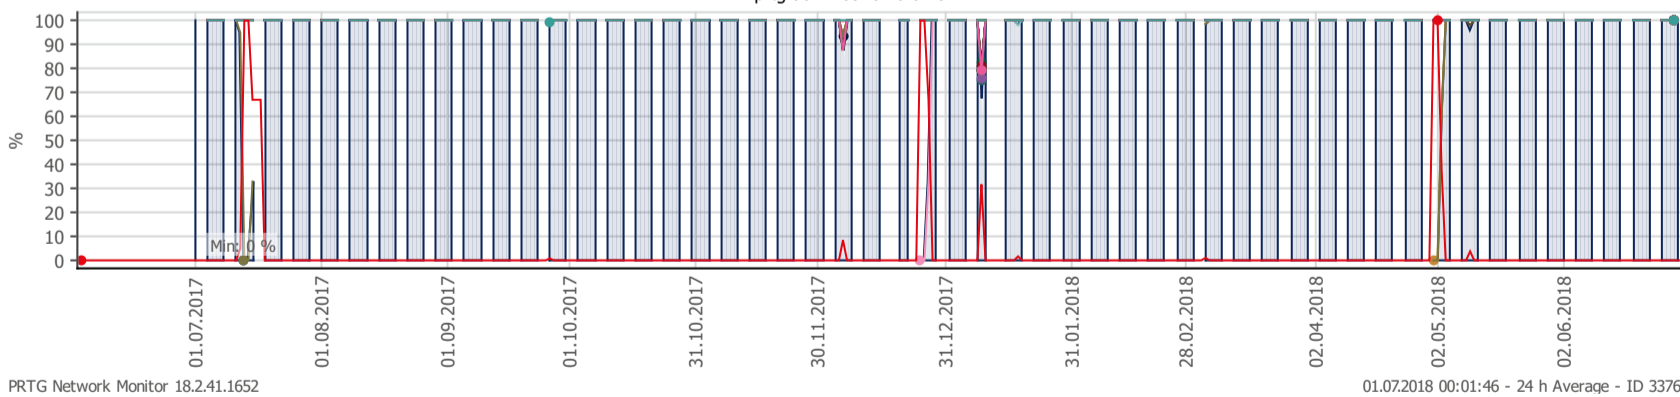

Oppetid KDRS Digitalt Depot: Business Process Digitalt Depot

Report Time Span:	01.06.2018 00:00:00 - 01.07.2018 00:00:00					
Report Hours:	Kontortid					
Sensor Type:	Business Process (60 s Interval)					
Probe, Group, Device:	Local probe > Local probe > prtq-adminsone.kdrs.no					
Uptime Stats:	Up:	100 %	[06d 23h 48m 55s]	Down:	0 %	[00s]
Request Stats:	Good:	100 %	[10080]	Failed:	0 %	[0]
Average (Global State):	100 %					

Business Process Digitalt Depot
prtq-adminsone.kdrs.no

PRTG Network Monitor 18.2.41.1652

01.07.2018 00:00:48 - 24 h Average - ID 3376

- Downtime (%)
- Global State
- SSL VPN
- EPP IKAR
- Fjerndepot nord
- Fjerndepot sør
- EPP IKAT
- EPP IKAMR
- EPP IKAVA
- Fake DNS
- EPP IKAK
- EPP IKAF
- EPP IKATO
- EPP ARKNOR
- EPP DRMBY
- EPP AAMA
- EPP FARKSF
- EPP TRDBY
- AD Sikker
- AD Admin

Business Process Digitalt Depot
prtq-adminsone.kdrs.no

PRTG Network Monitor 18.2.41.1652

01.07.2018 00:01:46 - 24 h Average - ID 3376

Channel	Average
Global State	100 %
SSL VPN	100 %
EPP IKAR	100 %
Fjerndepot nord	100 %
Fjerndepot sør	100 %
EPP IKAT	100 %
EPP IKAMR	100 %
EPP IKAVA	100 %