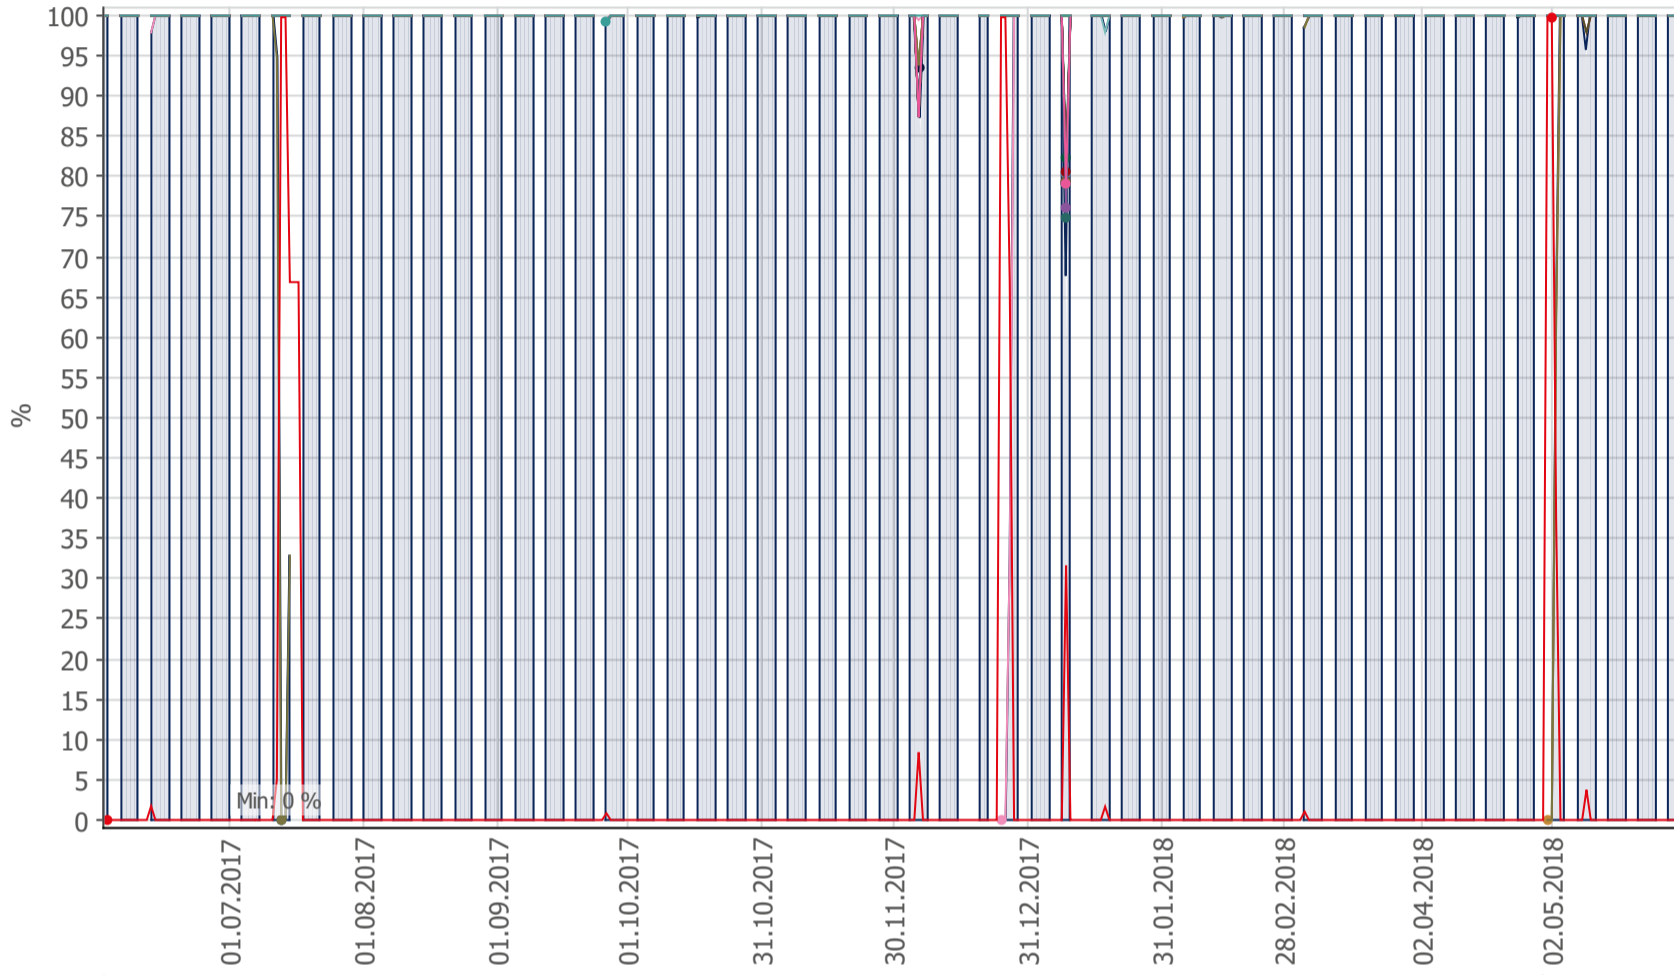

Oppetid KDRS Digitalt Depot: Business Process Digitalt Depot

Report Time Span:	01.06.2017 00:00:00 - 01.06.2018 00:00:00					
Report Hours:	Kontortid					
Sensor Type:	Business Process (60 s Interval)					
Probe, Group, Device:	Local probe > Local probe > prtq-adminsone.kdrs.no					
Uptime Stats:	Up:	96,77 %	[82d11h42m22s]	Down:	3,23 %	[2d18h5m12s]
Request Stats:	Good:	96,751 %	[118895]	Failed:	3,249 %	[3992]
Average (Global State):	97 %					

Business Process Digitalt Depot
prtq-adminsone.kdrs.no

- Downtime (%)
- Global State
- SSL VPN
- EPP IKAR
- Fjerndepot nord
- Fjerndepot sør
- EPP IKAT
- EPP IKAMR
- EPP IKAVA
- Fake DNS
- EPP IKAK
- EPP IKAF
- EPP IKATO
- EPP ARKNOR
- EPP DRMBY
- EPP AAMA
- EPP FARKSF
- EPP TRDBY
- AD Sikker
- AD Admin