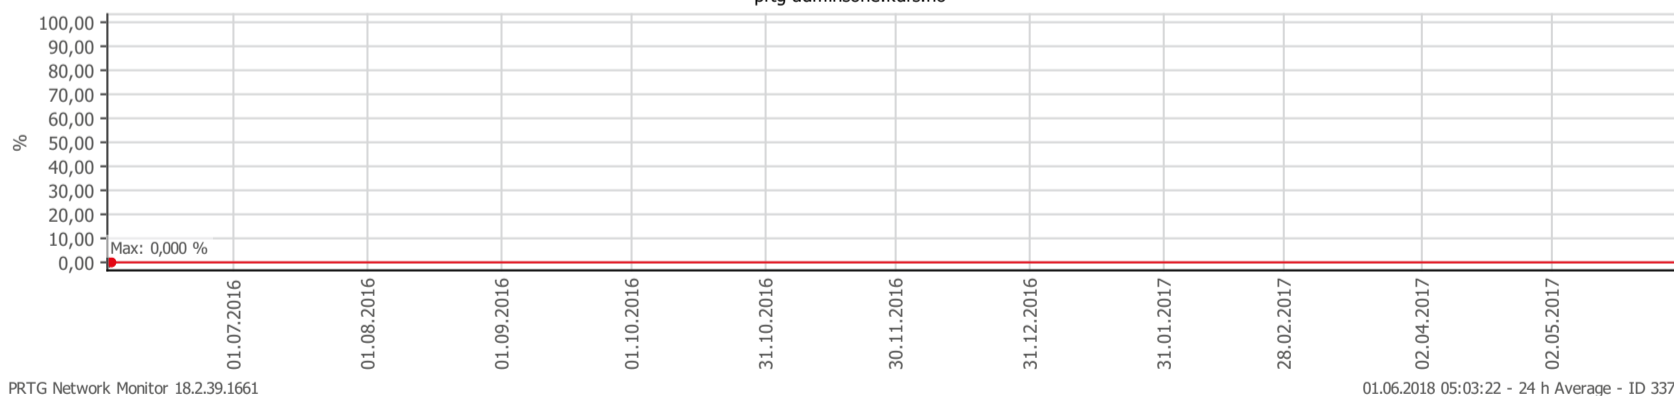

Business Process Digitalt Depot
prtq-adminsone.kdrs.no

Channel	Average
Global State	97 %
SSL VPN	100 %
EPP IKAR	100 %
Fjerndepot nord	98 %
Fjerndepot sør	99 %
EPP IKAT	100 %
EPP IKAMR	100 %
EPP IKAVA	100 %