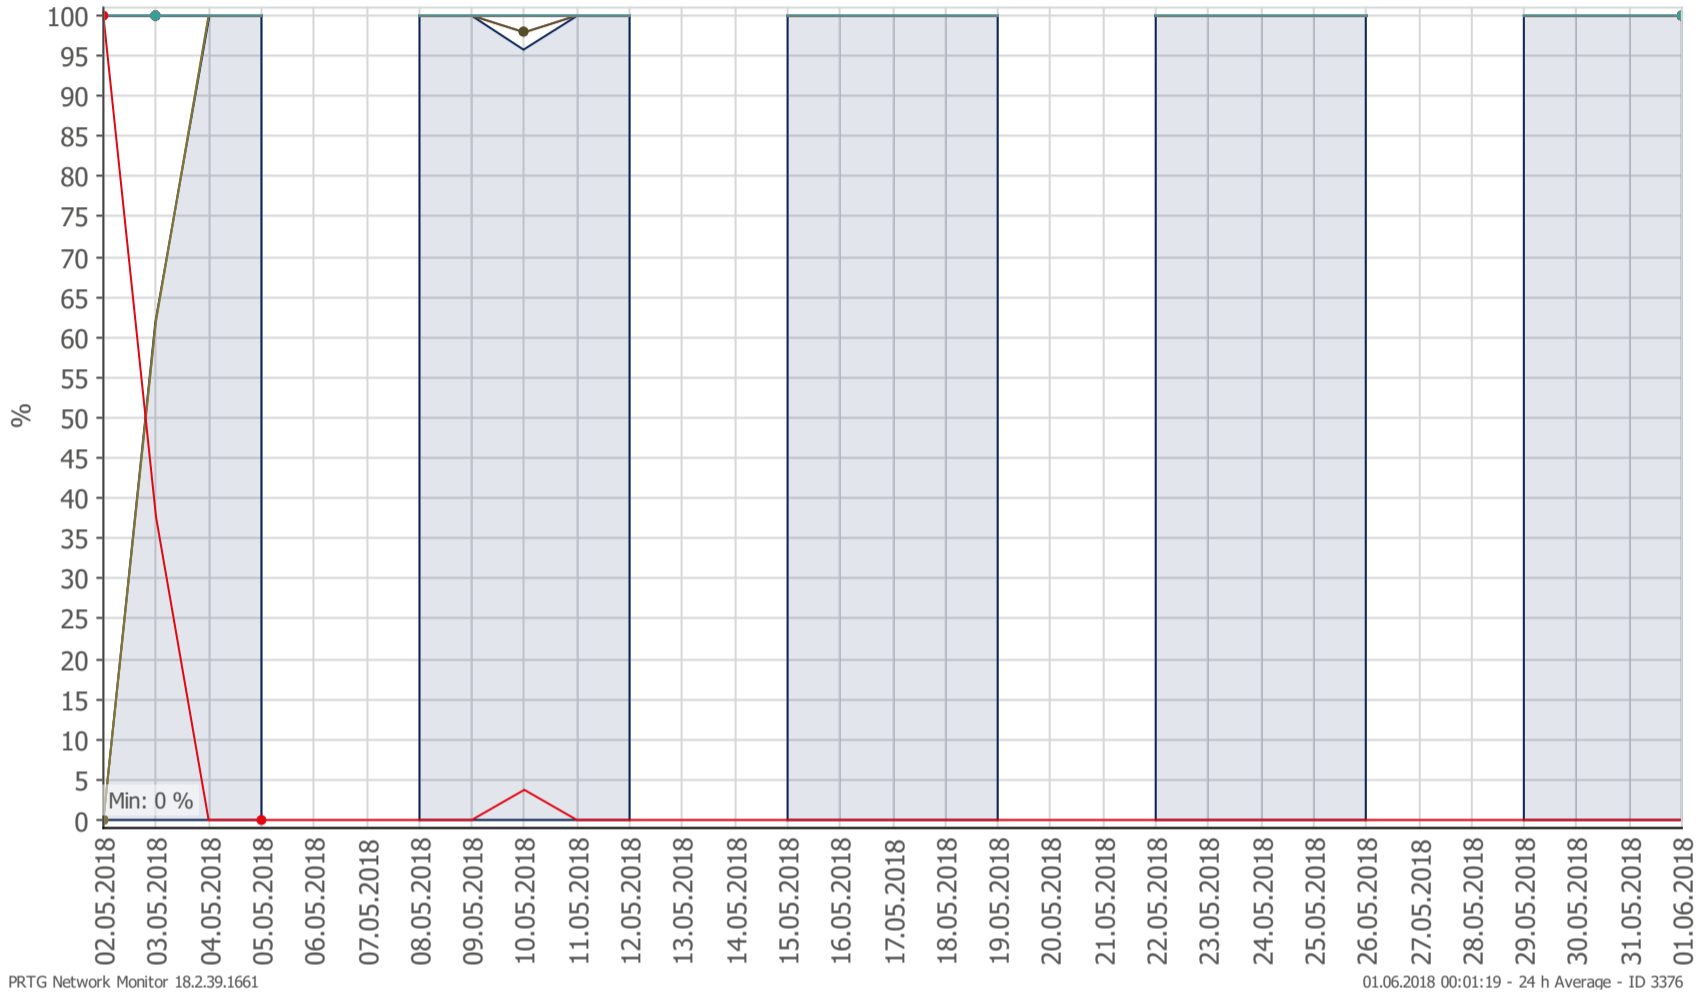

Oppetid KDRS Digitalt Depot: Business Process Digitalt Depot

Report Time Span:	01.05.2018 00:00:00 - 01.06.2018 00:00:00		
Report Hours:	Kontortid		
Sensor Type:	Business Process (60 s Interval)		
Probe, Group, Device:	Local probe > Local probe > prtg-adminsone.kdrs.no		
Uptime Stats:	Up: 94 % [7d4h30m46s]	Down: 6 % [11h18m25s]	
Request Stats:	Good: 94 % [10361]	Failed: 6 % [683]	
Average (Global State):	94 %		

Business Process Digitalt Depot
prtg-adminsone.kdrs.no

PRTG Network Monitor 18.2.39.1661

01.06.2018 00:01:19 - 24 h Average - ID 3376

- Downtime
- EPP IKAR
- EPP IKAT
- Fake DNS
- EPP IKATO
- EPP AAMA
- AD Sikker
- Global State
- Fjerndepot nord
- EPP IKAMR
- EPP IKAK
- EPP ARKNOR
- EPP FARKSF
- AD Admin
- SSL VPN
- Fjerndepot sør
- EPP IKAVA
- EPP IKAF
- EPP DRMBY
- EPP TRDBY