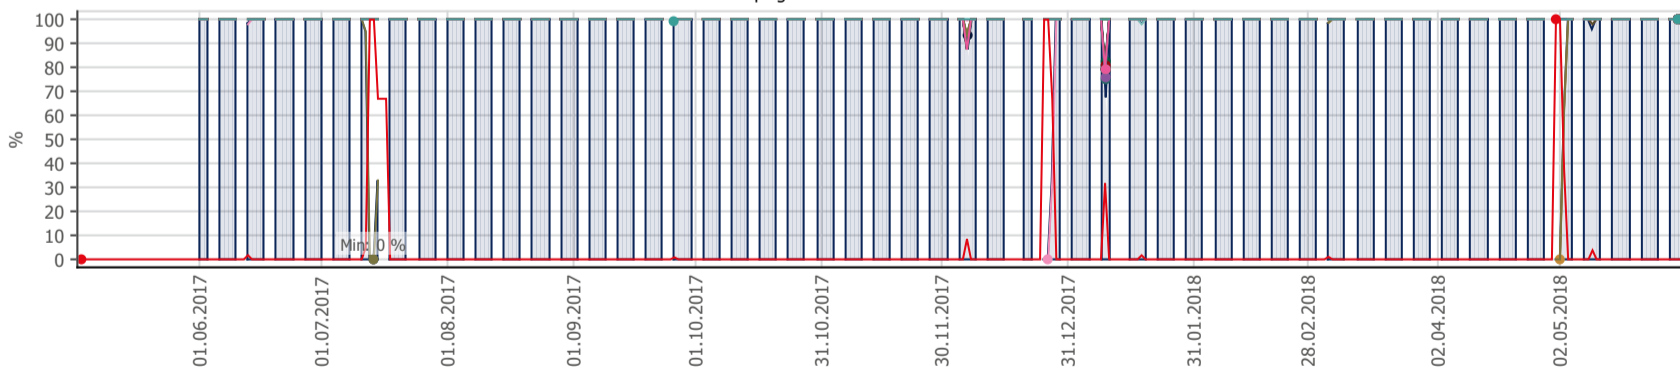

Business Process Digitalt Depot
prtg-adminsone.kdrs.no

PRTG Network Monitor 18.2.39.1661

01.06.2018 00:02:14 - 24 h Average - ID 3376

Channel	Average
Global State	94 %
SSL VPN	100 %
EPP IKAR	100 %
Fjerndepot nord	94 %
Fjerndepot sør	94 %
EPP IKAT	100 %
EPP IKAMR	100 %
EPP IKAVA	100 %