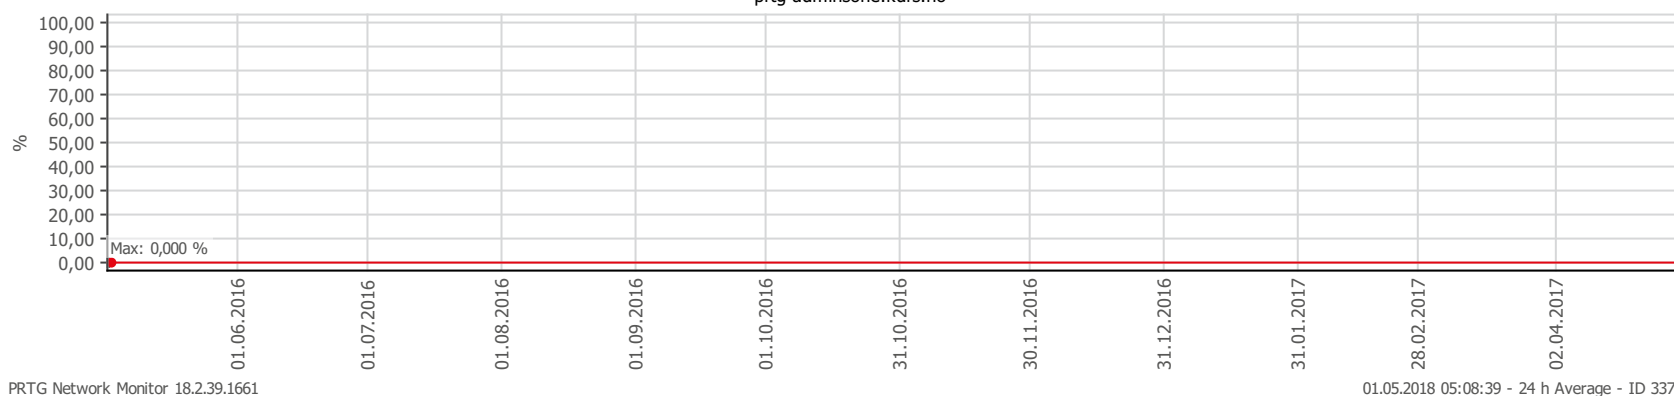

Business Process Digitalt Depot
prtq-adminsone.kdrs.no

Channel	Average
Global State	97 %
SSL VPN	100 %
EPP IKAR	100 %
Fjerndepot nord	99 %
Fjerndepot sør	100 %
EPP IKAT	100 %
EPP IKAMR	100 %
EPP IKAVA	100 %