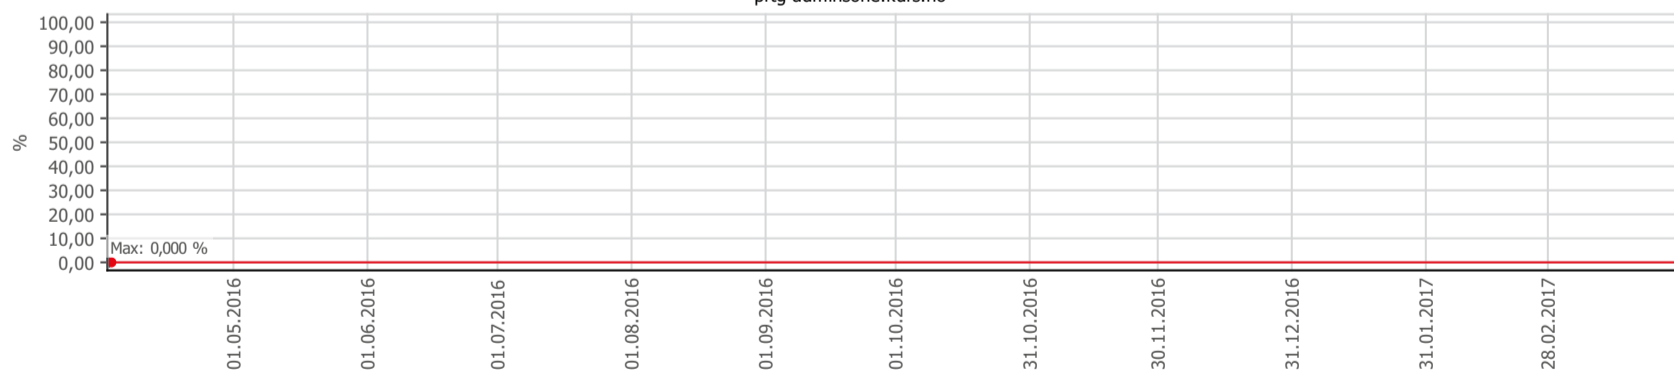

Business Process Digitalt Depot
prtng-adminsone.kdrs.no

PRTG Network Monitor 18.1.38.11934

01.04.2018 05:01:35 - 24 h Average - ID 3376

Channel	Average
Global State	98 %
SSL VPN	100 %
EPP IKAR	100 %
Fjerndepot nord	99 %
Fjerndepot sør	100 %
EPP IKAT	100 %
EPP IKAMR	100 %
EPP IKAVA	100 %