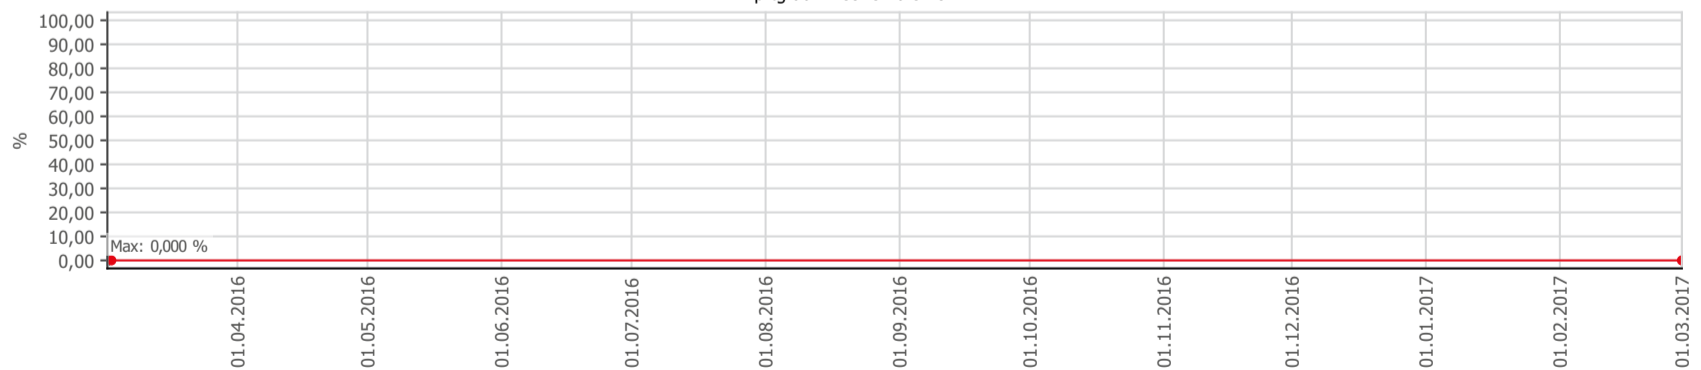

Business Process Digitalt Depot
prtg-adminsone.kdrs.no

PRTG Network Monitor 18.1.37.13946

01.03.2018 05:01:28 - 24 h Average - ID 3376

Channel	Average
Global State	98 %
SSL VPN	100 %
EPP IKAR	100 %
Fjerndepot nord	99 %
Fjerndepot sør	100 %