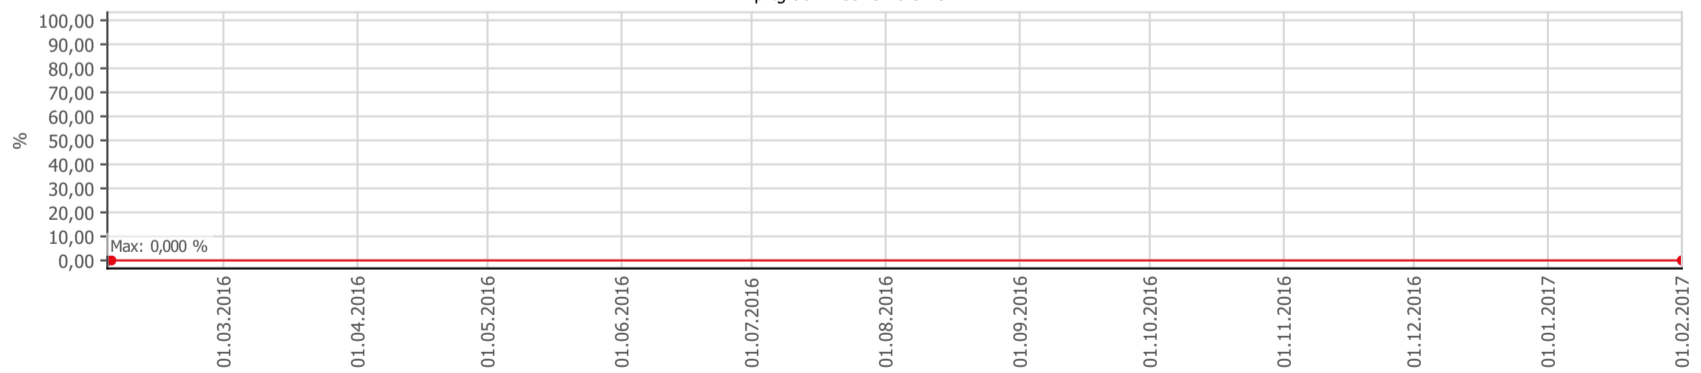

Business Process Digitalt Depot
prt-g-adminsone.kdrs.no

PRTG Network Monitor 18.1.36.3728

12.02.2018 12:16:21 - 24 h Average - ID 3376

Channel	Average
Global State	97 %
SSL VPN	100 %
EPP IKAR	100 %
Fjerndepot nord	99 %
Fjerndepot sør	100 %