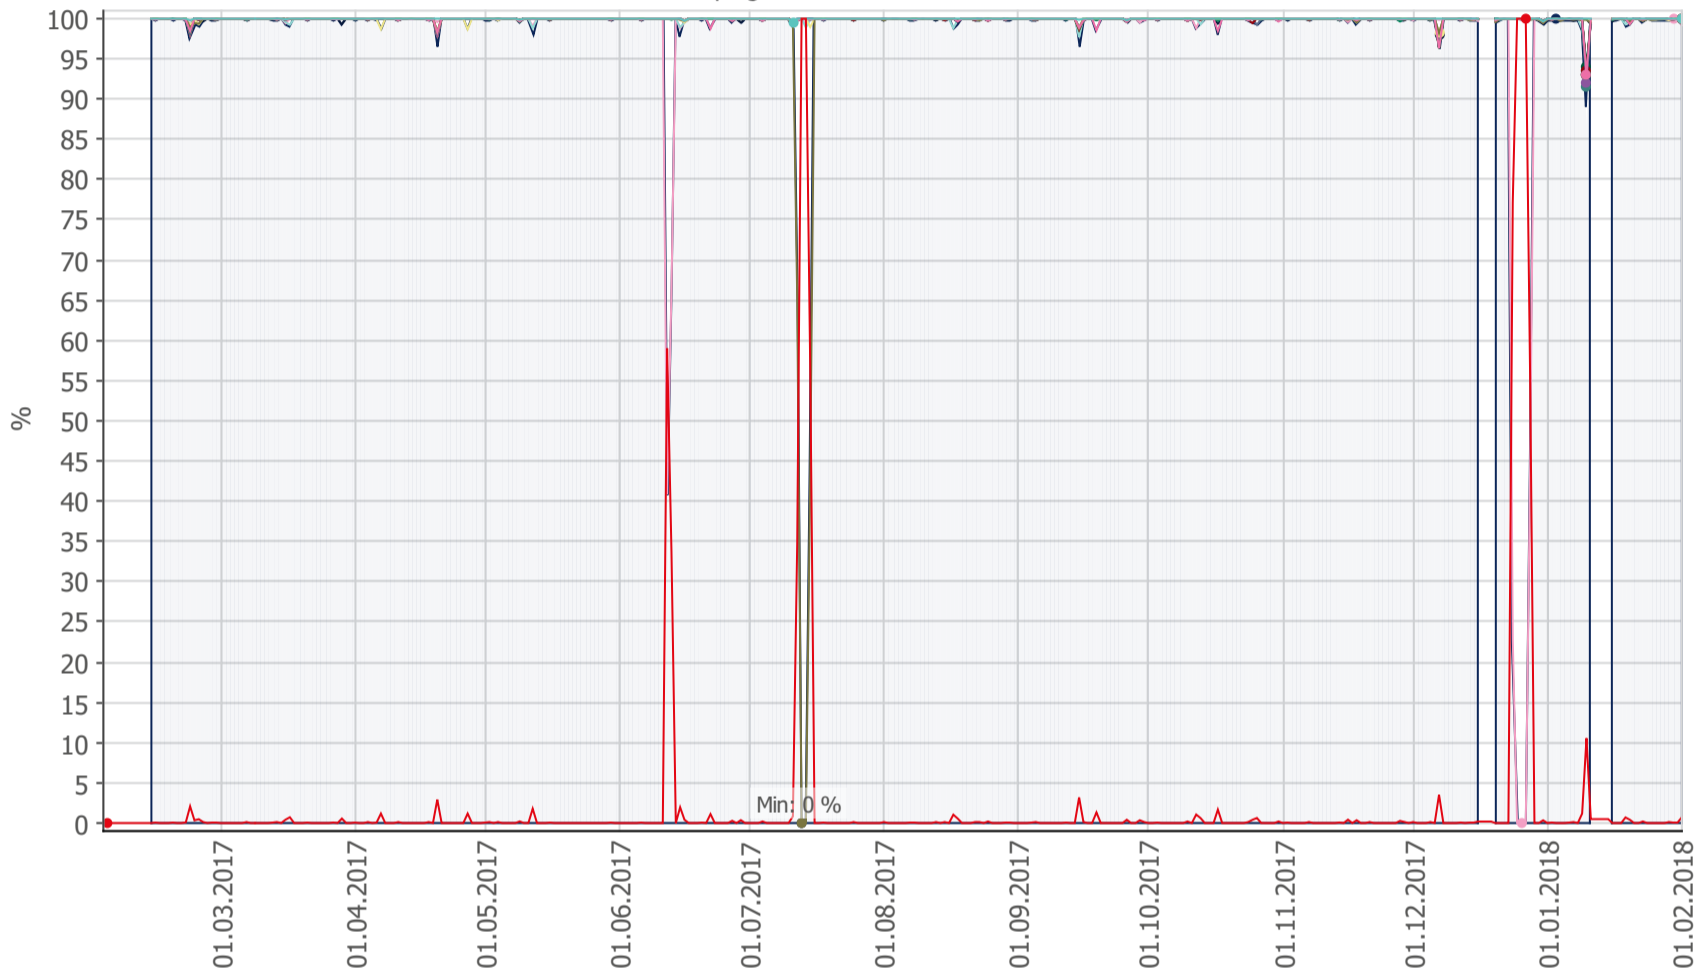

Oppetid KDRS Digitalt Depot: Business Process Digitalt Depot

Report Time Span: 01.02.2017 00:00:00 - 01.02.2018 00:00:00
Report Hours: 24x7
Sensor Type: Business Process (60 s Interval)
Probe, Group, Device: Local probe > Local probe > prt-g-adminsone.kdrs.no
Uptime Stats: Up: 97,487 % [335d13h39m32s] Down: 2,513 % [8d15h37m21s]
Request Stats: Good: 97,429 % [483071] Failed: 2,571 % [12746]
Average (Global State): 97 %

Business Process Digitalt Depot
prt-g-adminsone.kdrs.no

PRTG Network Monitor 18.1.36.3728

12.02.2018 12:16:41 - 24 h Average - ID 3376

- Downtime
- EPP IKAR
- EPP IKAT
- Fake DNS
- EPP IKATO
- EPP AAMA
- AD Sikker
- Global State
- Fjerndepot nord
- EPP IKAMR
- EPP IKAK
- EPP ARKNOR
- EPP FARKSF
- AD Admin
- SSL VPN
- Fjerndepot sør
- EPP IKAVA
- EPP IKAF
- EPP DRMBY
- EPP TRDBY