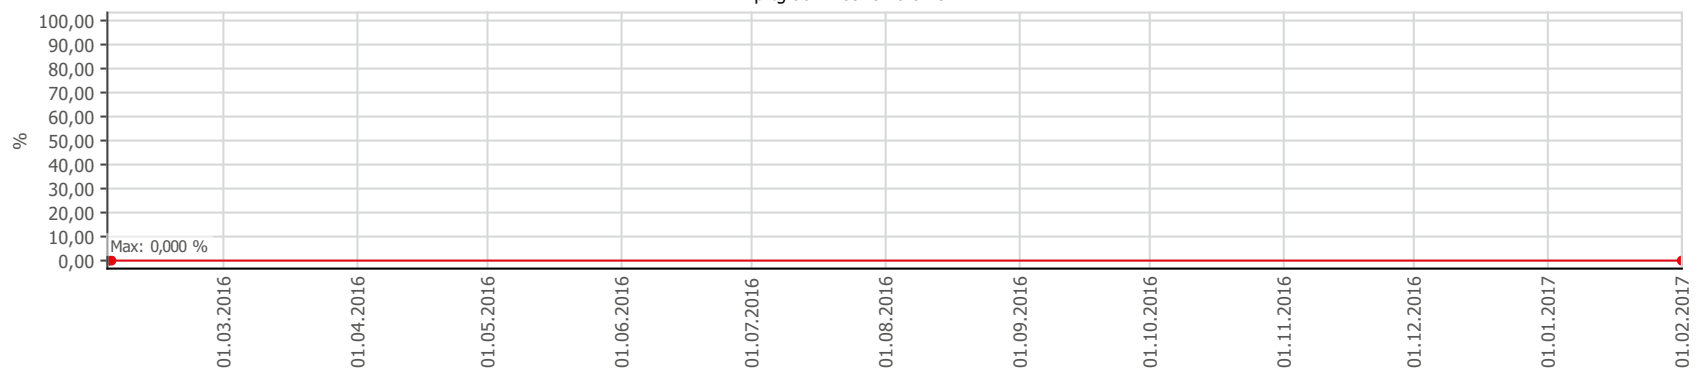

Business Process Digitalt Depot
prtq-adminsone.kdrs.no

PRTG Network Monitor 18.1.36.3728

Channel	Average
Global State	98 %
SSL VPN	100 %
EPP IKAR	100 %
Fjerndepot nord	99 %
Fjerndepot sør	100 %