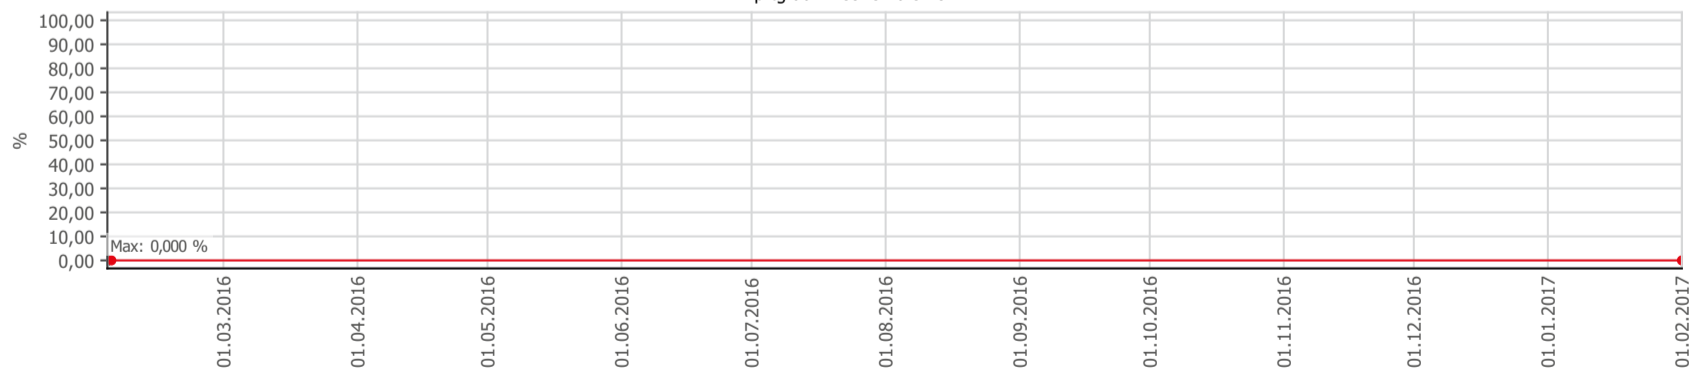

Business Process Digitalt Depot
prt-g-adminsone.kdrs.no

PRTG Network Monitor 18.1.36.3728

01.02.2018 05:01:08 - 24 h Average - ID 3376

Channel	Average
Global State	98 %
SSL VPN	100 %
EPP IKAR	100 %
Fjerndepot nord	99 %
Fjerndepot sør	100 %