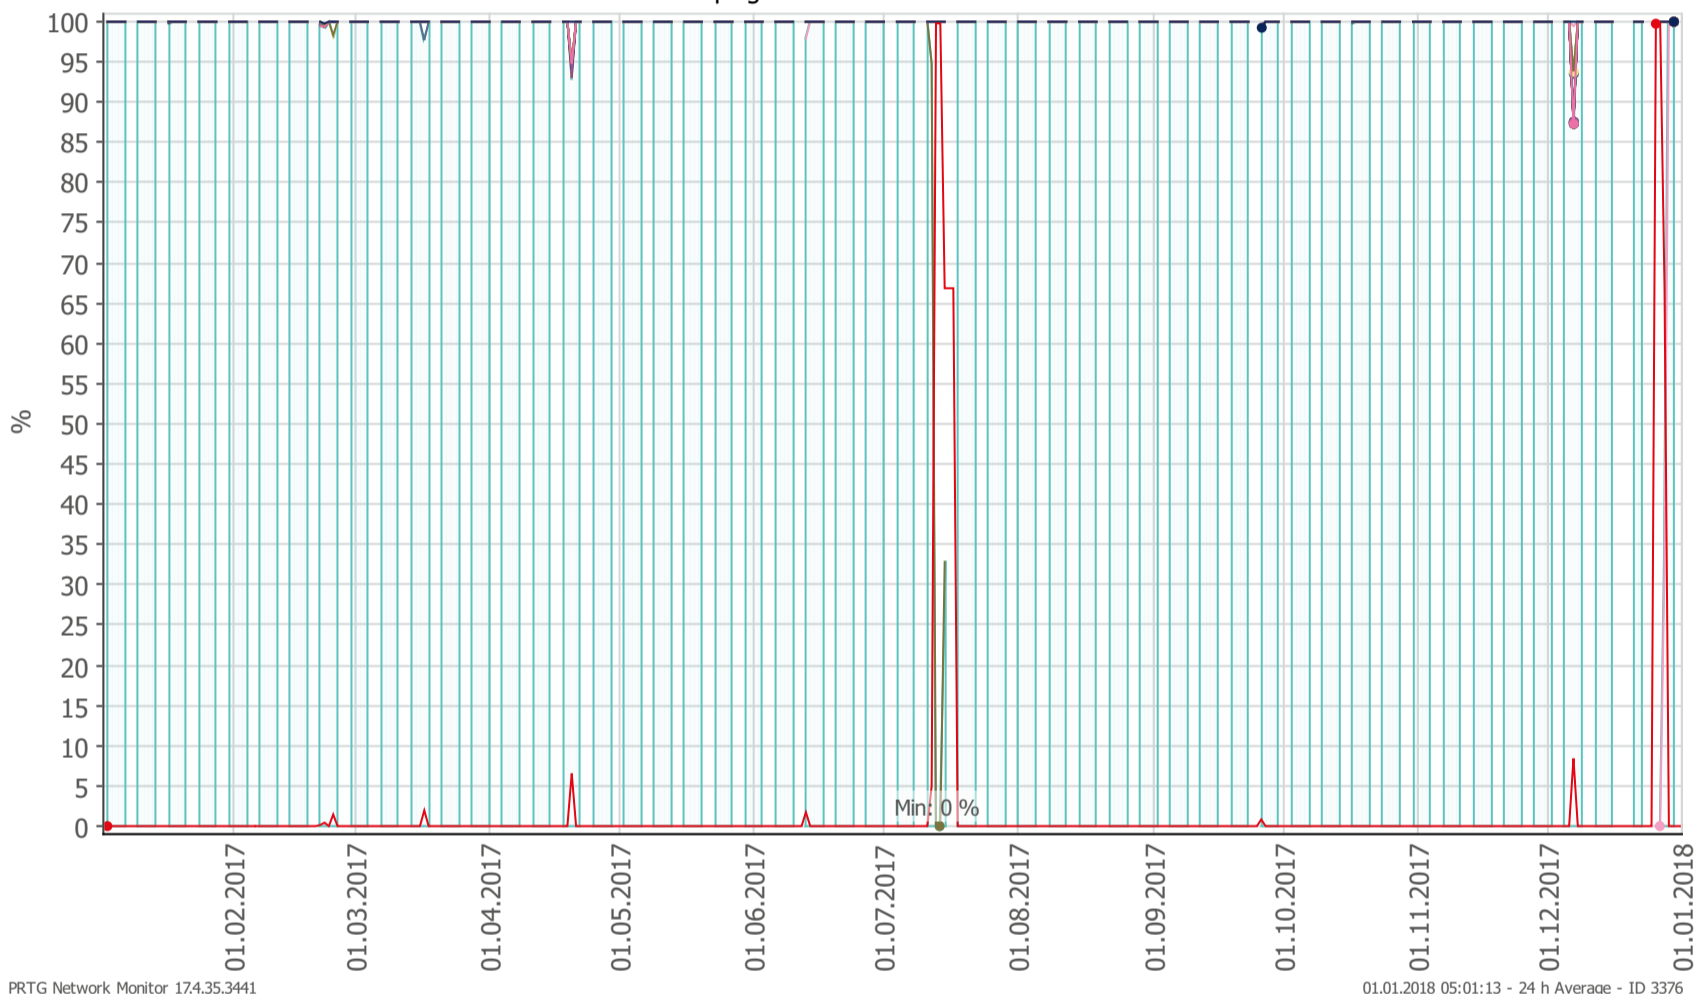

Oppetid KDRS Digitalt Depot: Business Process Digitalt Depot

Report Time Span: 01.01.2017 00:00:00 - 01.01.2018 00:00:00

Report Hours: Kontortid

Sensor Type: Business Process (60 s Interval)

Probe, Group, Device: Local probe > Local probe > prtg-adminsone.kdrs.no

Uptime Stats: Up: 97,82 % [83d20h53m59s] Down: 2,18 % [1d20h52m6s]

Request Stats: Good: 97,805 % [120895] Failed: 2,195 % [2713]

Average (Global State): 98 %

Business Process Digitalt Depot
prtg-adminsone.kdrs.no