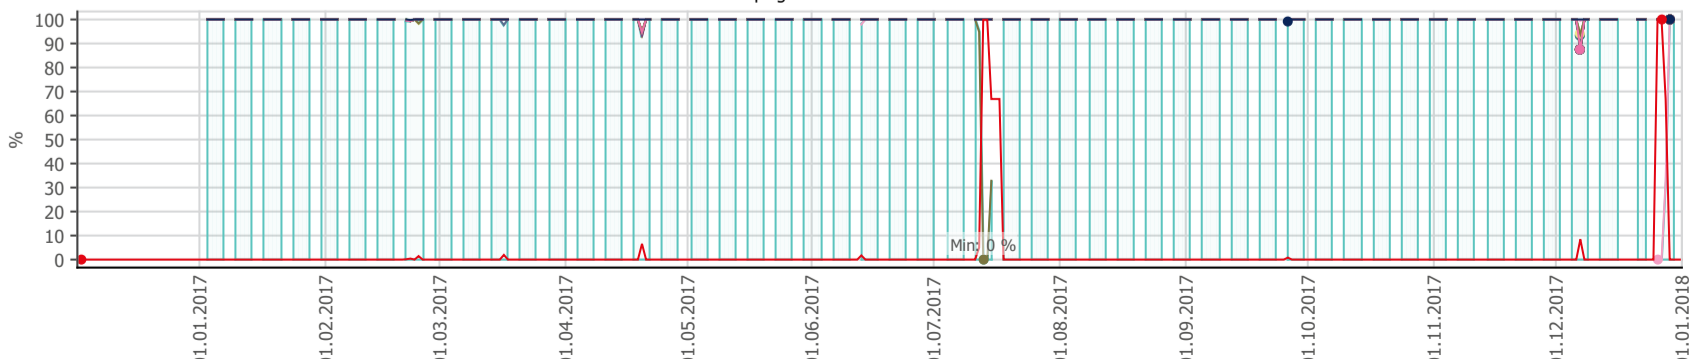

Business Process Digitalt Depot
prt-g-adminsone.kdrs.no