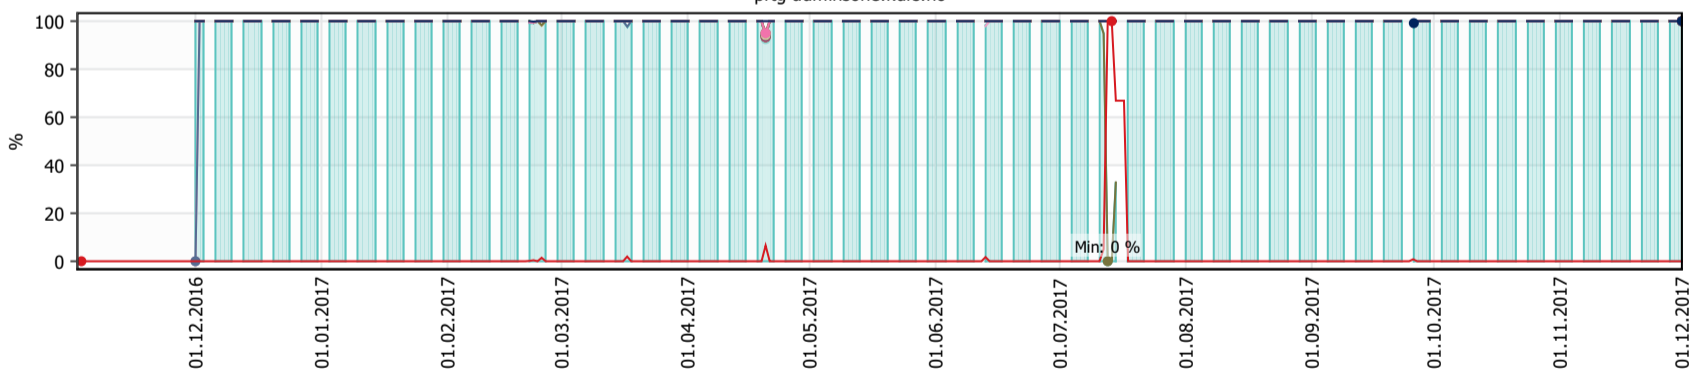

Business Process Digitalt Depot
prtg-adminsone.kdrs.no

PRTG Network Monitor 17.4.33.3283

01.12.2017 00:01:54 - 24 h Average - ID 3371

Channel	Average
Global State	100 %
SSL VPN	100 %
EPP IKAR	100 %
Fjerndepot nord	100 %
Fjerndepot sør	100 %
EPP IKAT	100 %
EPP IKAMR	100 %
EPP IKAVA	100 %
Fake DNS	100 %
EPP IKAK	100 %
EPP IKAF	100 %
EPP IKATO	100 %
EPP ARKNOR	100 %
EPP DRMBY	100 %
EPP AAMA	100 %
EPP FARKSF	100 %