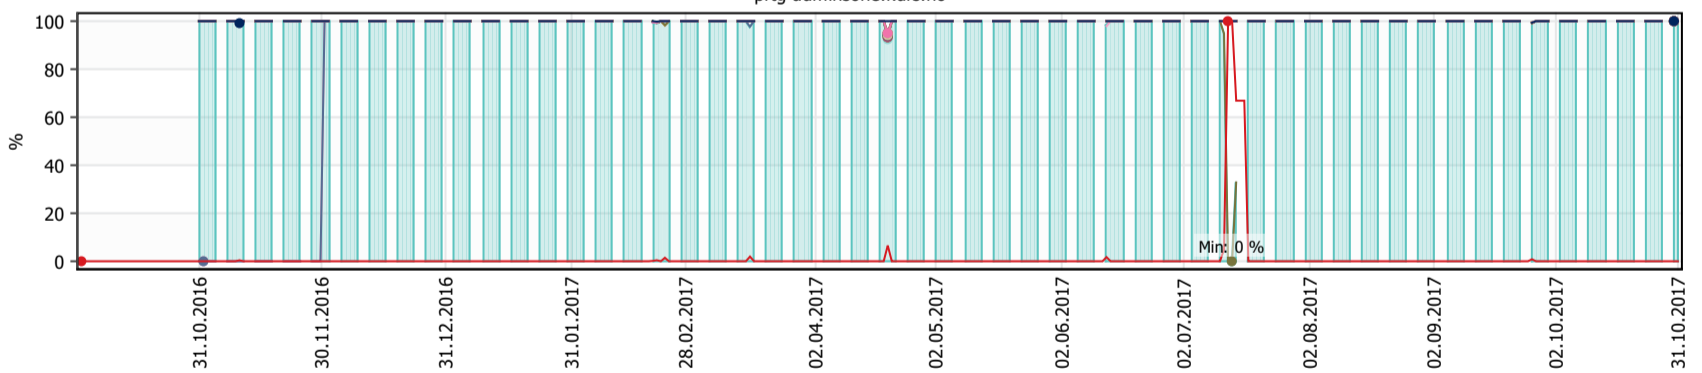

Business Process Digitalt Depot
prtg-adminsone.kdrs.no

PRTG Network Monitor 17.3.33.2830

01.11.2017 00:01:33 - 24 h Average - ID 3371

Channel	Average
Global State	100 %
SSL VPN	100 %
EPP IKAR	100 %
Fjerndepot nord	100 %
Fjerndepot sør	100 %
EPP IKAT	100 %
EPP IKAMR	100 %
EPP IKAVA	100 %
Fake DNS	100 %
EPP IKAK	100 %
EPP IKAF	100 %
EPP IKATO	100 %
EPP ARKNOR	100 %
EPP DRMBY	100 %
EPP AAMA	100 %
EPP FARKSF	100 %