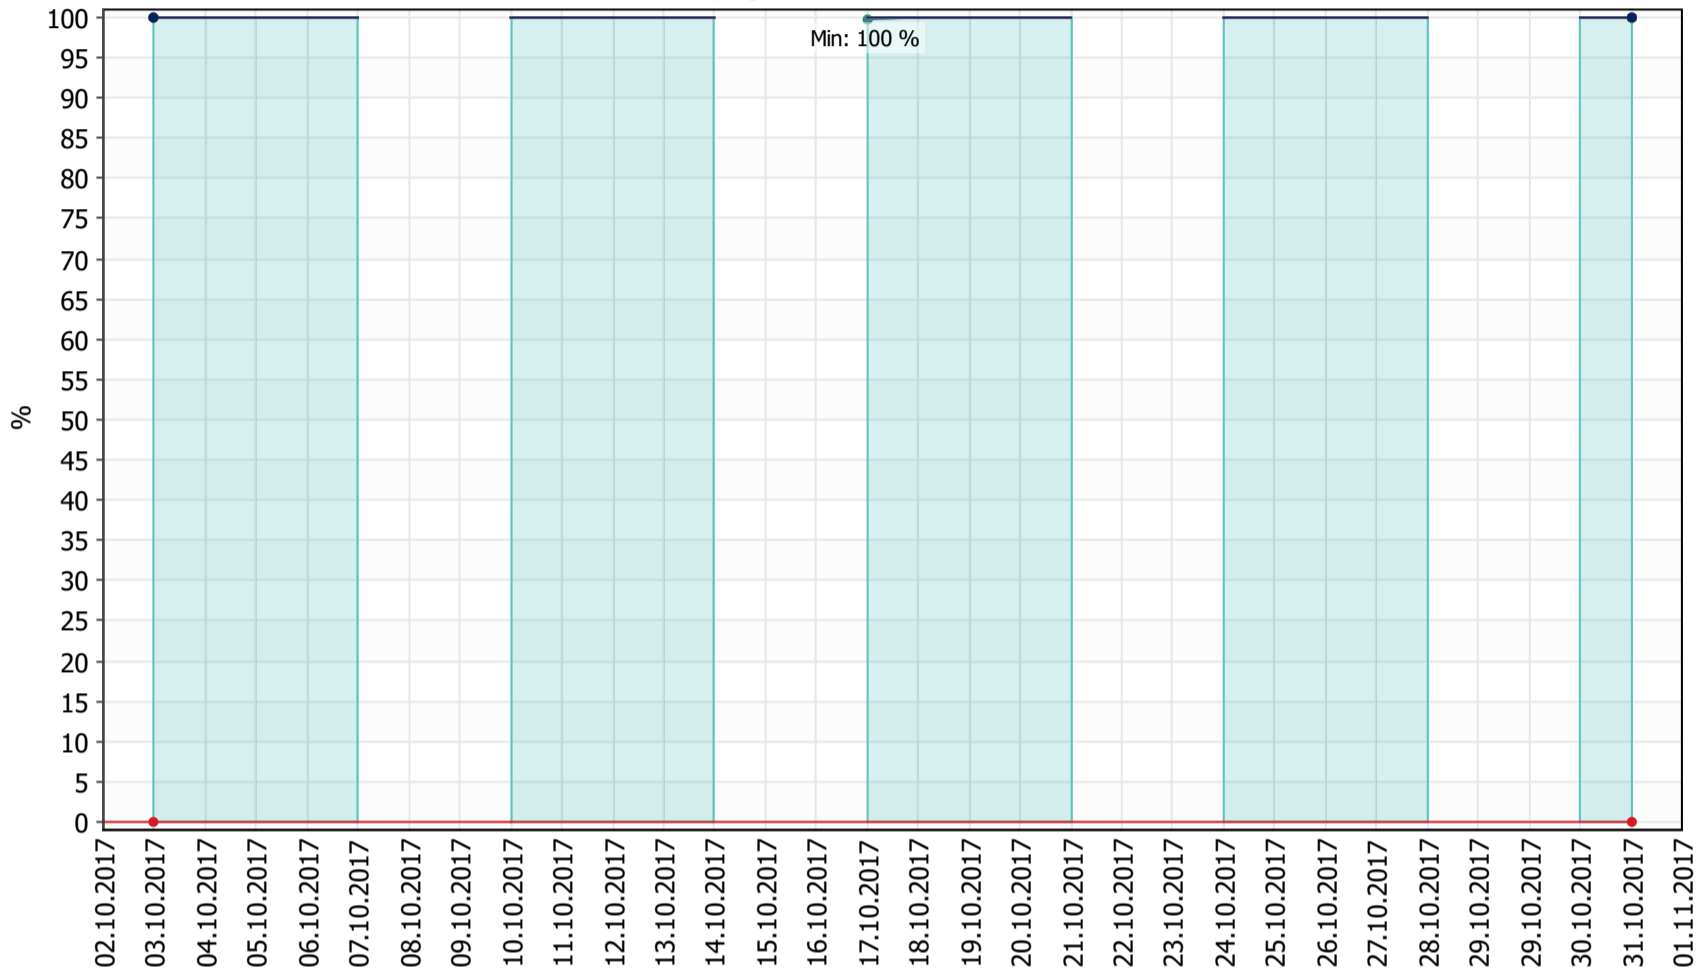

Oppetid KDRS Digitalt Depot: Business Process Digitalt Depot

Report Time Span:	01.10.2017 00:00:00 - 01.11.2017 00:00:00					
Report Hours:	Kontortid					
Sensor Type:	Business Process (60 s Interval)					
Probe, Group, Device:	Local probe > Local probe > prtg-adminsone.kdrs.no					
Uptime Stats:	Up:	100 %	[7d7h51m7s]	Down:	0 %	[0s]
Request Stats:	Good:	99,991 %	[10561]	Failed:	0,009 %	[1]
Average (Global State):	100 %					

Business Process Digitalt Depot
prtg-adminsone.kdrs.no

PRTG Network Monitor 17.3.33.2830

01.11.2017 00:00:47 - 24 h Average - ID 3371

- Downtime (%)
- Global State
- SSL VPN
- EPP IKAR
- Fjerndepot nord
- Fjerndepot sør
- EPP IKAT
- EPP IKAMR
- EPP IKAVA
- Fake DNS
- EPP IKAK
- EPP IKAF
- EPP IKATO
- EPP ARKNOR
- EPP DRMBY
- EPP AAMA
- EPP FARKSF
- EPP TRDBY
- AD Sikker
- AD Admin