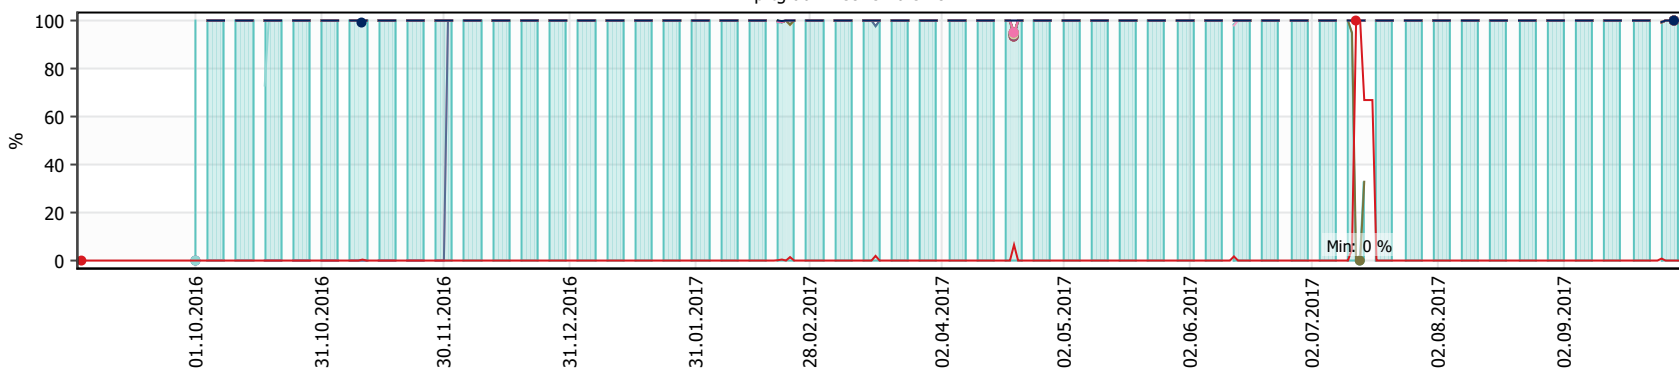

Business Process Digitalt Depot
prtg-adminsone.kdrs.no

PRTG Network Monitor 17.3.33.2830

01.10.2017 00:01:23 - 24 h Average - ID 3371

Channel	Average
Global State	100 %
SSL VPN	100 %
EPP IKAR	100 %
Fjerndepot nord	100 %
Fjerndepot sør	100 %
EPP IKAT	100 %
EPP IKAMR	100 %
EPP IKAVA	100 %
Fake DNS	100 %
EPP IKAK	100 %
EPP IKAF	100 %
EPP IKATO	100 %
EPP ARKNOR	100 %
EPP DRMBY	100 %
EPP AAMA	100 %
EPP FARKSF	100 %