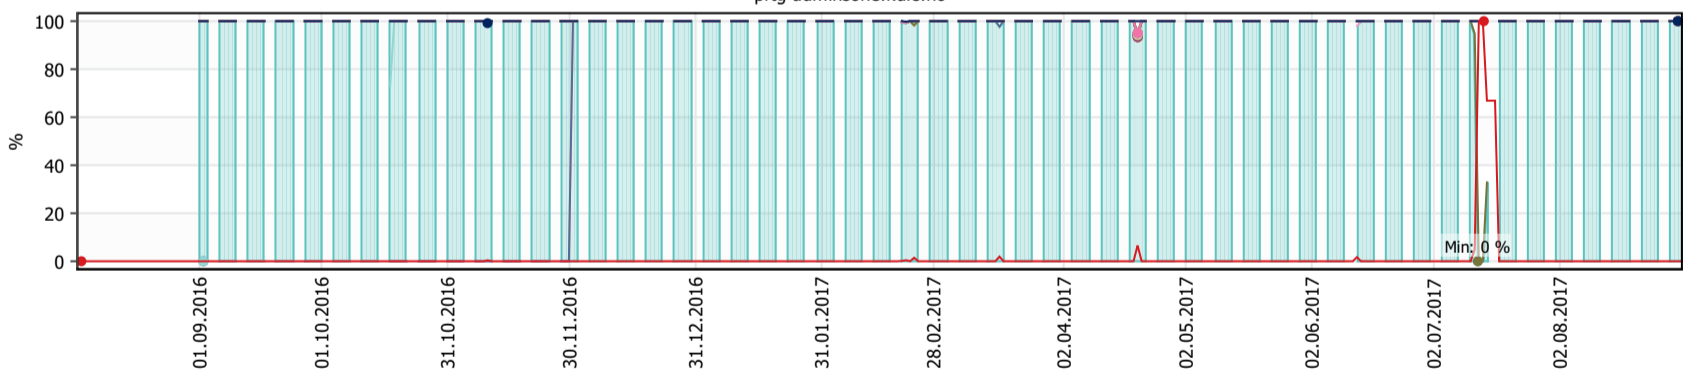

Business Process Digitalt Depot
prt-g-adminsone.kdrs.no

PRTG Network Monitor 17.3.33.2686

01.09.2017 00:01:46 - 24 h Average - ID 3371

Channel	Average
Global State	100 %
SSL VPN	100 %
EPP IKAR	100 %
Fjerndepot nord	100 %
Fjerndepot sør	100 %
EPP IKAT	100 %
EPP IKAMR	100 %
EPP IKAVA	100 %
Fake DNS	100 %
EPP IKAK	100 %
EPP IKAF	100 %
EPP IKATO	100 %
EPP ARKNOR	100 %
EPP DRMBY	100 %
EPP AAMA	100 %
EPP FARKSF	100 %