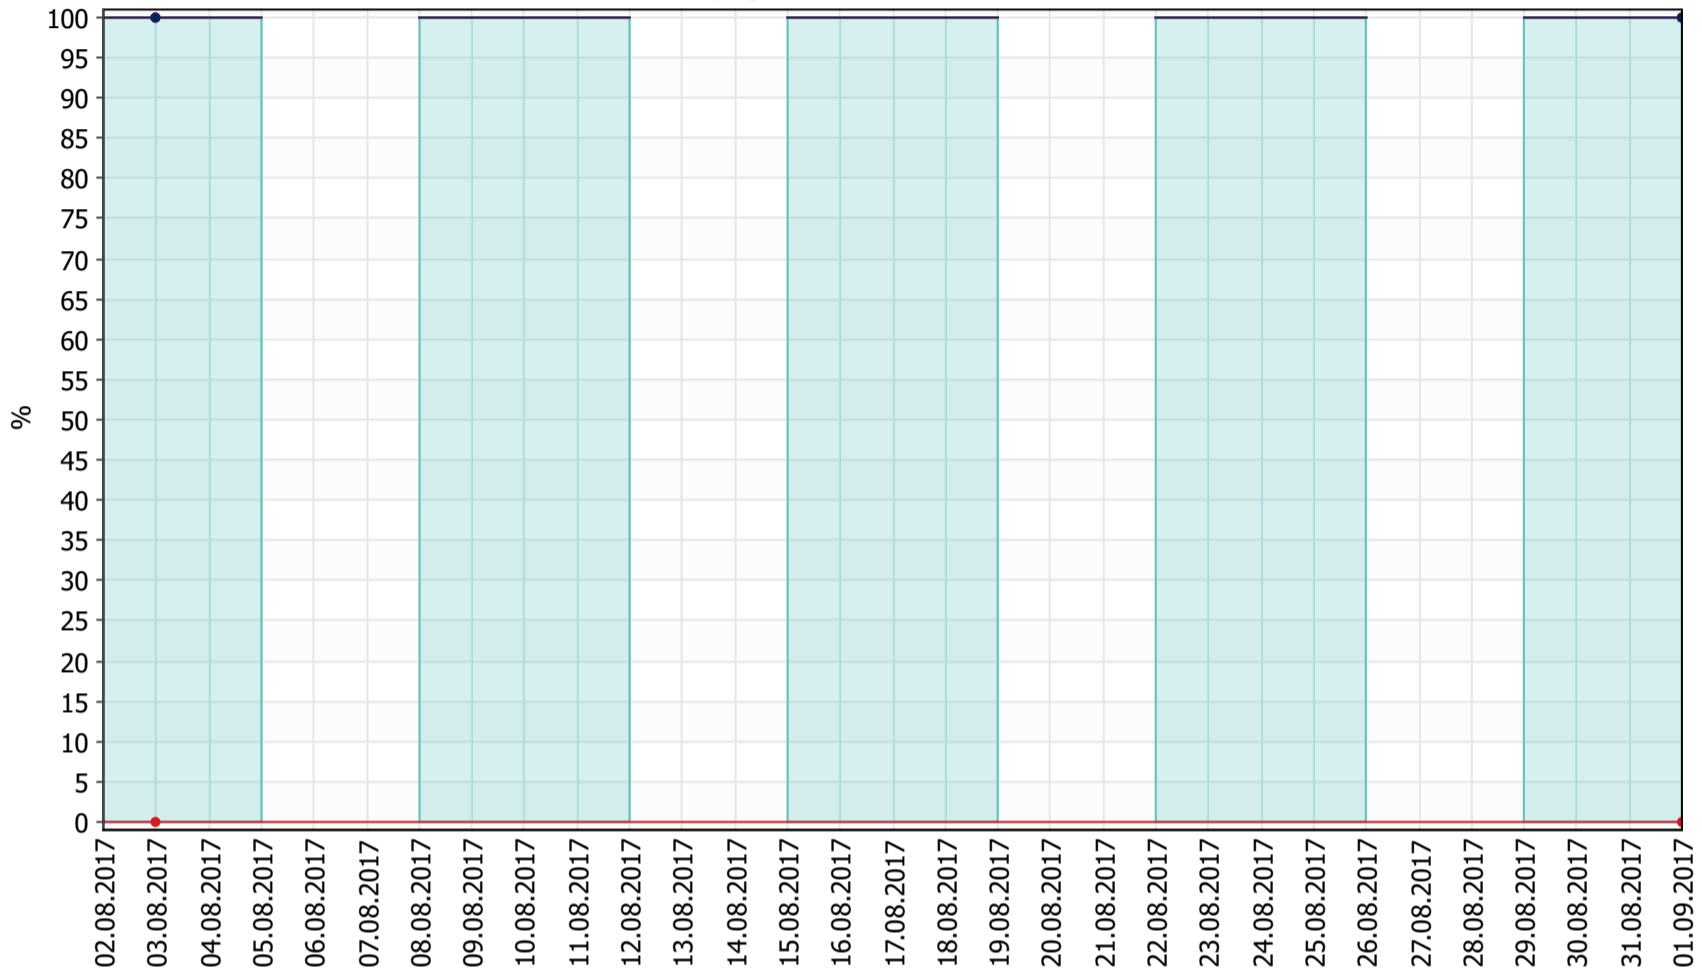

### Oppetid KDRS Digitalt Depot: Business Process Digitalt Depot

Report Time Span:	01.08.2017 00:00:00 - 01.09.2017 00:00:00			
Report Hours:	Kontortid			
Sensor Type:	Business Process (60 s Interval)			
Probe, Group, Device:	Local probe > Local probe > prt-g-adminsone.kdrs.no			
Uptime Stats:	Up:	100 % <span style="color: green;">■</span> [7d15h48m49s]	Down:	0 % <span style="color: red;">■</span> [0s]
Request Stats:	Good:	100 % <span style="color: green;">■</span> [11040]	Failed:	0 % <span style="color: red;">■</span> [0]
Average (Global State):	100 %			

Business Process Digitalt Depot  
prt-g-adminsone.kdrs.no

PRTG Network Monitor 17.3.33.2686

01.09.2017 00:01:01 - 24 h Average - ID 3371

- Downtime (%)
- Global State
- SSL VPN
- EPP IKAR
- Fjerndepot nord
- Fjerndepot sør
- EPP IKAT
- EPP IKAMR
- EPP IKAVA
- Fake DNS
- EPP IKAK
- EPP IKAF
- EPP IKATO
- EPP ARKNOR
- EPP DRMBY
- EPP AAMA
- EPP FARKSF
- EPP TRDBY
- AD Sikker
- AD Admin