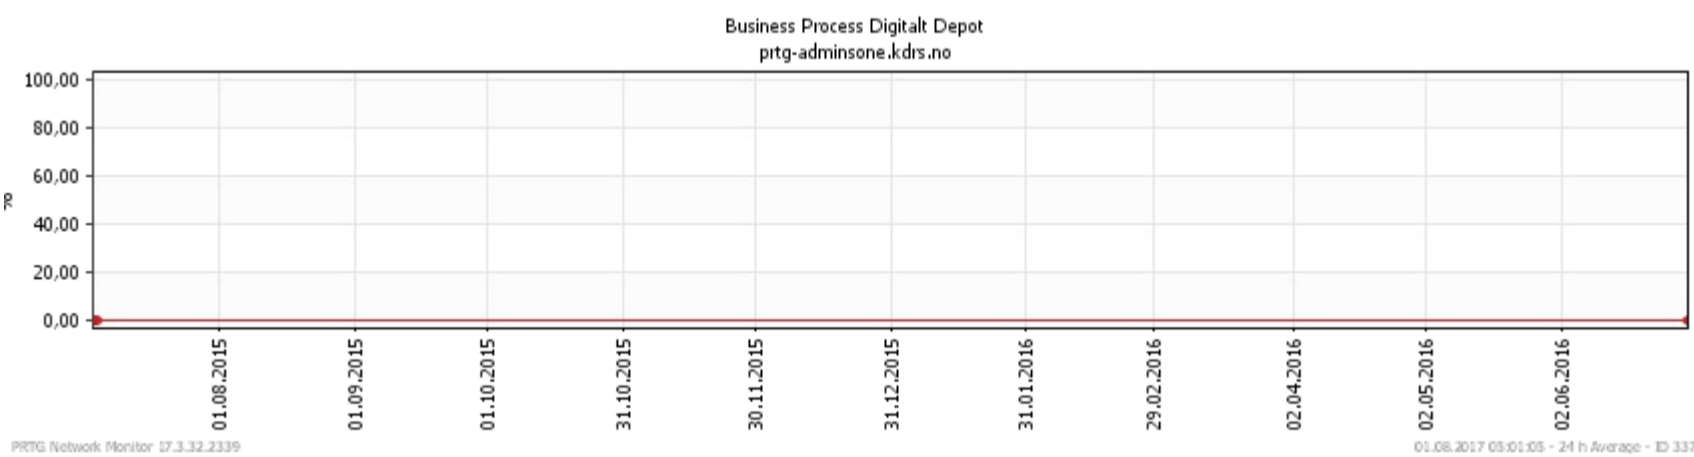

Oppetid KDRS Digitalt Depot: Business Process Digitalt Depot

Report Time Span:	01.07.2016 00:00:00 - 01.08.2017 00:00:00			
Report Hours:	Kontortid			
Sensor Type:	Business Process Sensor (60 s Interval)			
Probe, Group, Device:	Local probe > Local probe > prtg-adminsone.kdrs.no			
Uptime Stats:	Up:	98,909 % [85d20h53m34s]	Down:	1,091 % [22h44m24s]
Request Stats:	Good:	100 % [125150]	Failed:	0 % [0]
Average (Global State):	99 %			