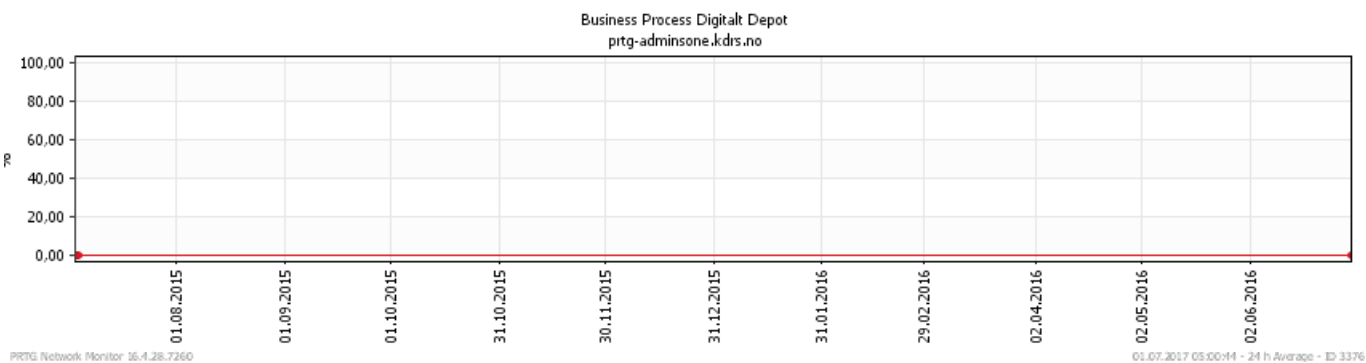

Channel	Average
Global State	100 %
SSL VPN	100 %
EPP IKAR	100 %
Fjerndepot nord	100 %
Fjerndepot sør	100 %
EPP IKAT	100 %
EPP IKAMR	100 %
EPP IKAVA	100 %
Fake DNS	100 %
EPP IKAK	100 %
EPP IKAF	100 %
EPP IKATO	100 %
EPP ARKNOR	100 %