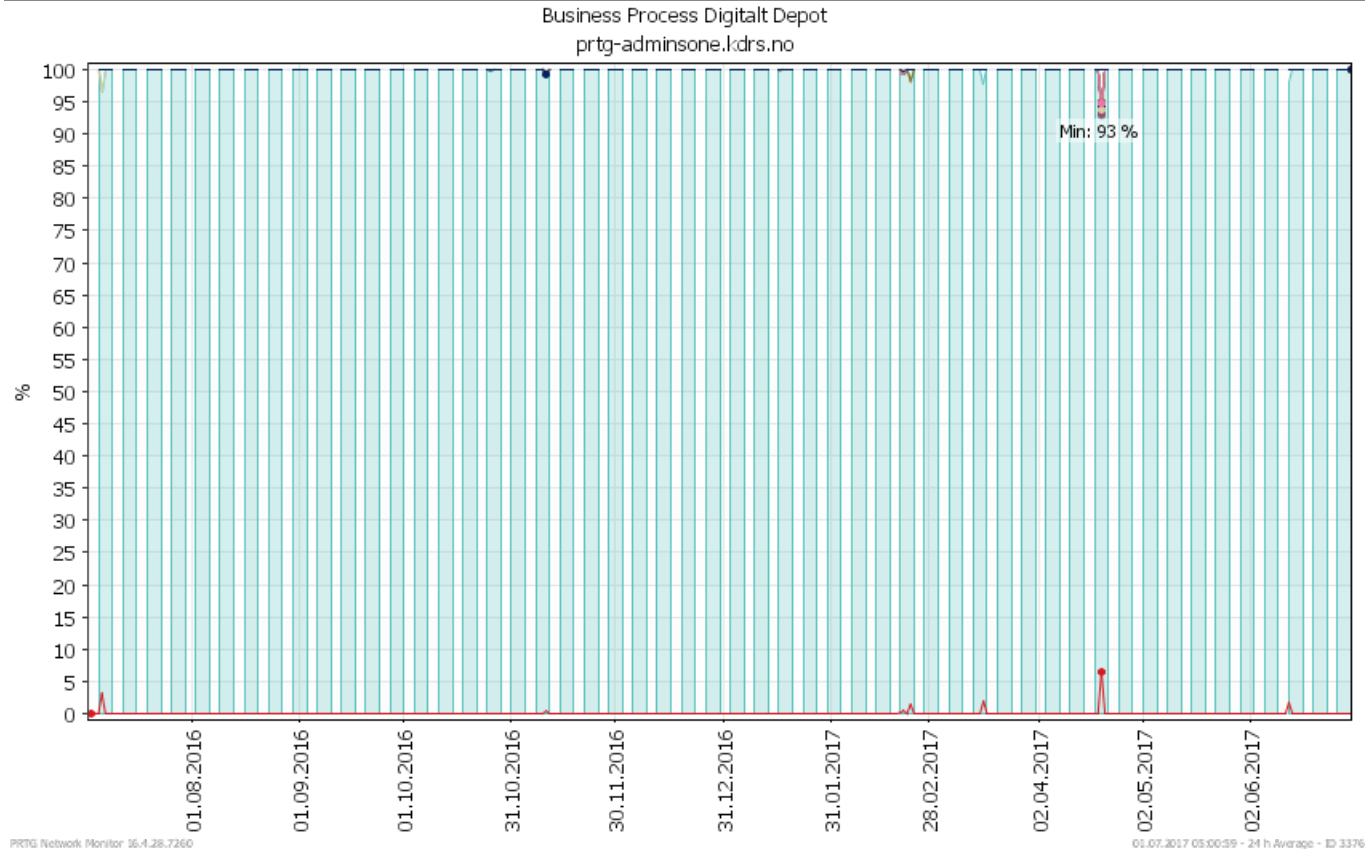

### Oppetid KDRS Digitalt Depot: Business Process Digitalt Depot

Report Time Span:	01.07.2016 00:00:00 - 01.07.2017 00:00:00				
Report Hours:	Kontortid				
Sensor Type:	Business Process Sensor (60 s Interval)				
Probe, Group, Device:	Local probe > Local probe > prt-g-adminsone.kdrs.no				
Uptime Stats:	Up:	99,94 %	[86d18h26m12s]	Down:	0,06 % [1h15m2s]
Request Stats:	Good:	100 %	[125148]	Failed:	0 % [0]
Average (Global State):	100 %				