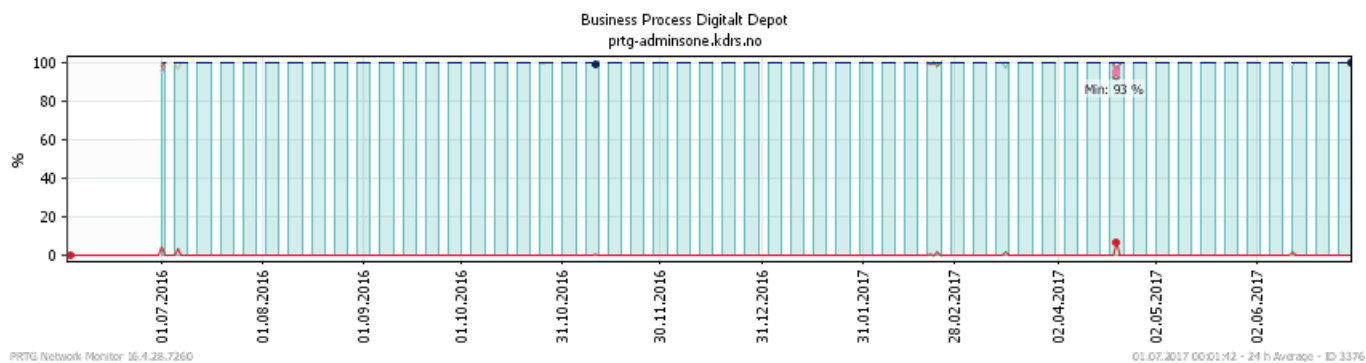

Channel	Average
Global State	100 %
SSL VPN	100 %
EPP IKAR	100 %
Fjerndepot nord	100 %
Fjerndepot sør	100 %
EPP IKAT	100 %
EPP IKAMR	100 %
EPP IKAVA	100 %
Fake DNS	100 %
EPP IKAK	100 %
EPP IKAF	100 %
EPP IKATO	100 %
EPP ARKNOR	100 %