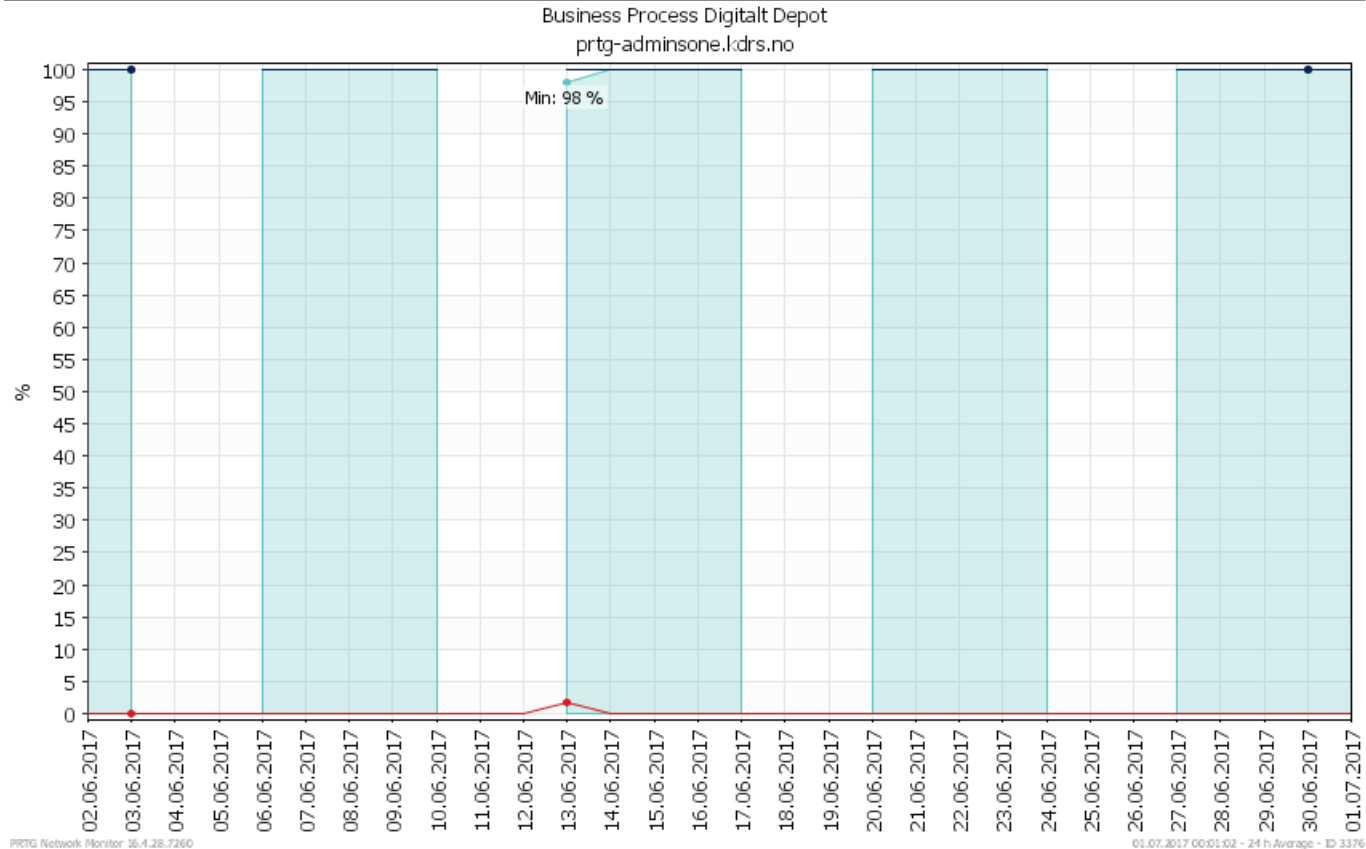

Oppetid KDRS Digitalt Depot: Business Process Digitalt Depot

Report Time Span:	01.06.2017 00:00:00 - 01.07.2017 00:00:00					
Report Hours:	Kontortid					
Sensor Type:	Business Process Sensor (60 s Interval)					
Probe, Group, Device:	Local probe > Local probe > prtq-adminsone.kdrs.no					
Uptime Stats:	Up:	99,921 %	[7d7h39m35s]	Down:	0,079 %	[8m18s]
Request Stats:	Good:	100 %	[10561]	Failed:	0 %	[0]
Average (Global State):	100 %					