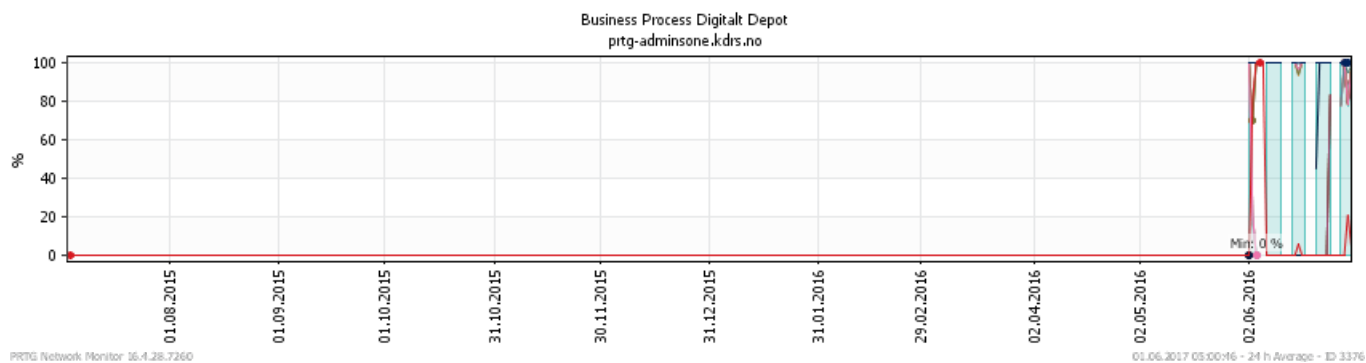

Channel	Average
Global State	100 %
SSL VPN	100 %
EPP IKAR	100 %
Fjerndepot nord	100 %
Fjerndepot sør	100 %
EPP IKAT	100 %
EPP IKAMR	100 %
EPP IKAVA	100 %
Fake DNS	100 %
EPP IKAK	100 %
EPP IKAF	100 %
EPP IKATO	100 %
EPP ARKNOR	100 %