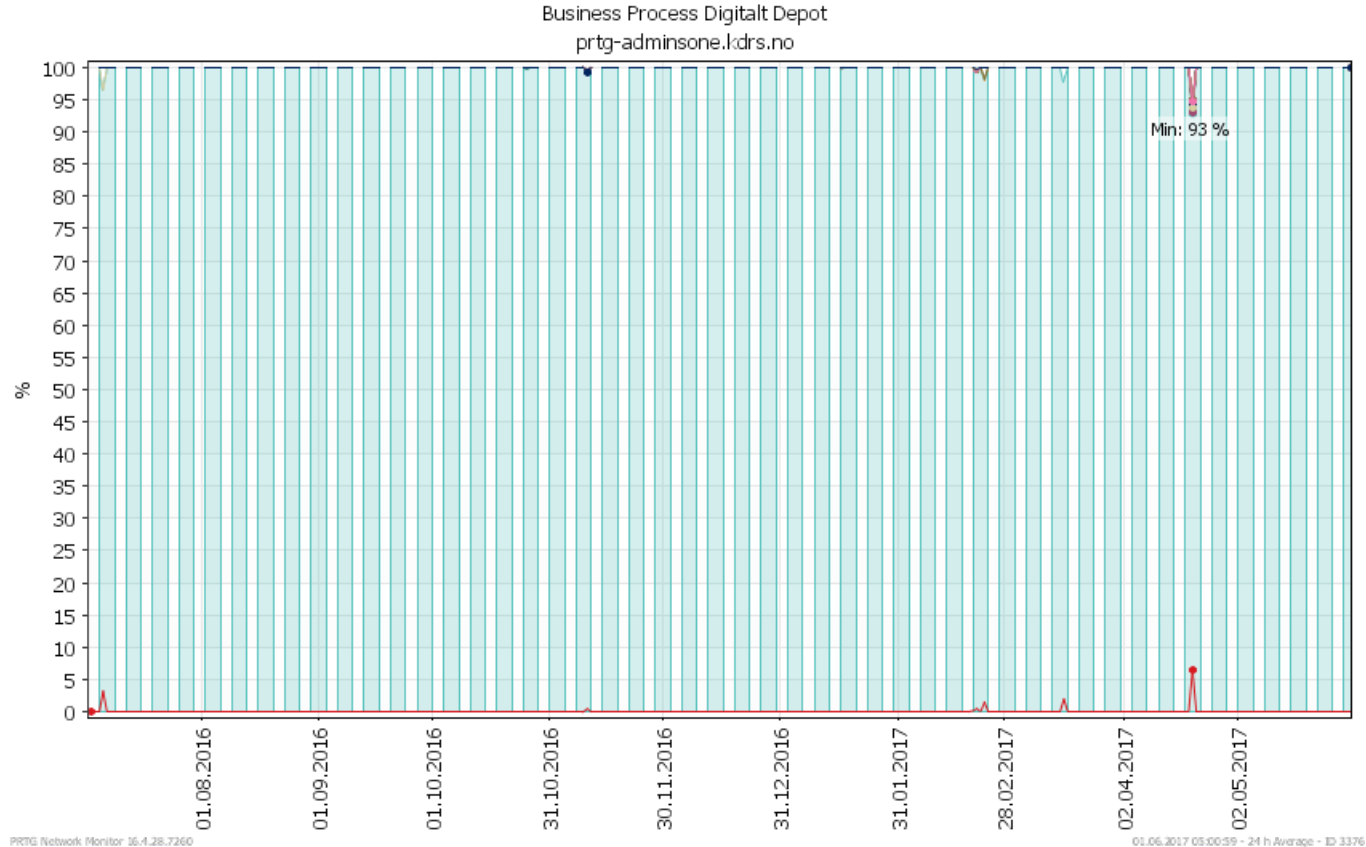

Oppetid KDRS Digitalt Depot: Business Process Digitalt Depot

Report Time Span:	01.07.2016 00:00:00 - 01.06.2017 00:00:00					
Report Hours:	Kontortid					
Sensor Type:	Business Process Sensor (60 s Interval)					
Probe, Group, Device:	Local probe > Local probe > prt-g-adminsone.kdrs.no					
Uptime Stats:	Up:	99,942 %	[79d10h46m37s]	Down:	0,058 %	[1h6m44s]
Request Stats:	Good:	100 %	[114587]	Failed:	0 %	[0]
Average (Global State):	100 %					