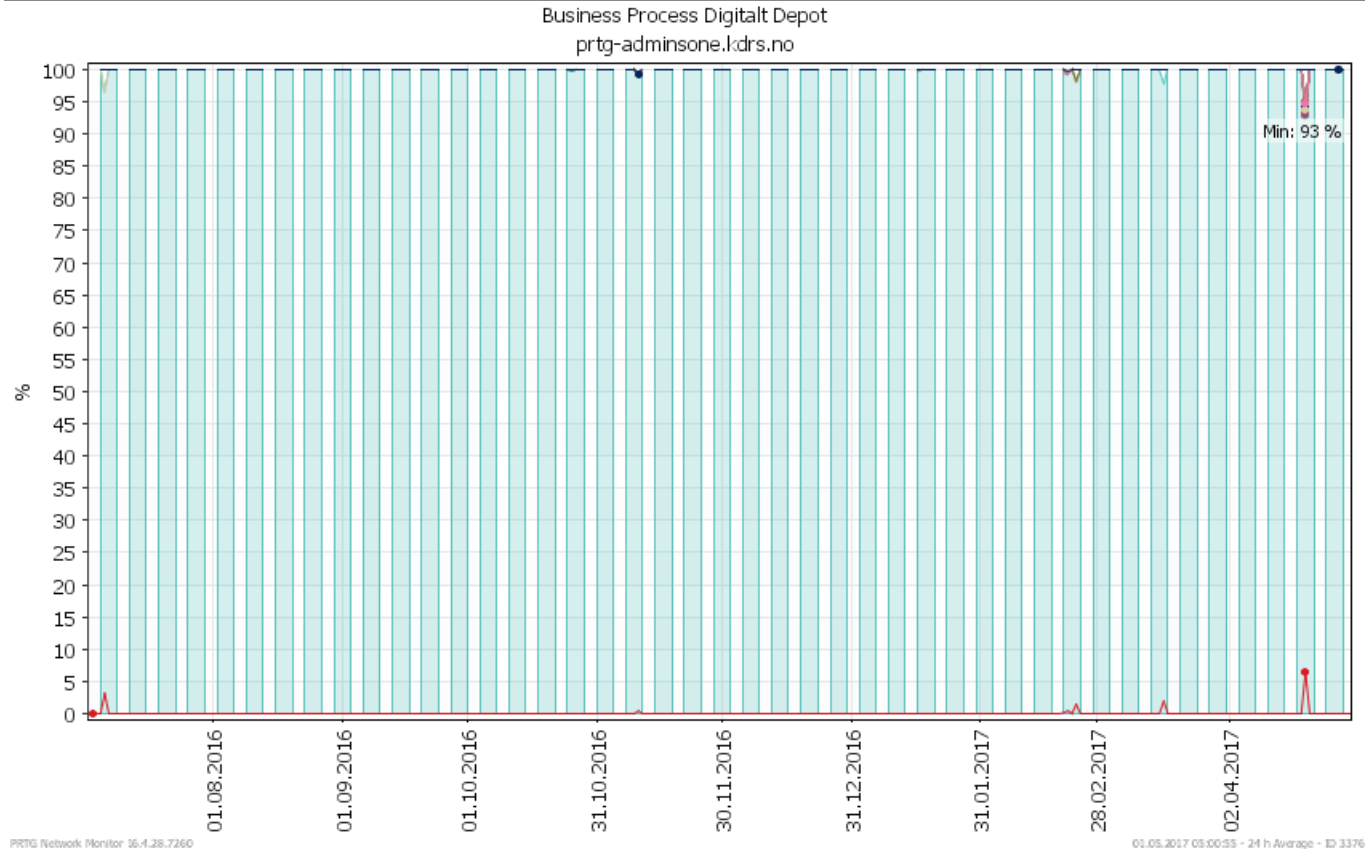

Oppetid KDRS Digitalt Depot: Business Process Digitalt Depot

Report Time Span:	01.07.2016 00:00:00 - 01.05.2017 00:00:00					
Report Hours:	Kontortid					
Sensor Type:	Business Process Sensor (60 s Interval)					
Probe, Group, Device:	Local probe > Local probe > prt-g-adminsone.kdrs.no					
Uptime Stats:	Up:	99,935 %	[71d19h0m11s]	Down:	0,065 %	[1h6m44s]
Request Stats:	Good:	100 %	[103547]	Failed:	0 %	[0]
Average (Global State):	100 %					