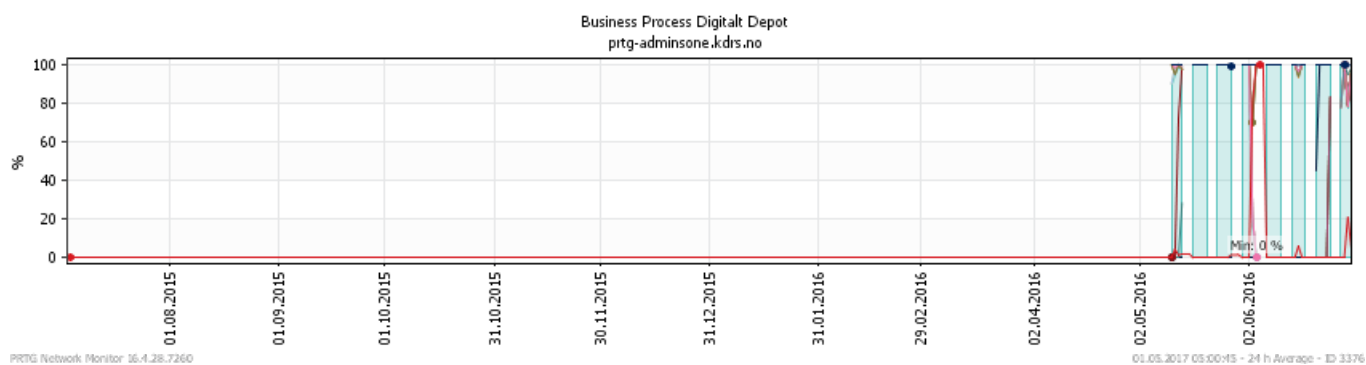

Channel	Average
Global State	100 %
SSL VPN	100 %
EPP IKAR	100 %
Fjerndepot nord	100 %
Fjerndepot sør	100 %
EPP IKAT	100 %
EPP IKAMR	100 %
EPP IKAVA	100 %
Fake DNS	100 %
EPP IKAK	100 %
EPP IKAF	100 %
EPP IKATO	100 %
EPP ARKNOR	100 %